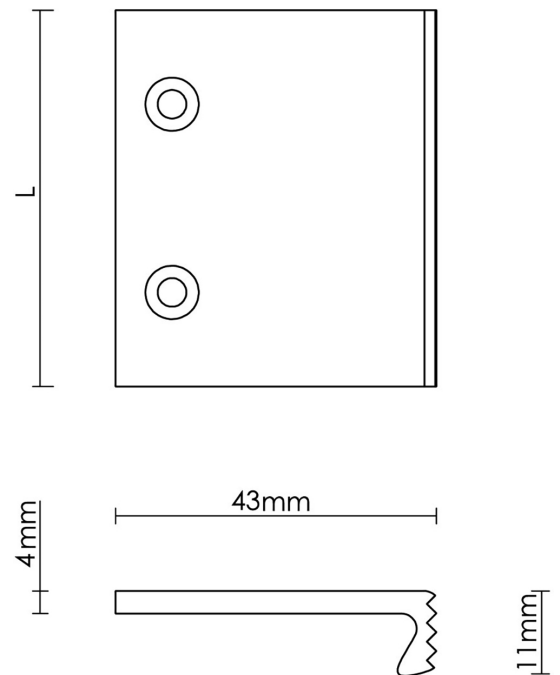

# CROFT

**Product Code:** 1403

**Product Name:** Pleated Top Fix Edge Pull

**Description:** Part of our range of contemporary cabinet Edge Pulls. Our Pleated Top Fix Edge Pull, with attractive detailed 'pleating' design to the lip aspect. Providing an elegant aesthetic and an additional grip. Available in a choice of 5 width options to suit, plus bespoke sizes available on request.

## Product Information

Available in 50mm, 75mm, 100mm, 150mm, or 200mm sizes as standard. Custom lengths available on request.

Supplied with fixing screws.

### Sizes

50mm

75mm

100mm

150mm

200mm

Available in all Croft finishes excluding RBMA, TB,