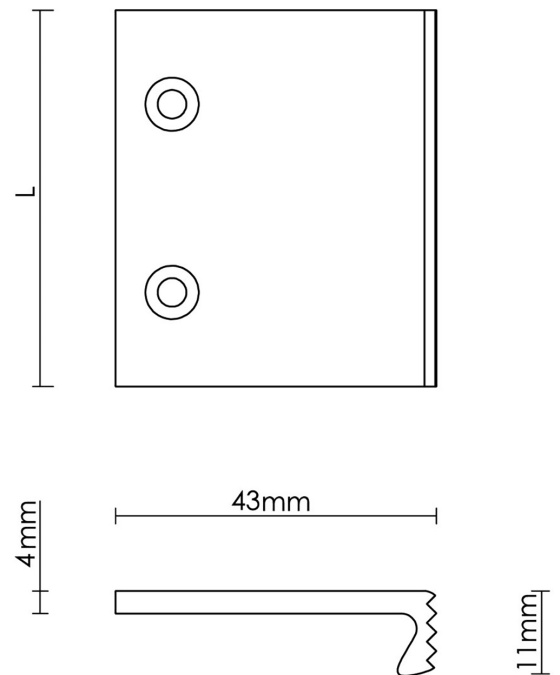

CROFT

Product Code: 1403

Product Name: Pleated Top Fix Edge Pull

Description: Part of our range of contemporary cabinet Edge Pulls. Our Pleated Top Fix Edge Pull, with attractive detailed 'pleating' design to the lip aspect. Providing an elegant aesthetic and an additional grip. Available in a choice of 5 width options to suit, plus bespoke sizes available on request.

Shown here in our Light Antique Brass finish.

Product Information

Available in 50mm, 75mm, 100mm, 150mm, or 200mm sizes as standard. Custom lengths available on request.

Supplied with fixing screws.

Sizes

50mm

75mm

100mm

150mm

200mm

Available in all Croft finishes excluding RBMA, TB,