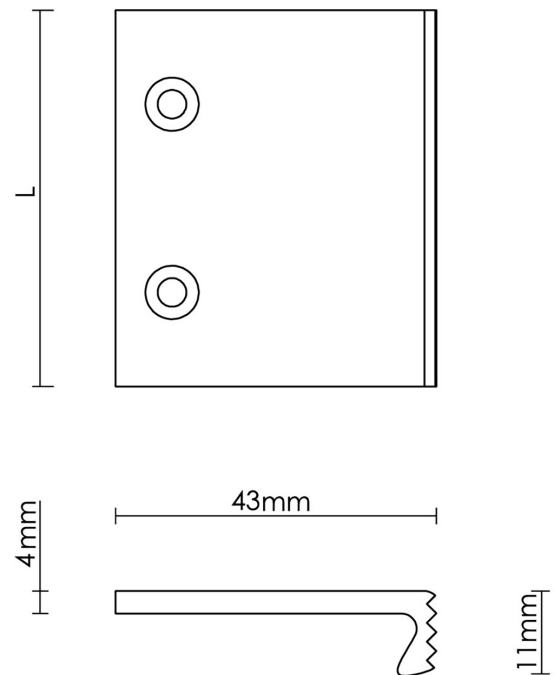

# CROFT

**Product Code:** 1403

**Product Name:** Pleated Top Fix Edge Pull

**Description:** Part of our range of contemporary cabinet Edge Pulls. Our Pleated Top Fix Edge Pull, with attractive detailed 'pleating' design to the lip aspect. Providing an elegant aesthetic and an additional grip. Available in a choice of 5 width options to suit, plus bespoke sizes available on request.

## Product Information

Available in 50mm, 75mm, 100mm, 150mm, or 200mm sizes as standard. Custom lengths available on request.

Supplied with fixing screws.

### Sizes

50mm

75mm

100mm

150mm

200mm

Available in all Croft finishes excluding DORB, IBMA, IBUL, MBK, ORB, RBMA, TB,