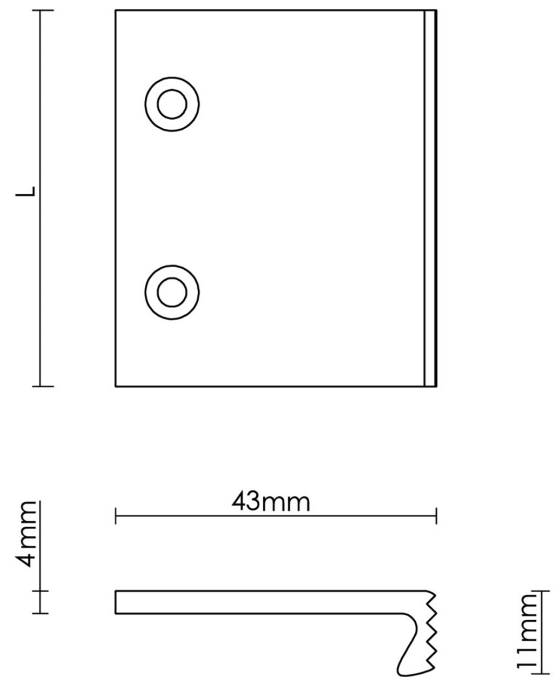

CROFT

Product Code: 1403

Product Name: Pleated Top Fix Edge Pull

Description: Part of our range of contemporary cabinet Edge Pulls. Our Pleated Top Fix Edge Pull, with attractive detailed 'pleating' design to the lip aspect. Providing an elegant aesthetic and an additional grip. Available in a choice of 5 width options to suit, plus bespoke sizes available on request.

Shown here in our Light Antique Brass finish.

Product Information

Available in 50mm, 75mm, 100mm, 150mm, or 200mm sizes as standard. Custom lengths available on request.

Supplied with fixing screws.

Sizes

50mm

75mm

100mm

150mm

200mm

Available in all Croft finishes excluding RBMA, TB,