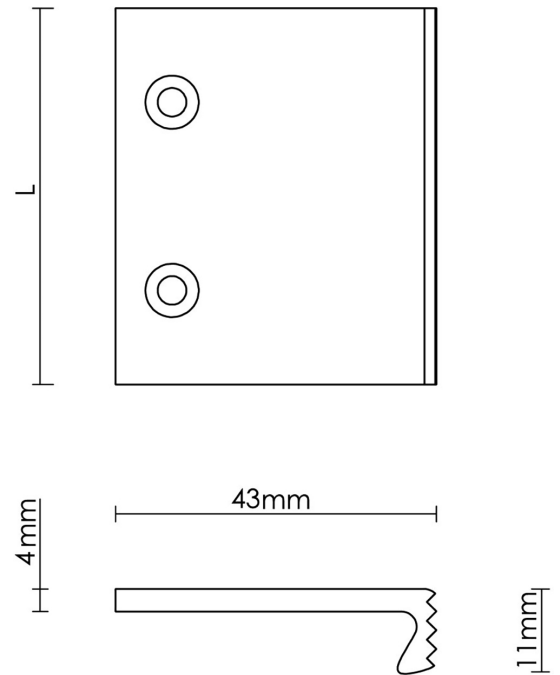

CROFT

Product Code: 1403

Product Name: Pleated Top Fix Edge Pull

Description: Part of our range of contemporary cabinet Edge Pulls. Our Pleated Top Fix Edge Pull, with attractive detailed 'pleating' design to the lip aspect. Providing an elegant aesthetic and an additional grip. Available in a choice of 5 width options to suit, plus bespoke sizes available on request.

Shown here in our Light Antique Brass finish.

Product Information

Available in 50mm, 75mm, 100mm, 150mm, or 200mm sizes as standard. Custom lengths available on request.

Supplied with fixing screws.

Sizes

50mm

75mm

100mm

150mm

200mm

Available in all Croft finishes excluding RBMA, TB,