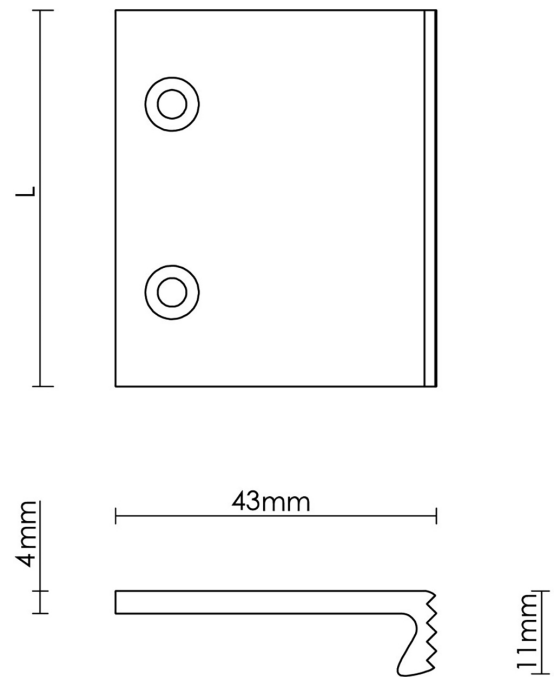

# CROFT

**Product Code:** 1403

**Product Name:** Pleated Top Fix Edge Pull

**Description:** Part of our range of contemporary cabinet Edge Pulls. Our Pleated Top Fix Edge Pull, with attractive detailed 'pleating' design to the lip aspect. Providing an elegant aesthetic and an additional grip. Available in a choice of 5 width options to suit, plus bespoke sizes available on request.

## Product Information

Available in 50mm, 75mm, 100mm, 150mm, or 200mm sizes as standard. Custom lengths available on request.

Supplied with fixing screws.

### Sizes

50mm

75mm

100mm

150mm

200mm

Available in all Croft finishes excluding RBMA, TB,