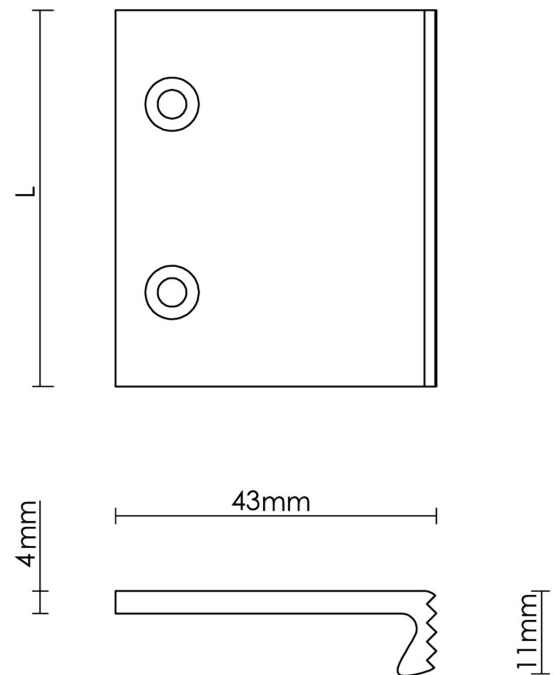

CROFT

Product Code: 1403

Product Name: Pleated Top Fix Edge Pull

Description: Part of our range of contemporary cabinet Edge Pulls. Our Pleated Top Fix Edge Pull, with attractive detailed 'pleating' design to the lip aspect. Providing an elegant aesthetic and an additional grip. Available in a choice of 5 width options to suit, plus bespoke sizes available on request.

Shown here in our Light Antique Brass finish.

Product Information

Available in 50mm, 75mm, 100mm, 150mm, or 200mm sizes as standard. Custom lengths available on request.

Supplied with fixing screws.

Sizes

50mm

75mm

100mm

150mm

200mm

Available in all Croft finishes excluding RBMA, TB,