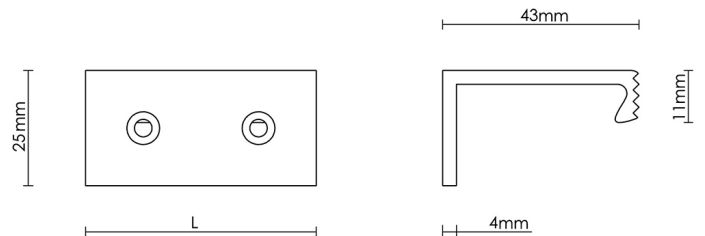

# CROFT

**Product Code:** 1402

**Product Name:** Pleated Edge Pull

**Description:** Part of our range of contemporary cabinet Edge Pulls. Our Pleated Edge Pull, with attractive detailed 'pleating' design to the lip aspect. Providing an elegant aesthetic and an additional grip. Available in a choice of 5 width options to suit, plus bespoke sizes available on request. The Pleated Edge Pull design is also available with our 'Top Fix' option 1403.

### Product Information

Available in 50mm, 75mm, 100mm, 150mm, or 200mm sizes as standard. Custom lengths available on request.

Supplied with fixing screws.

### Sizes

50mm

75mm

100mm

150mm

200mm

Available in all Croft finishes excluding RBMA, TB,