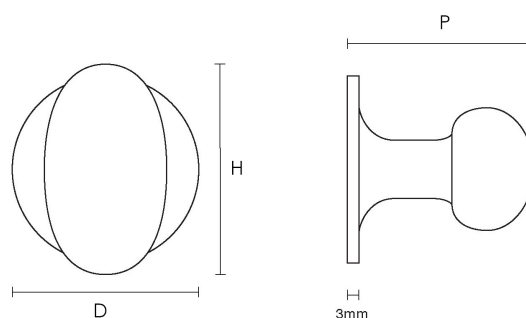

# CROFT

**Product Code:** 6410

**Product Name:** Oval Cabinet Knob

**Description:** Available in two sizes, our elegant Oval Cabinet Knob is a wonderfully welcome addition to home furniture.

Shown here in our Pearl Nickel finish.

## Product Information

Available in 32mm or 38mm.

Supplied with a M5 x 65mm break off screw.

Sizes	H	D	P
32mm	32	30	32
38mm	38	35	33

Available in all Croft finishes excluding RBMA, TB,