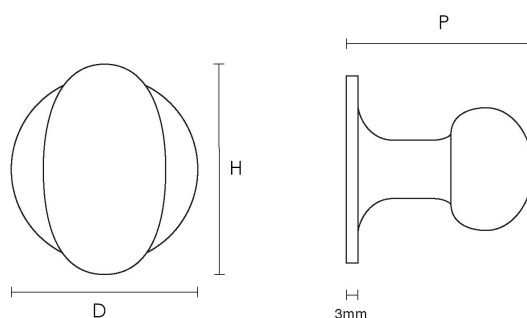

# CROFT

**Product Code:** 6410

**Product Name:** Oval Cabinet Knob

**Description:** Available in two sizes, our elegant Oval Cabinet Knob is a wonderfully welcome addition to home furniture.

Shown here in our Pearl Nickel finish.

## Product Information

Available in 32mm or 38mm.

Supplied with a M5 x 65mm break off screw.

Sizes	H	D	P
32mm	32	30	32
38mm	38	35	33

Available in all Croft finishes excluding RBMA, TB,