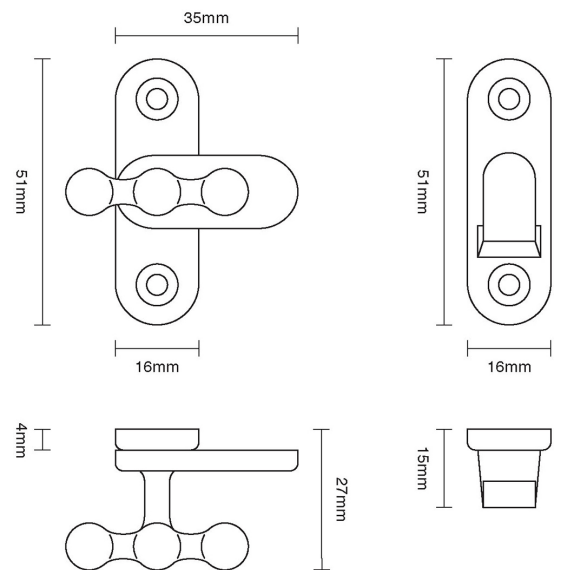

CROFT

Product Code: 6392

Product Name: Cabinet Catch

Description: Our classic Cabinet Catch is perfect for cabinets, kitchen units, wardrobes and other similar furniture.

Shown here in our Satin Brass finish.

Product Information

Supplied with 4 x fixing screws.

Available in all Croft finishes excluding DORB, IBMA, IBUL, MBK, ORB, RBMA, TB,