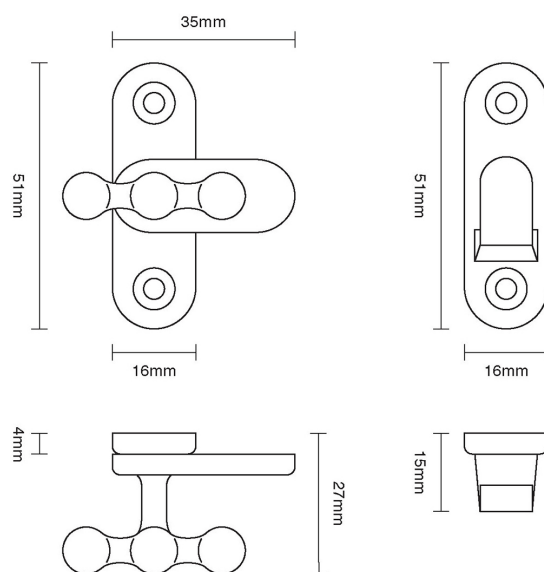

CROFT

Product Code: 6392

Product Name: Cabinet Catch

Description: Our classic Cabinet Catch is perfect for cabinets, kitchen units, wardrobes and other similar furniture.

Shown here in our Satin Brass finish.

Product Information

Supplied with 4 x fixing screws.

Available in all Croft finishes excluding RBMA, TB,