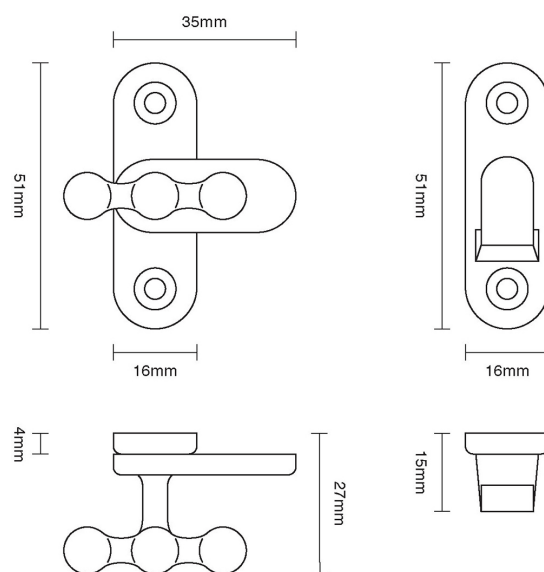

CROFT

Product Code: 6392

Product Name: Cabinet Catch

Description: Our classic Cabinet Catch is perfect for cabinets, kitchen units, wardrobes and other similar furniture.

Shown here in our Satin Brass finish.

Product Information

Supplied with 4 x fixing screws.

Available in all Croft finishes excluding RBMA, TB,