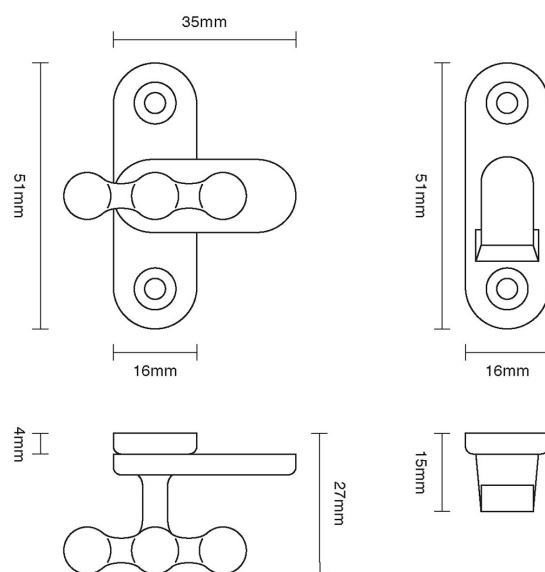

# CROFT

**Product Code:** 6392

**Product Name:** Cabinet Catch

**Description:** Our classic Cabinet Catch is perfect for cabinets, kitchen units, wardrobes and other similar furniture.

Shown here in our Satin Brass finish.

## Product Information

Supplied with 4 x fixing screws.

Available in all Croft finishes excluding RBMA, TB,