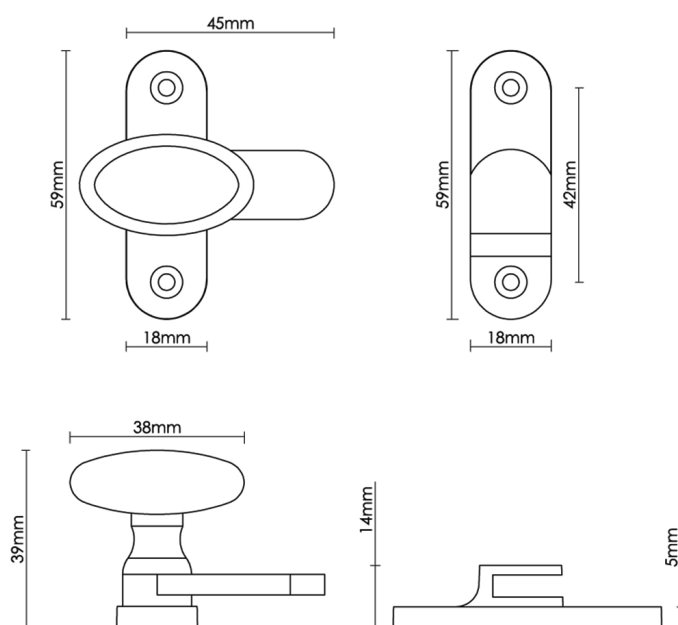

# CROFT

**Product Code:** 5211

**Product Name:** Oval Knob Cabinet Catch 38mm

**Description:** Our sleek and stylish Oval Knob Cabinet Catch.

Shown here in our Light Antique Brass finish.

## Product Information

Also available as our 5210 25mm version.

Supplied with 4 x fixing screws.

Available in all Croft finishes excluding DORB, IBMA, IBUL, MBK, ORB, RBMA, TB,