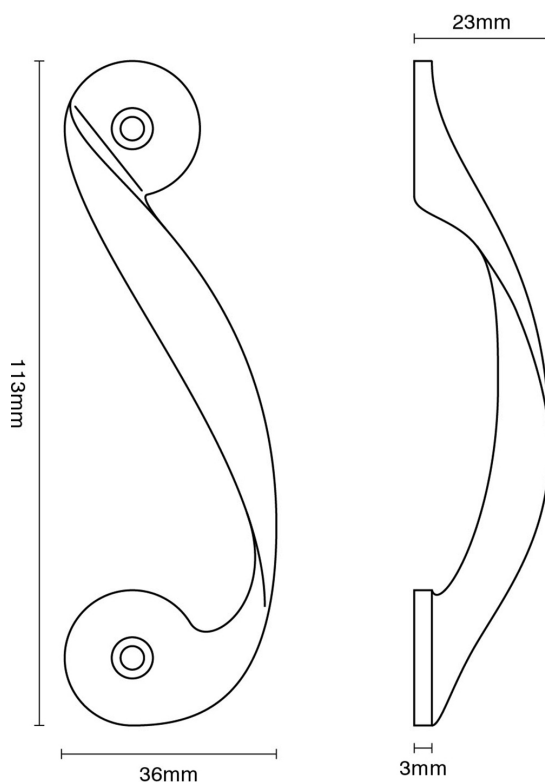

CROFT

Product Code: 5207

Product Name: Twisting Cabinet Handle

Description: Classically designed, our impressive Twisting Cabinet Handle is a superb addition to any cabinet or drawer.

Shown here in our Satin Brass finish.

Product Information

Supplied with 2 x fixing screws

Available in all Croft finishes excluding DORB, IBMA, IBUL, MBK, ORB, RBMA, TB,