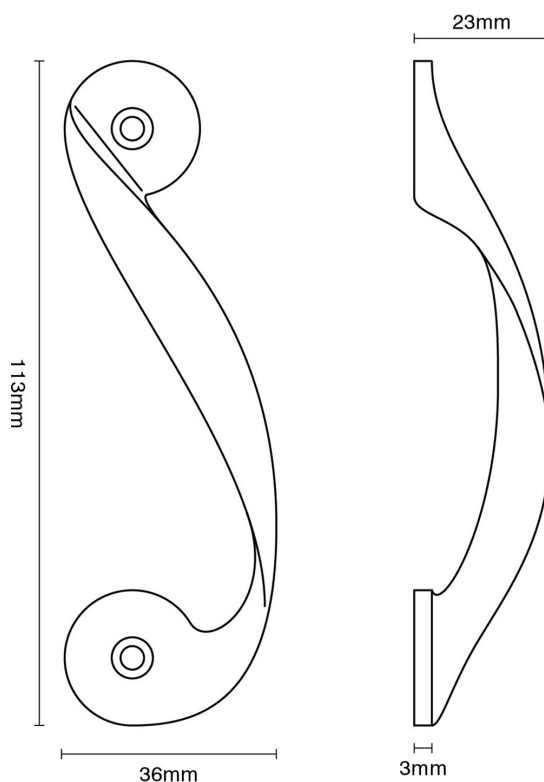

# CROFT

**Product Code:** 5207

**Product Name:** Twisting Cabinet Handle

**Description:** Classically designed, our impressive Twisting Cabinet Handle is a superb addition to any cabinet or drawer.

Shown here in our Satin Brass finish.

## Product Information

Supplied with 2 x fixing screws

Available in all Croft finishes excluding RBMA, TB,