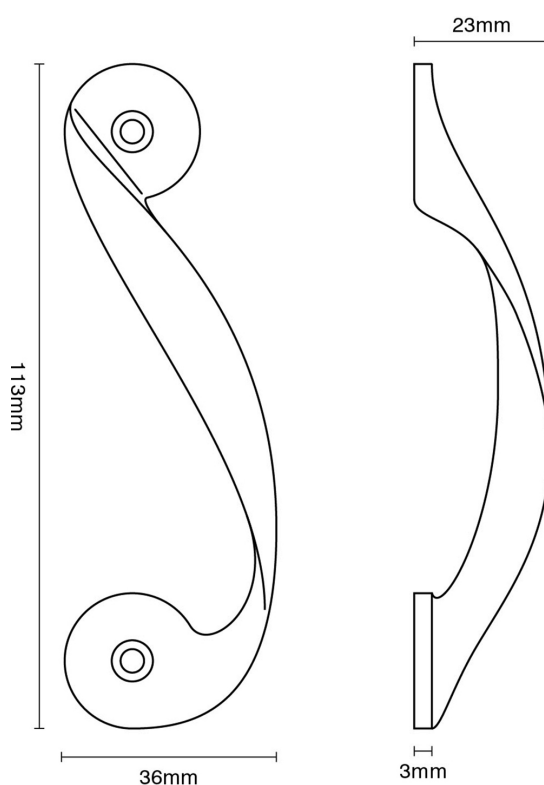

CROFT

Product Code: 5207

Product Name: Twisting Cabinet Handle

Description: Classically designed, our impressive Twisting Cabinet Handle is a superb addition to any cabinet or drawer.

Shown here in our Satin Brass finish.

Product Information

Supplied with 2 x fixing screws

Available in all Croft finishes excluding RBMA, TB,