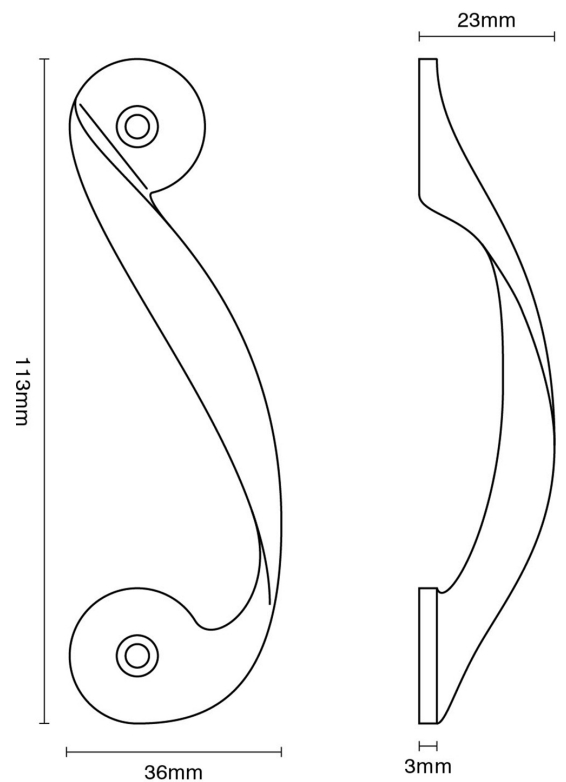

CROFT

Product Code: 5207

Product Name: Twisting Cabinet Handle

Description: Classically designed, our impressive Twisting Cabinet Handle is a superb addition to any cabinet or drawer.

Shown here in our Satin Brass finish.

Product Information

Supplied with 2 x fixing screws

Available in all Croft finishes excluding RBMA, TB,