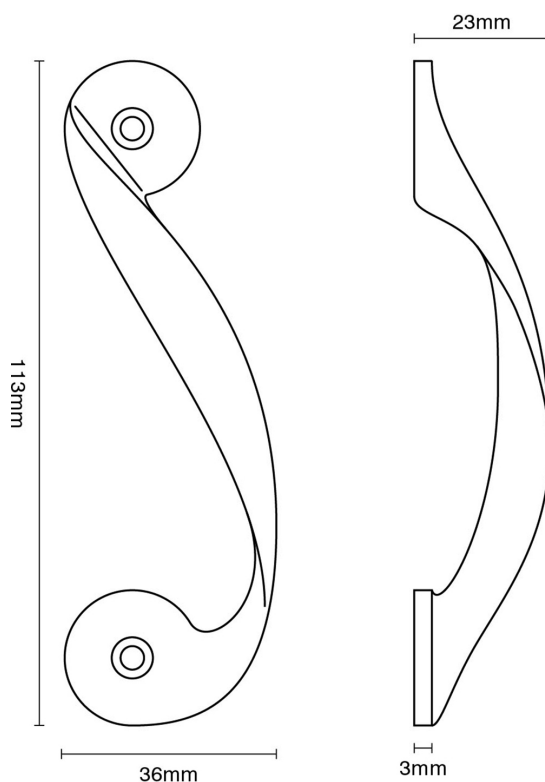

CROFT

Product Code: 5207

Product Name: Twisting Cabinet Handle

Description: Classically designed, our impressive Twisting Cabinet Handle is a superb addition to any cabinet or drawer.

Shown here in our Satin Brass finish.

Product Information

Supplied with 2 x fixing screws

Available in all Croft finishes excluding RBMA, TB,