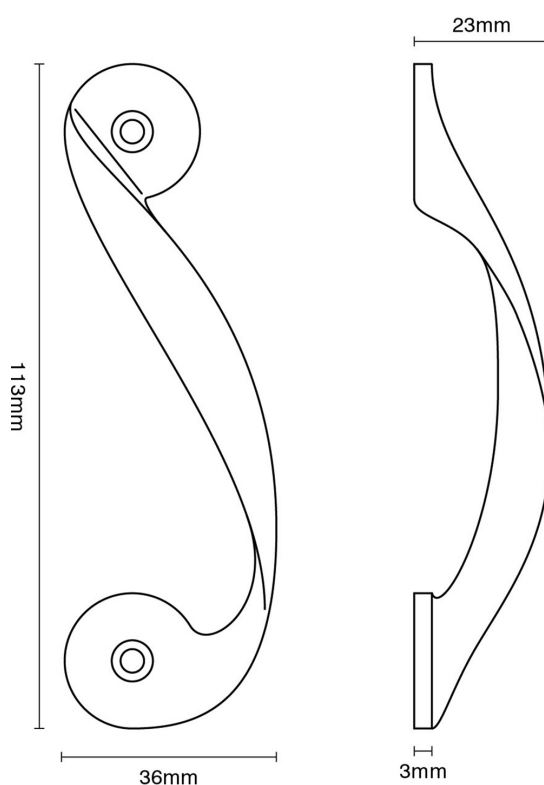

# CROFT

**Product Code:** 5207

**Product Name:** Twisting Cabinet Handle

**Description:** Classically designed, our impressive Twisting Cabinet Handle is a superb addition to any cabinet or drawer.

Shown here in our Satin Brass finish.

## Product Information

Supplied with 2 x fixing screws

Available in all Croft finishes excluding RBMA, TB,