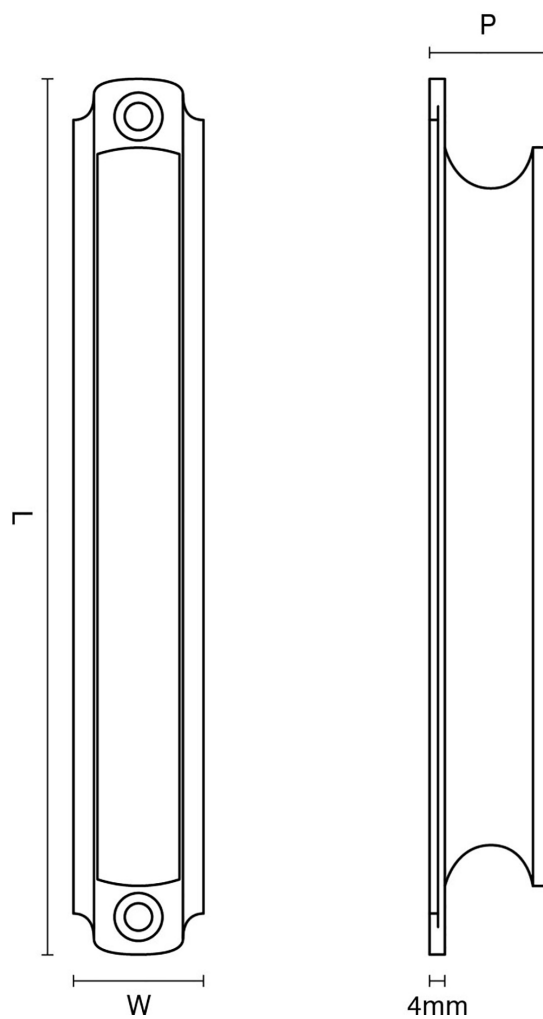

CROFT

Product Code: 5206

Product Name: Concave Cabinet Handle

Description: Our impressive Concave Cabinet Handle really can make all the difference to cabinets, wardrobes, drawers and kitchen units in the home.

Shown here in our Light Antique Brass finish.

Product Information

Available in either 3" or 5".

Supplied with 2 x fixing screws.

Sizes	L	W
3"	76	20
5"	130	20

Available in all Croft finishes excluding RBMA, TB,