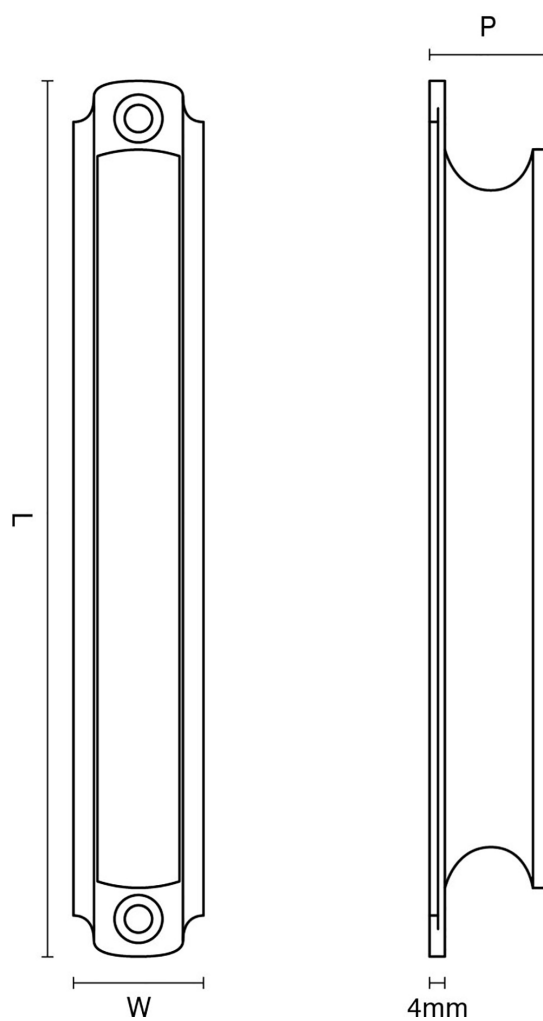

CROFT

Product Code: 5206

Product Name: Concave Cabinet Handle

Description: Our impressive Concave Cabinet Handle really can make all the difference to cabinets, wardrobes, drawers and kitchen units in the home.

Shown here in our Light Antique Brass finish.

Product Information

Available in either 3" or 5".

Supplied with 2 x fixing screws.

Sizes	L	W	P
3"	76	20	16.5
5"	130	20	16.5

Available in all Croft finishes excluding DORB, IBMA, IBUL, MBK, ORB, RBMA, TB,