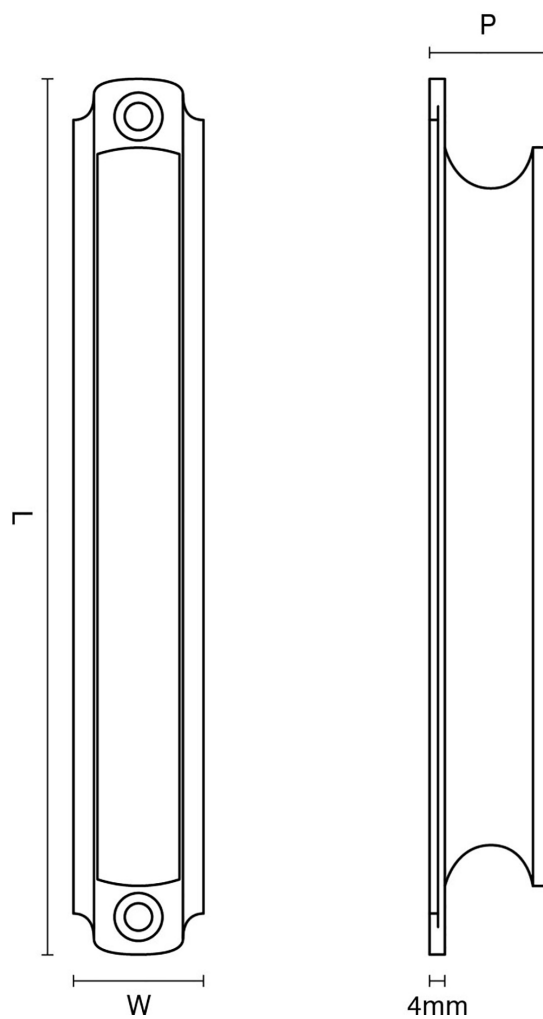

CROFT

Product Code: 5206

Product Name: Concave Cabinet Handle

Description: Our impressive Concave Cabinet Handle really can make all the difference to cabinets, wardrobes, drawers and kitchen units in the home.

Shown here in our Light Antique Brass finish.

Product Information

Available in either 3" or 5".

Supplied with 2 x fixing screws.

| Sizes | L | W |
|-------|-----|----|
| 3" | 76 | 20 |
| 5" | 130 | 20 |

Available in all Croft finishes excluding RBMA, TB,