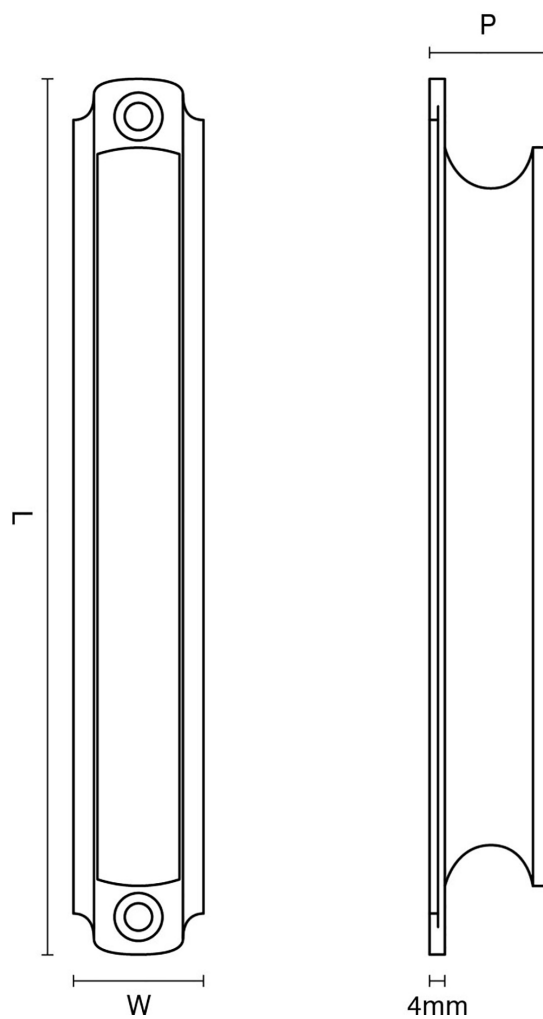

Sizes	L	W
3"	76	20
5"	130	20

Available in all Croft finishes excluding RBMA, TB,