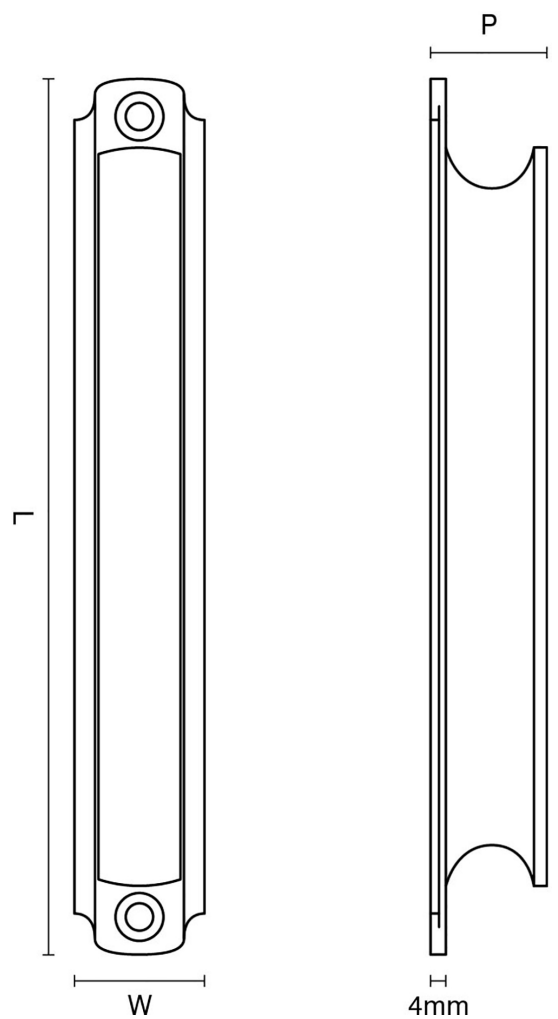

CROFT

Product Code: 5206

Product Name: Concave Cabinet Handle

Description: Our impressive Concave Cabinet Handle really can make all the difference to cabinets, wardrobes, drawers and kitchen units in the home.

Shown here in our Light Antique Brass finish.

Product Information

Available in either 3" or 5".

Supplied with 2 x fixing screws.

Sizes	L	W	P
3"	76	20	16.5
5"	130	20	16.5

Available in all Croft finishes excluding RBMA, TB,