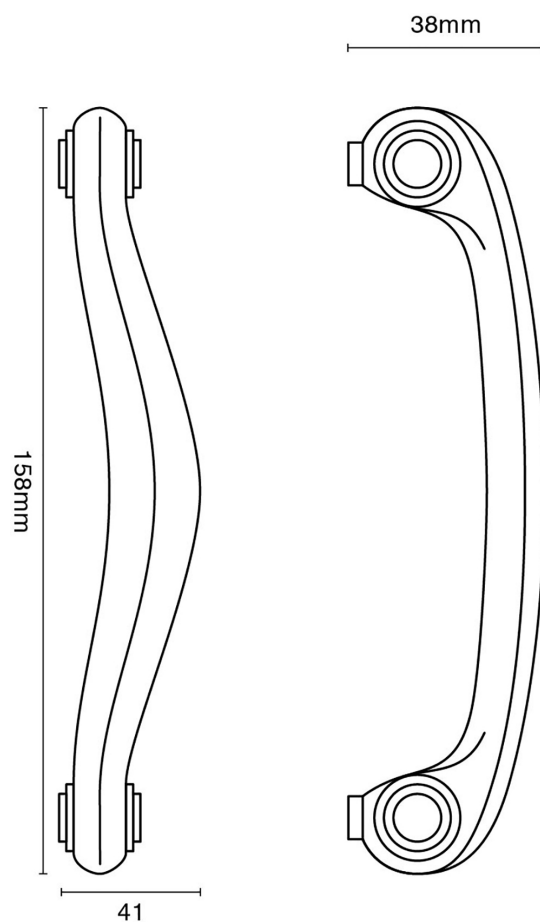

CROFT

Product Code: 5205

Product Name: Grace Cabinet Handle

Description: Our delicate Grace Cabinet Handle really can make all the difference to cabinets, wardrobes, drawers and kitchen units in the home.

Shown here in our Smoked Brass finish.

Product Information

Also available with roses, order code 5204.

Supplied with 2 x M5 x 65mm break off screw.

Available in all Croft finishes excluding RBMA, TB,