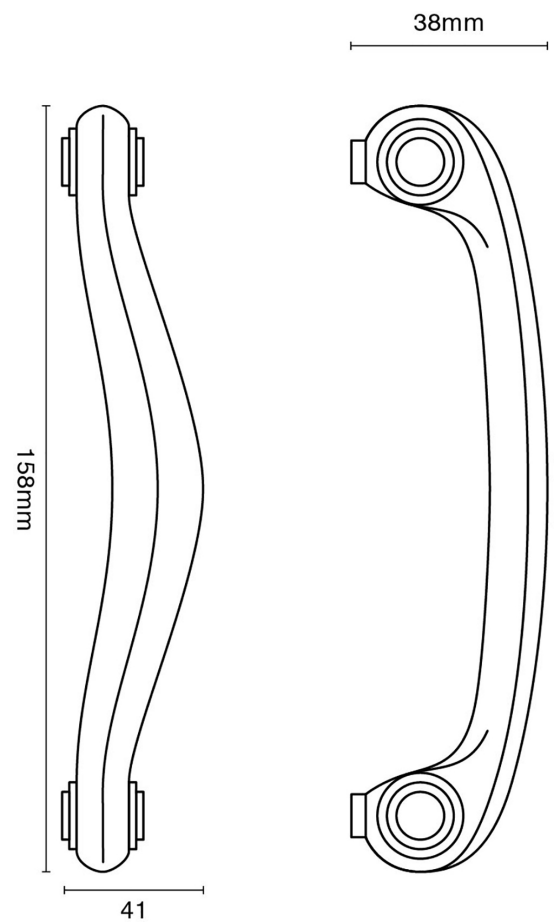

CROFT

Product Code: 5205

Product Name: Grace Cabinet Handle

Description: Our delicate Grace Cabinet Handle really can make all the difference to cabinets, wardrobes, drawers and kitchen units in the home.

Shown here in our Smoked Brass finish.

Product Information

Also available with roses, order code 5204.

Supplied with 2 x M5 x 65mm break off screw.

Available in all Croft finishes excluding RBMA, TB,