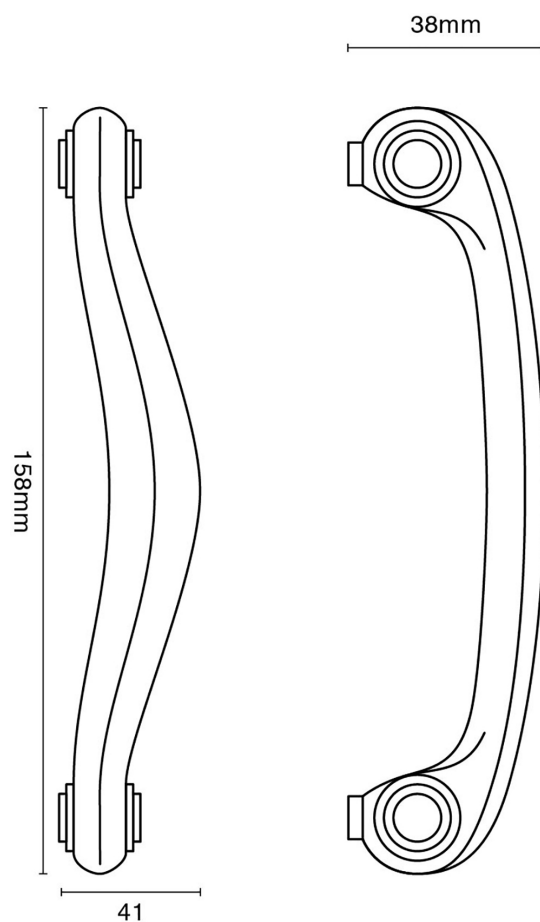

CROFT

Product Code: 5205

Product Name: Rotary Cabinet Handle

Description: Our delicate Grace Cabinet Handle really can make all the difference to cabinets, wardrobes, drawers and kitchen units in the home.

Shown here in our Smoked Brass finish.

Product Information

Also available with roses, order code 5204.

Supplied with 2 x M5 x 65mm break off screw.

Available in all Croft finishes excluding DORB, IBMA, IBUL, MBK, ORB, RBMA, TB,