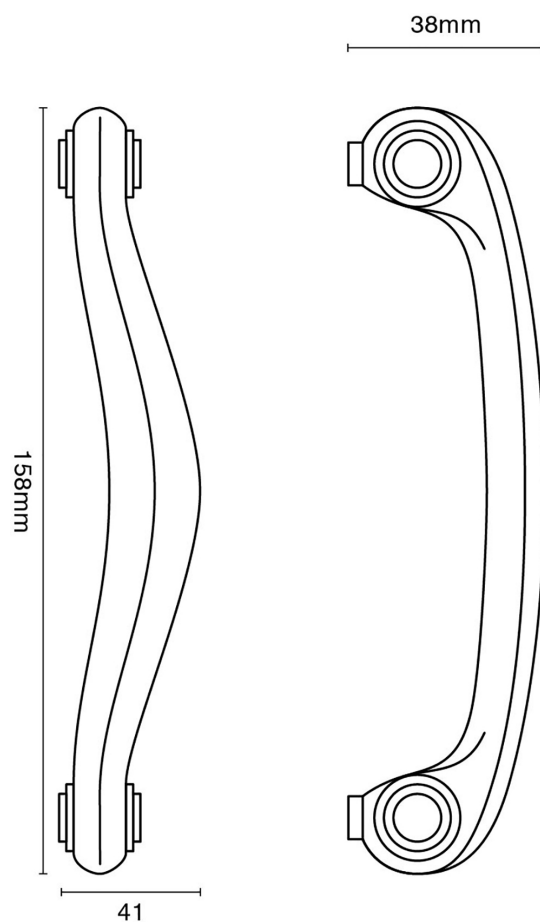

CROFT

Product Code: 5205

Product Name: Rotary Cabinet Handle

Description: Our delicate Grace Cabinet Handle really can make all the difference to cabinets, wardrobes, drawers and kitchen units in the home.

Shown here in our Smoked Brass finish.

Product Information

Also available with roses, order code 5204.

Supplied with 2 x M5 x 65mm break off screw.

Available in all Croft finishes excluding RBMA, TB,