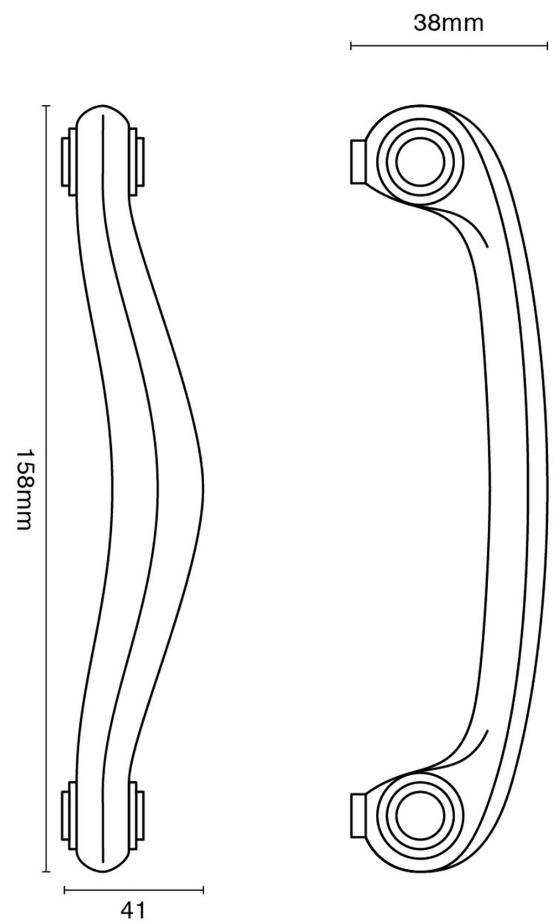

CROFT

Product Code: 5205

Product Name: Rotary Cabinet Handle

Description: Our delicate Grace Cabinet Handle really can make all the difference to cabinets, wardrobes, drawers and kitchen units in the home.

Shown here in our Smoked Brass finish.

Product Information

Also available with roses, order code 5204.

Supplied with 2 x M5 x 65mm break off screw.

Available in all Croft finishes excluding RBMA, TB,