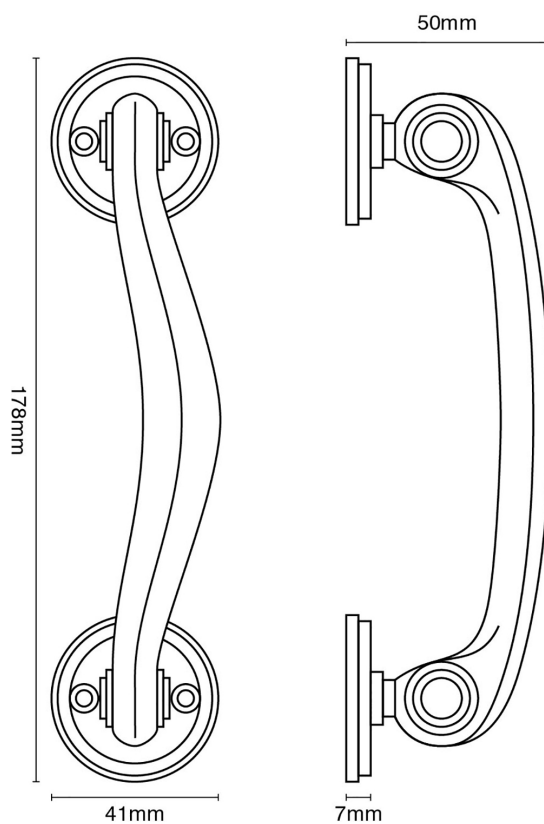

# CROFT

**Product Code:** 5204

**Product Name:** Grace Cabinet Handle with Roses

**Description:** Our delicate Grace Cabinet Handle really can make all the difference to cabinets, wardrobes, drawers and kitchen units in the home.

## Product Information

Also available without roses, order code 5205.

Supplied with 4 fixing screws.

Available in all Croft finishes excluding RBMA, TB,