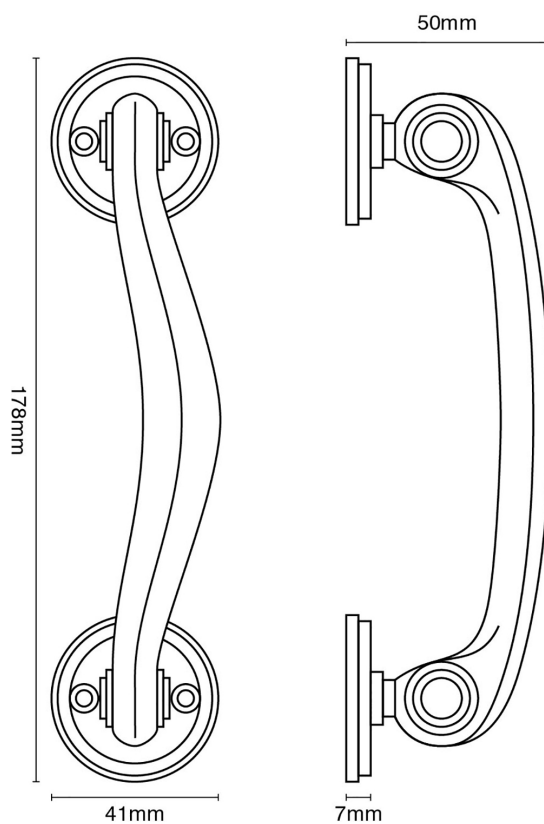

Available in all Croft finishes excluding RBMA, TB,