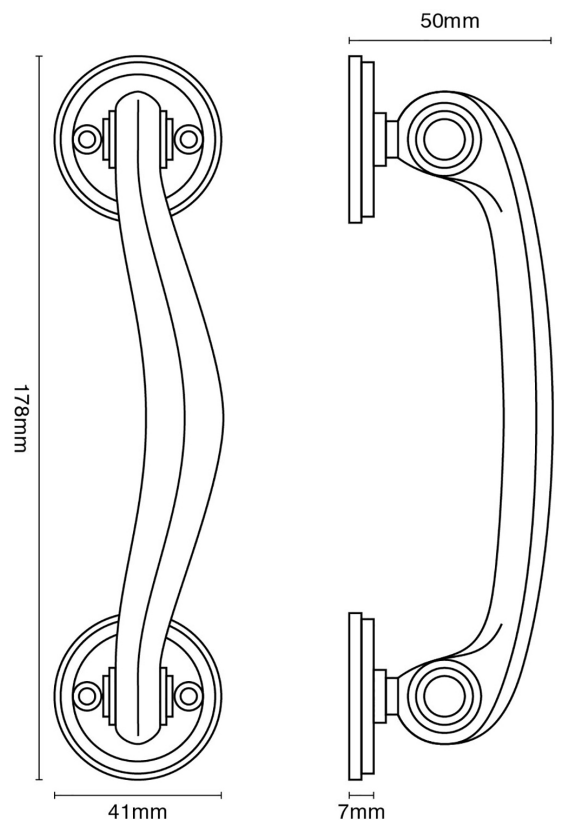

# CROFT

**Product Code:** 5204

**Product Name:** Rotary Cabinet Handle with Roses

**Description:** Our delicate Grace Cabinet Handle really can make all the difference to cabinets, wardrobes, drawers and kitchen units in the home.

## Product Information

Also available without roses, order code 5205.

Supplied with 4 fixing screws.

Available in all Croft finishes excluding DORB, IBMA, IBUL, MBK, ORB, RBMA, TB,