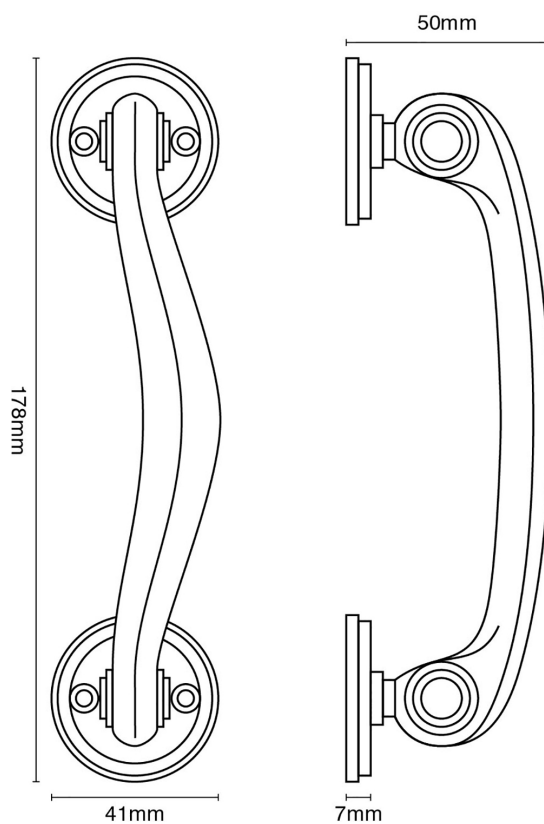

# CROFT

**Product Code:** 5204

**Product Name:** Rotary Cabinet Handle with Roses

**Description:** Our delicate Grace Cabinet Handle really can make all the difference to cabinets, wardrobes, drawers and kitchen units in the home.

## Product Information

Also available without roses, order code 5205.

Supplied with 4 fixing screws.

Available in all Croft finishes excluding RBMA, TB,