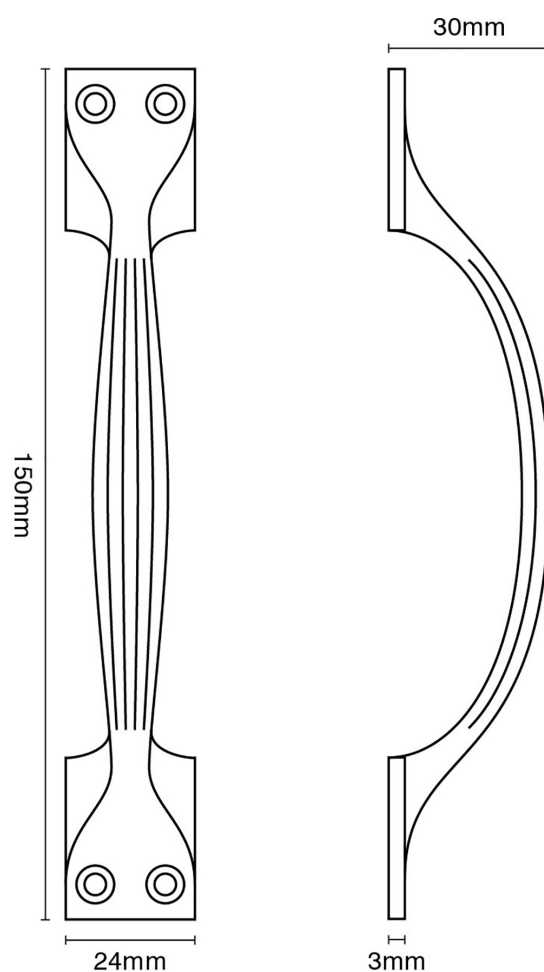

# CROFT

**Product Code:** 5203

**Product Name:** Reeded Cabinet Handle

**Description:** This solid brass Reeded Cabinet Handle is a wonderful addition to cabinets, drawers and kitchen units.

Shown here in our Light Antique Brass finish.

## Product Information

Supplied with 4 fixing screws.

Available in all Croft finishes excluding DORB, IBMA, IBUL, MBK, ORB, RBMA, TB,