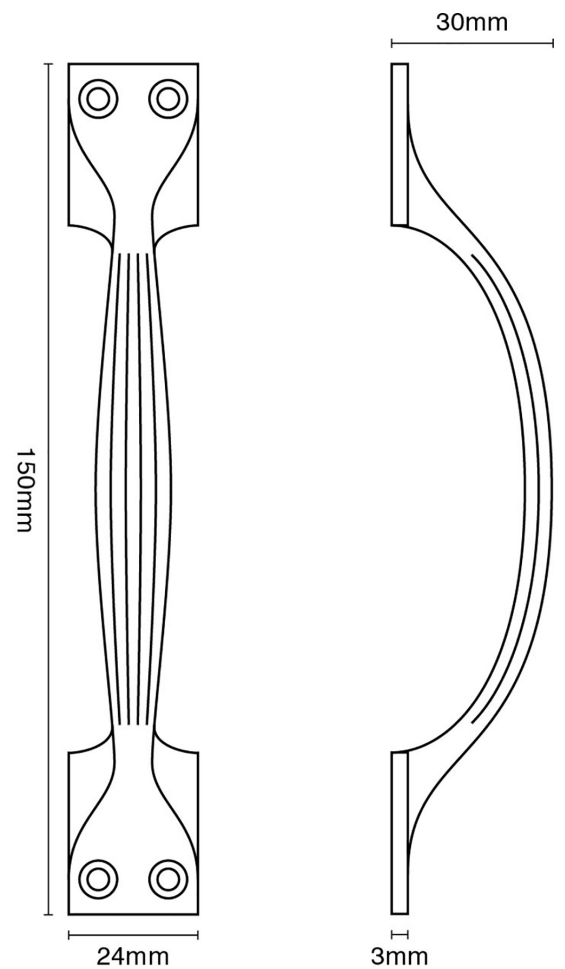

CROFT

Product Code: 5203

Product Name: Reeded Cabinet Handle

Description: This solid brass Reeded Cabinet Handle is a wonderful addition to cabinets, drawers and kitchen units.

Shown here in our Light Antique Brass finish.

### Product Information

Supplied with 4 fixing screws.

Available in all Croft finishes excluding RBMA, TB,