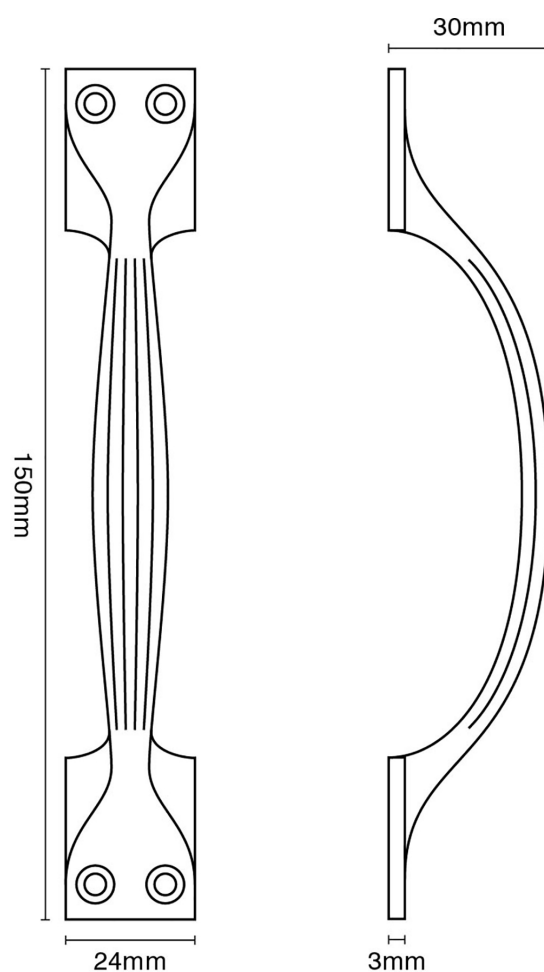

CROFT

Product Code: 5203

Product Name: Reeded Cabinet Handle

Description: This solid brass Reeded Cabinet Handle is a wonderful addition to cabinets, drawers and kitchen units.

Shown here in our Light Antique Brass finish.

### Product Information

Supplied with 4 fixing screws.

Available in all Croft finishes excluding RBMA, TB,