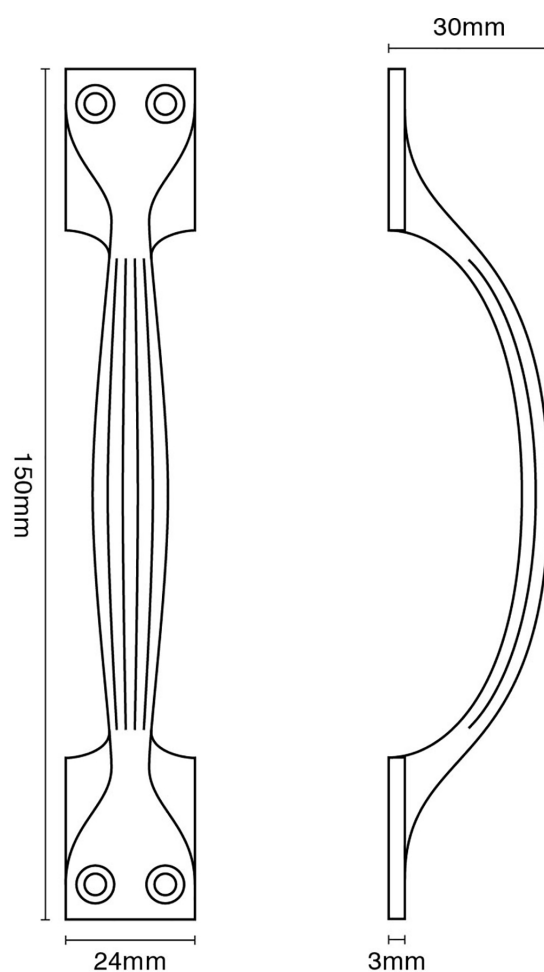

CROFT

Product Code: 5203

Product Name: Reeded Cabinet Handle

Description: This solid brass Reeded Cabinet Handle is a wonderful addition to cabinets, drawers and kitchen units.

Shown here in our Light Antique Brass finish.

Product Information

Supplied with 4 fixing screws.

Available in all Croft finishes excluding RBMA, TB,