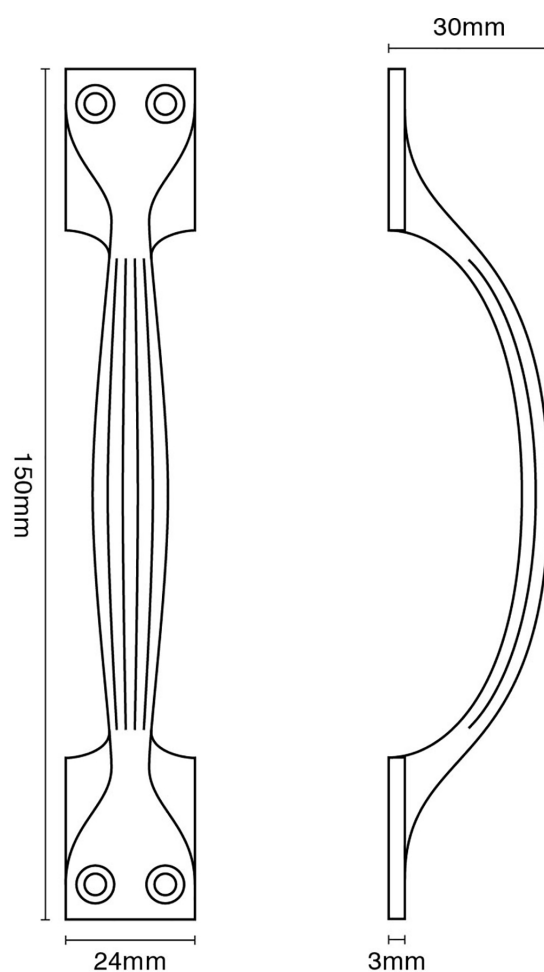

# CROFT

**Product Code:** 5203

**Product Name:** Ribbed Cabinet Handle

**Description:** This solid brass Ribbed Cabinet Handle is a wonderful addition to cabinets, drawers and kitchen units.

Shown here in our Light Antique Brass finish.

## Product Information

Supplied with 4 fixing screws.

Available in all Croft finishes excluding PG, PGUL, RBMA, TB,