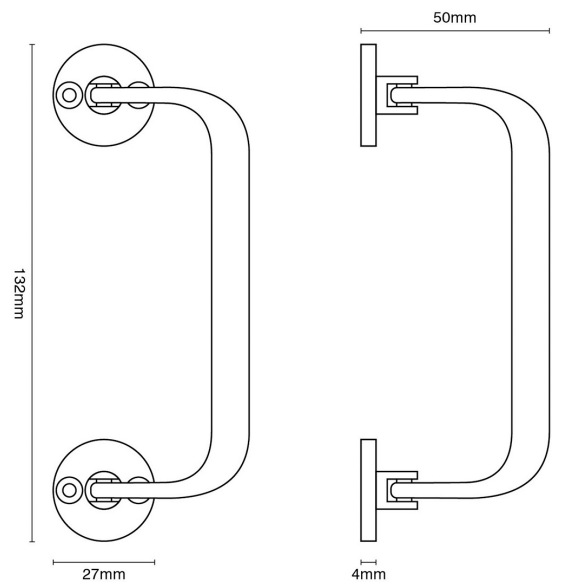

CROFT

Product Code: 5202

Product Name: Lifting Handle

Description:

Shown here in our Satin Brass finish.

Product Information

Supplied with 4 fixing screws.

Available in all Croft finishes excluding RBMA, TB,