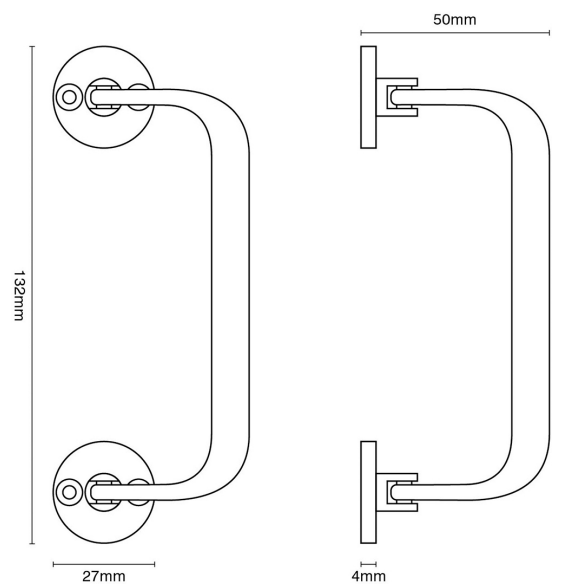

CROFT

Product Code: 5202

Product Name: Lifting Handle

Description:

Shown here in our Satin Brass finish.

Product Information

Supplied with 4 fixing screws.

Available in all Croft finishes excluding RBMA, TB,