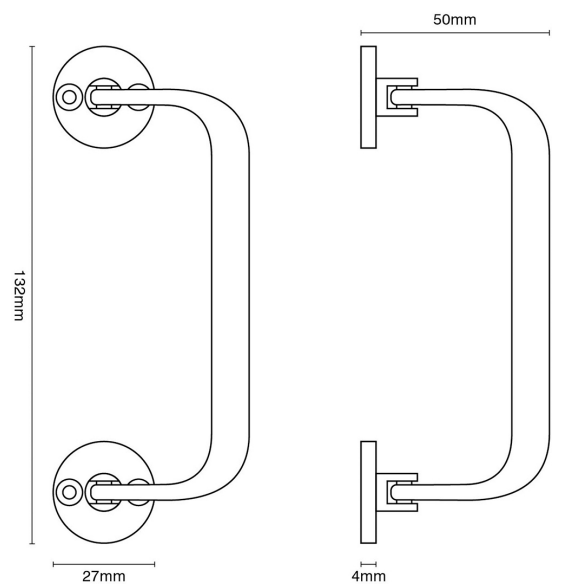

CROFT

Product Code: 5202

Product Name: Lifting Handle

Description:

Shown here in our Satin Brass finish.

Product Information

Supplied with 4 fixing screws.

Available in all Croft finishes excluding RBMA, TB,