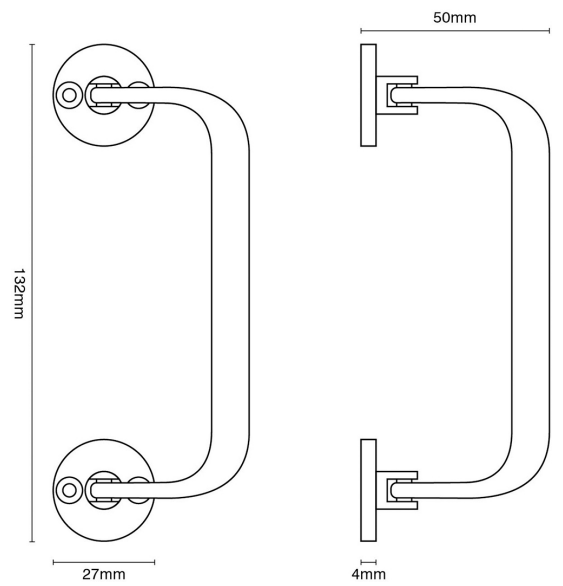

CROFT

Product Code: 5202

Product Name: Lifting Handle

Description:

Shown here in our Satin Brass finish.

Product Information

Supplied with 4 fixing screws.

Available in all Croft finishes excluding DORB, IBMA, IBUL, MBK, ORB, RBMA, TB,