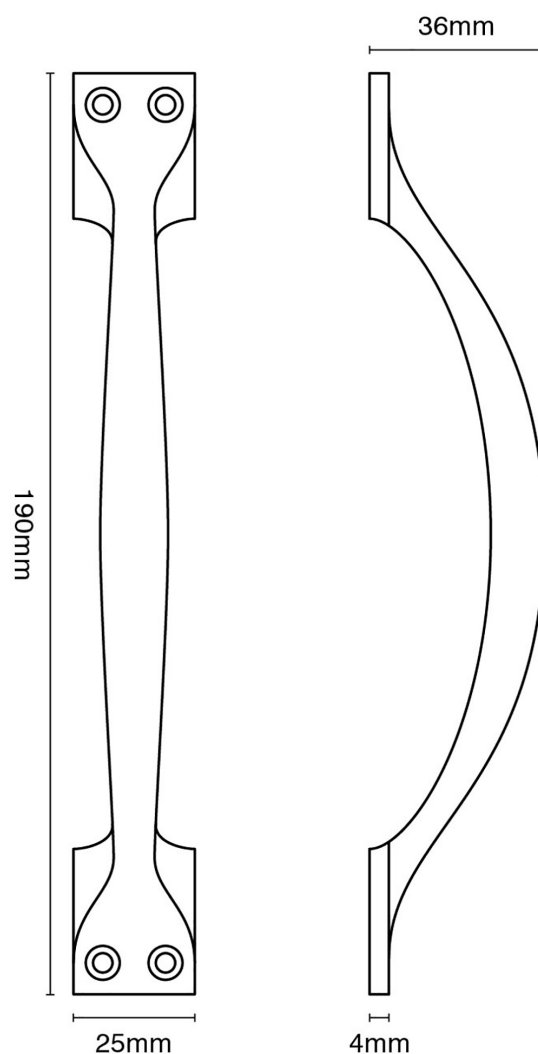

# CROFT

Product Code: 5201

Product Name: Plain 7 1/2" Handle

Description: Our elegant 7 1/2" solid brass Plain Handle, with its classic design, is a perfect addition the home.

Shown here in our Light Antique Brass finish.

## Product Information

Overall length = 7 1/2"

Supplied with 4 fixing screws.

Available in all Croft finishes excluding DORB, IBMA, IBUL, MBK, ORB, RBMA, TB,