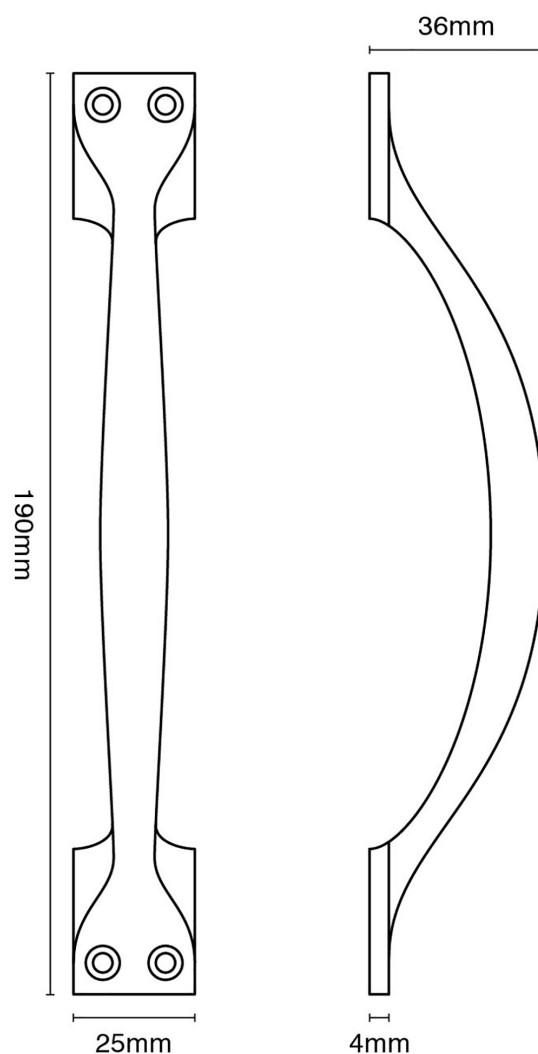

CROFT

Product Code: 5201

Product Name: Plain 7 1/2" Handle

Description: Our elegant 7 1/2" solid brass Plain Handle, with its classic design, is a perfect addition the home.

Shown here in our Light Antique Brass finish.

Product Information

Overall length = 7 1/2"

Supplied with 4 fixing screws.

Available in all Croft finishes excluding RBMA, TB,