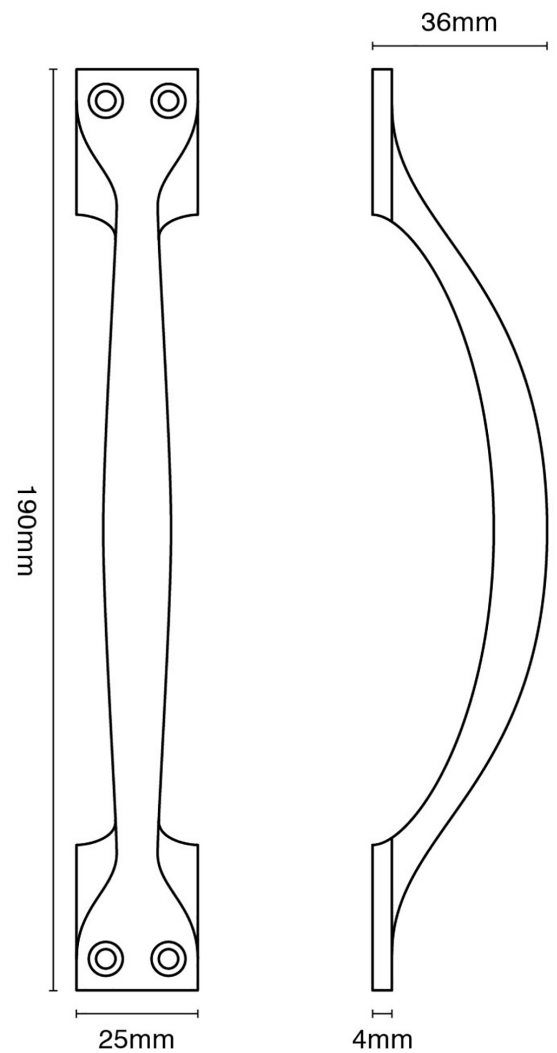

CROFT

Product Code: 5201

Product Name: Plain 7 1/2" Handle

Description: Our elegant 7 1/2" solid brass Plain Handle, with its classic design, is a perfect addition the home.

Shown here in our Light Antique Brass finish.

Product Information

Overall length = 7 1/2"

Supplied with 4 fixing screws.

Available in all Croft finishes excluding RBMA, TB,