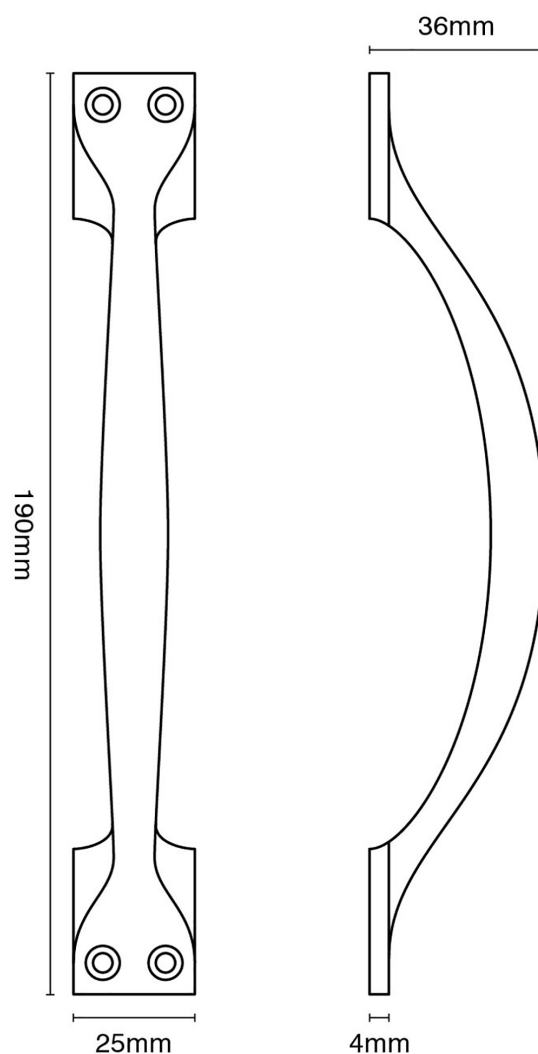

# CROFT

**Product Code:** 5201

**Product Name:** Plain 7 1/2" Handle

**Description:** Our elegant 7 1/2" solid brass Plain Handle, with its classic design, is a perfect addition the home.

Shown here in our Light Antique Brass finish.

## Product Information

Overall length = 7 1/2"

Supplied with 4 fixing screws.

Available in all Croft finishes excluding PG, PGUL, RBMA, TB,