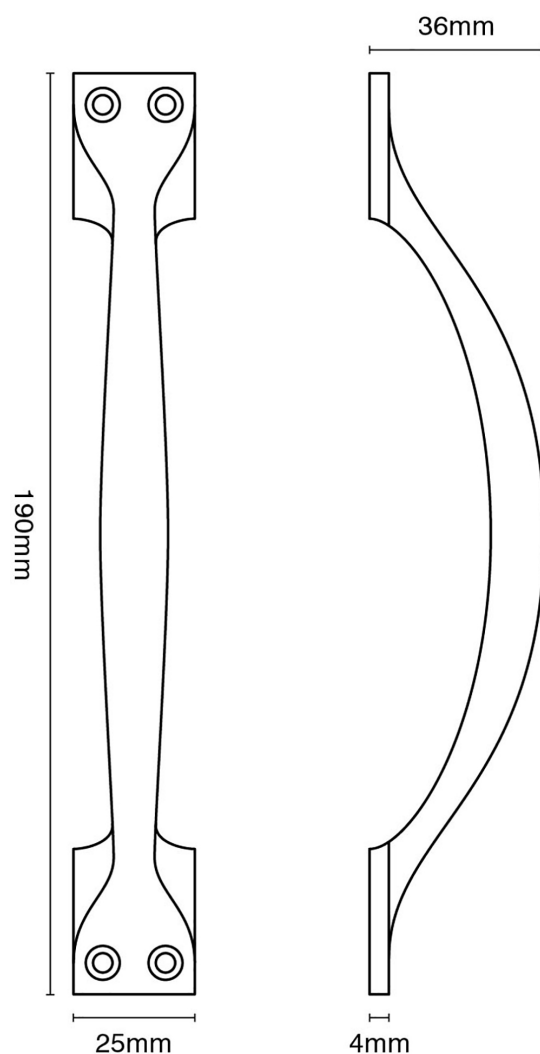

CROFT

Product Code: 5201

Product Name: Plain 7 1/2" Handle

Description: Our elegant 7 1/2" solid brass Plain Handle, with its classic design, is a perfect addition the home.

Shown here in our Light Antique Brass finish.

Product Information

Overall length = 7 1/2"

Supplied with 4 fixing screws.

Available in all Croft finishes excluding RBMA, TB,