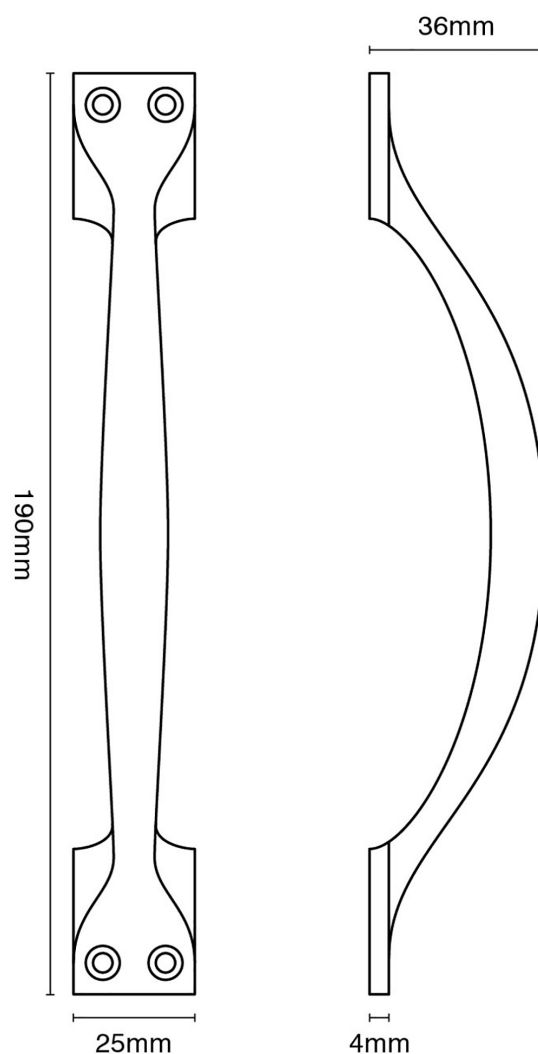

CROFT

Product Code: 5201

Product Name: Plain 7 1/2" Handle

Description: Our elegant 7 1/2" solid brass Plain Handle, with its classic design, is a perfect addition the home.

Shown here in our Light Antique Brass finish.

### Product Information

Overall length = 7 1/2"

Supplied with 4 fixing screws.

Available in all Croft finishes excluding RBMA, TB,