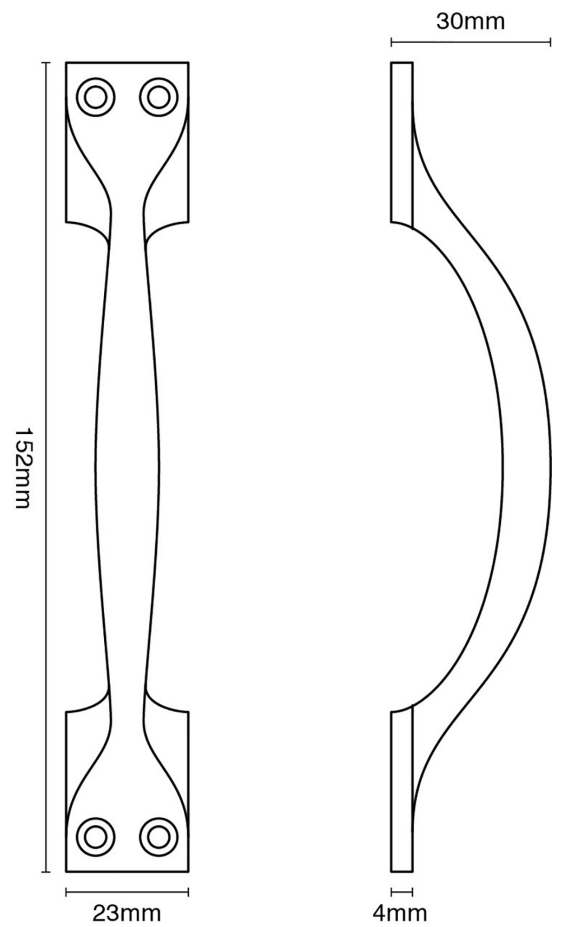

CROFT

Product Code: 5200

Product Name: Plain 6" Handle

Description: Our elegant 6" solid brass Plain Handle, with its classic design, is a perfect addition to the home.

Shown here in our Light Antique Brass finish.

Product Information

Overall Length = 6"

Available in all Croft finishes excluding DORB, IBMA, IBUL, MBK, ORB, RBMA, TB,