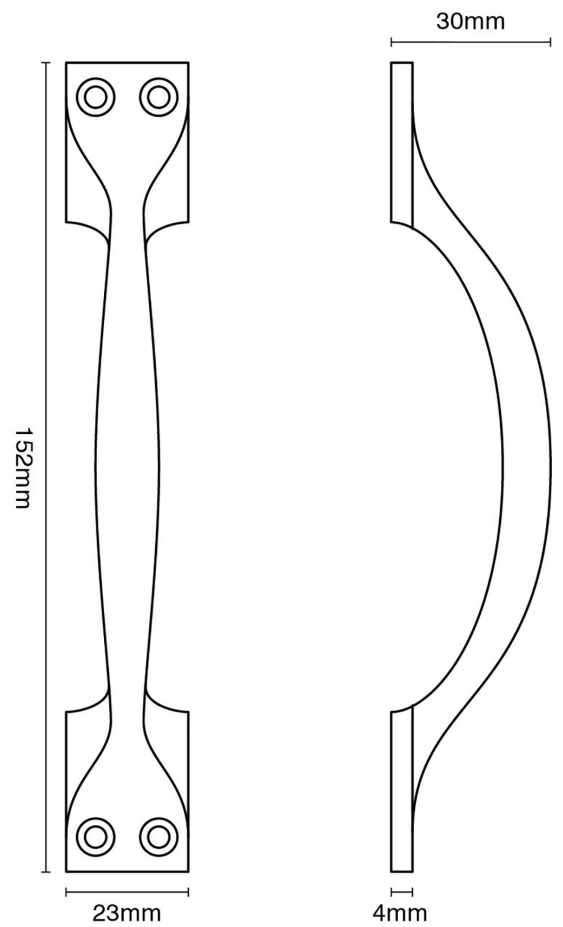

CROFT

Product Code: 5200

Product Name: Plain 6" Handle

Description: Our elegant 6" solid brass Plain Handle, with its classic design, is a perfect addition to the home.

Shown here in our Light Antique Brass finish.

Product Information

Overall Length = 6"

Available in all Croft finishes excluding RBMA, TB,