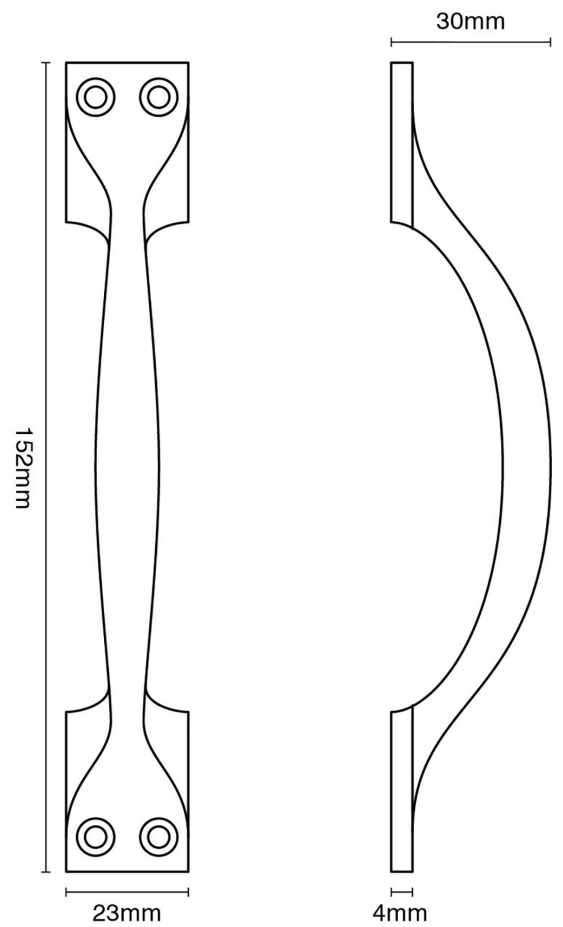

CROFT

Product Code: 5200

Product Name: Plain 6" Handle

Description: Our elegant 6" solid brass Plain Handle, with its classic design, is a perfect addition the home.

Shown here in our Light Antique Brass finish.

### Product Information

Overall Length = 6"

Available in all Croft finishes excluding RBMA, TB,