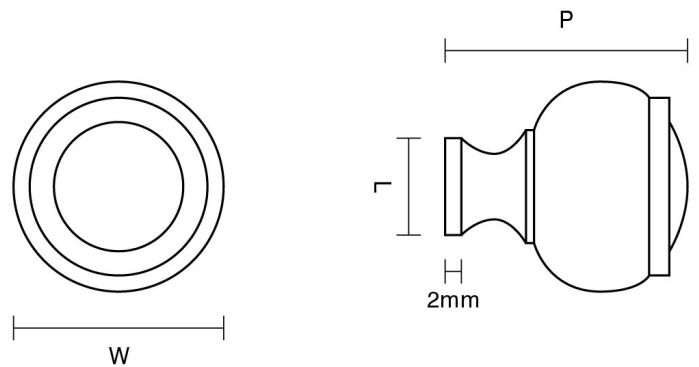

CROFT

Product Code: 5111

Product Name: Verve Cabinet Knob

Description: Our wonderful Verve Cabinet Knob, with delicate face detail adds an elegant addition to drawers, cabinets, wardrobes and other furniture around the home. Continue your theme throughout with our beautiful Verve Mortice Door Knob 4201 and Centre Door Knob 4176.

Shown here in our Autumn Bronze finish.

Product Information

Supplied with a M5 x 65mm break off screw.

Sizes	L	W	P
26mm	12	26	30
32mm	12	32	33

Available in all Croft finishes excluding RBMA, TB,