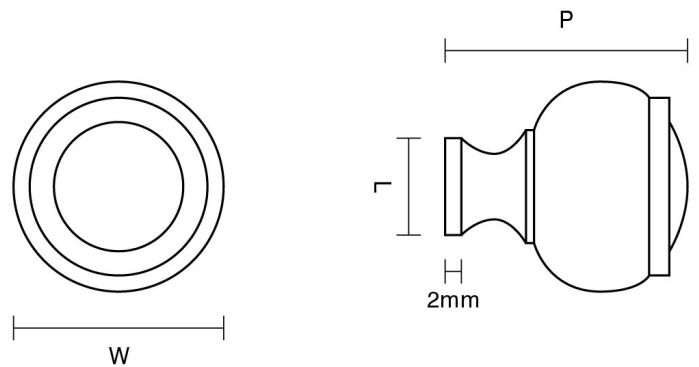

CROFT

Product Code: 5111

Product Name: Verve Cabinet Knob

Description: Our wonderful Verve Cabinet Knob, with delicate face detail adds an elegant addition to drawers, cabinets, wardrobes and other furniture around the home. Continue your theme throughout with our beautiful Verve Mortice Door Knob 4201 and Centre Door Knob 4176.

Shown here in our Autumn Bronze finish.

Product Information

Supplied with a M5 x 65mm break off screw.

| Sizes | L | W | P |
|-------|----|----|----|
| 26mm | 12 | 26 | 30 |
| 32mm | 12 | 32 | 33 |

Available in all Croft finishes excluding RBMA, TB,