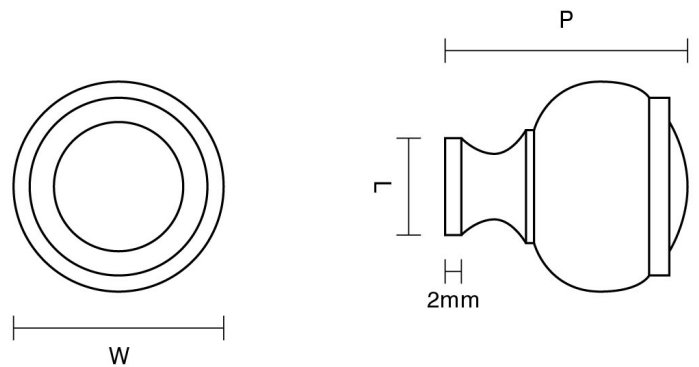

# CROFT

**Product Code:** 5111

**Product Name:** Verve Cabinet Knob

**Description:** Our wonderful Verve Cabinet Knob, with delicate face detail adds an elegant addition to drawers, cabinets, wardrobes and other furniture around the home. Continue your theme throughout with our beautiful Verve Mortice Door Knob 4201 and Centre Door Knob 4176.

## Product Information

Supplied with a M5 x 65mm break off screw.

| Sizes | L  | W  | P  |
|-------|----|----|----|
| 26mm  | 12 | 26 | 30 |
| 32mm  | 12 | 32 | 33 |

Available in all Croft finishes excluding RBMA, TB,