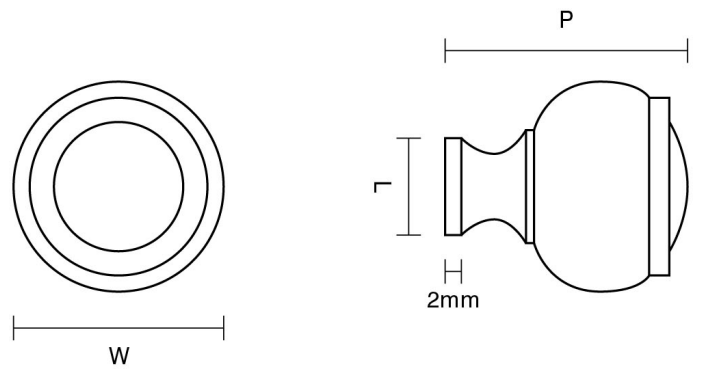

CROFT

Product Code: 5111

Product Name: Verve Cabinet Knob

Description: Our wonderful Verve Cabinet Knob, with delicate face detail adds an elegant addition to drawers, cabinets, wardrobes and other furniture around the home. Continue your theme throughout with our beautiful Verve Mortice Door Knob 4201 and Centre Door Knob 4176.

Shown here in our Autumn Bronze finish.

Product Information

Supplied with a M5 x 65mm break off screw.

Sizes	L	W	P
26mm	12	26	30
32mm	12	32	33

Available in all Croft finishes excluding RBMA, TB,