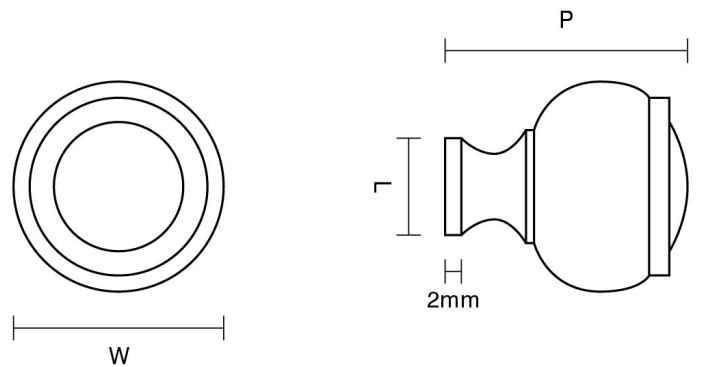

CROFT

Product Code: 5111

Product Name: Verve Cabinet Knob

Description: Our wonderful Verve Cabinet Knob, with delicate face detail adds an elegant addition to drawers, cabinets, wardrobes and other furniture around the home. Continue your theme throughout with our beautiful Verve Mortice Door Knob 4201 and Centre Door Knob 4176.

Shown here in our Autumn Bronze finish.

Product Information

Supplied with a M5 x 65mm break off screw.

Sizes	L	W	P
26mm	12	26	30
32mm	12	32	33

Available in all Croft finishes excluding DORB, IBMA, IBUL, MBK, ORB, RBMA, TB,