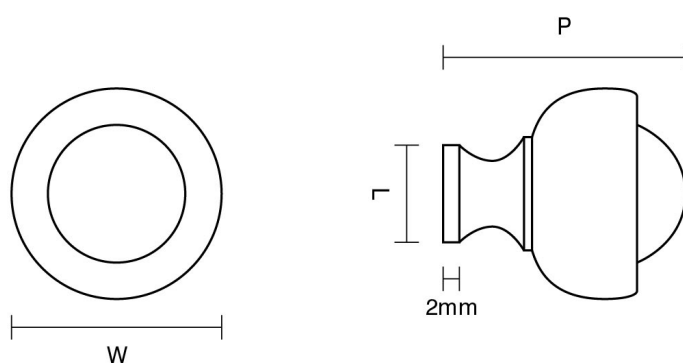

# CROFT

**Product Code:** 5110

**Product Name:** Planet Cabinet Knob

**Description:** Suiting both traditional and contemporary rooms, our solid brass Planet Cabinet Knob adds a tasteful finishing touch to furniture.

## Product Information

Supplied with a M5 x 65mm break off screw.

L	W	P
12	27	30

Available in all Croft finishes excluding RBMA, TB,