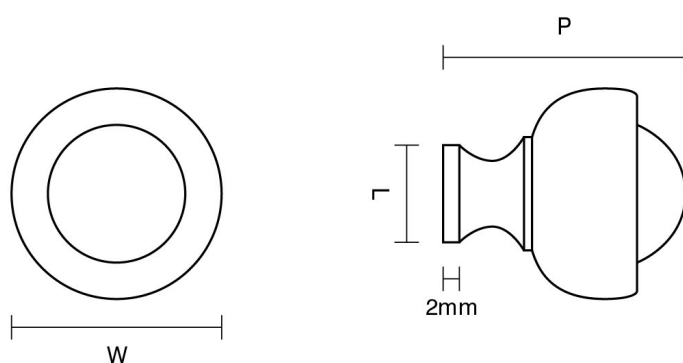

CROFT

Product Code: 5110

Product Name: Planet Cabinet Knob

Description: Suiting both traditional and contemporary rooms, our solid brass Planet Cabinet Knob adds a tasteful finishing touch to furniture.

Shown here in our Polished Nickel finish.

Product Information

Supplied with a M5 x 65mm break off screw.

L	W	P
12	27	30

Available in all Croft finishes excluding DORB, IBMA, IBUL, MBK, ORB, RBMA, TB,