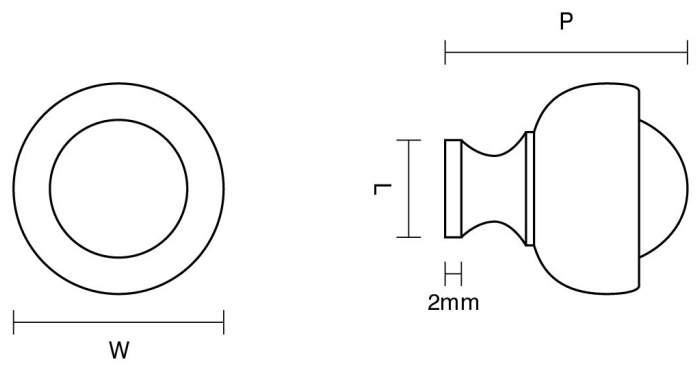

CROFT

Product Code: 5110

Product Name: Planet Cabinet Knob

Description: Suiting both traditional and contemporary rooms, our solid brass Planet Cabinet Knob adds a tasteful finishing touch to furniture.

Shown here in our Polished Nickel finish.

Product Information

Supplied with a M5 x 65mm break off screw.

L	W	P
12	27	30

Available in all Croft finishes excluding RBMA, TB,