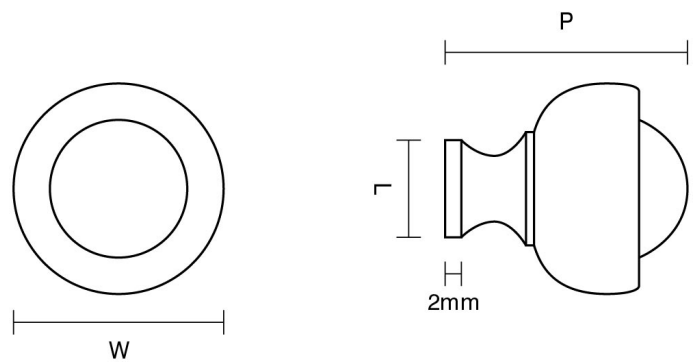

CROFT

Product Code: 5110

Product Name: Planet Cabinet Knob

Description: Suiting both traditional and contemporary rooms, our solid brass Planet Cabinet Knob adds a tasteful finishing touch to furniture.

Shown here in our Polished Nickel finish.

Product Information

Supplied with a M5 x 65mm break off screw.

L	W	P
12	27	30

Available in all Croft finishes excluding RBMA, TB,