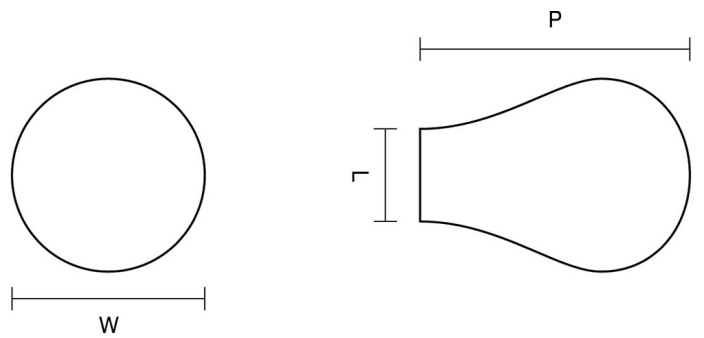

CROFT

Product Code: 5109

Product Name: Teardrop Cabinet Knob

Description: Our small and sleek Teardrop Cabinet Knob adds a touch of sophistication to your home.

Shown here in our Smoked Brass finish.

### Product Information

Supplied with a M5 x 65mm break off screw.

L	W	P
12	25	35

Available in all Croft finishes excluding RBMA, TB,