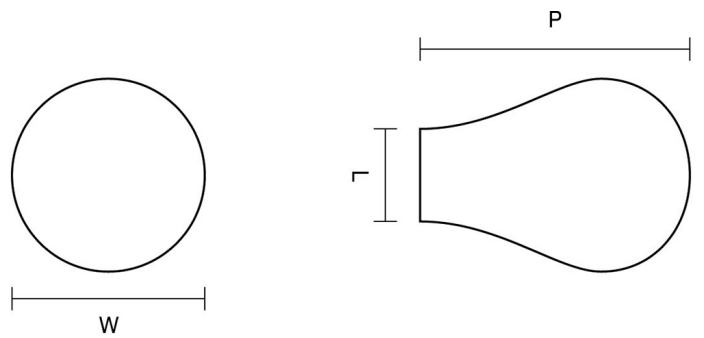

CROFT

Product Code: 5109

Product Name: Teardrop Cabinet Knob

Description: Our small and sleek Teardrop Cabinet Knob adds a touch of sophistication to your home.

Shown here in our Smoked Brass finish.

Product Information

Supplied with a M5 x 65mm break off screw.

L	W	P
12	25	35

Available in all Croft finishes excluding RBMA, TB,