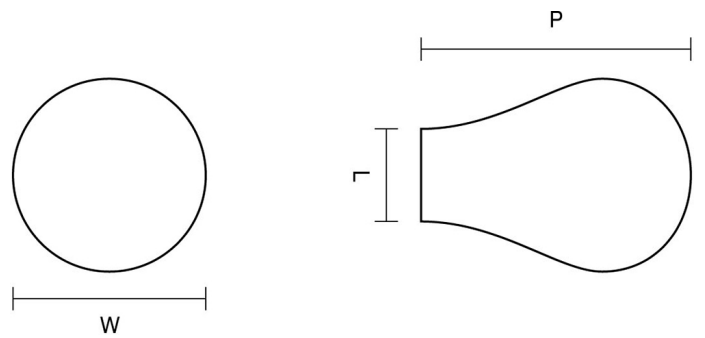

CROFT

Product Code: 5109

Product Name: Teardrop Cabinet Knob

Description: Our small and sleek Teardrop Cabinet Knob adds a touch of sophistication to your home.

Shown here in our Smoked Brass finish.

Product Information

Supplied with a M5 x 65mm break off screw.

L	W	P
12	25	35

Available in all Croft finishes excluding RBMA, TB,