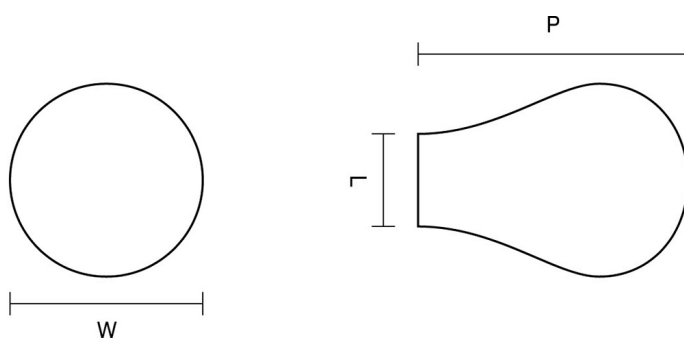

CROFT

Product Code: 5109

Product Name: Teardrop Cabinet Knob

Description: Our small and sleek Teardrop Cabinet Knob adds a touch of sophistication to your home.

Shown here in our Smoked Brass finish.

Product Information

Supplied with a M5 x 65mm break off screw.

L	W	P
12	25	35

Available in all Croft finishes excluding DORB, IBMA, IBUL, MBK, ORB, RBMA, TB,