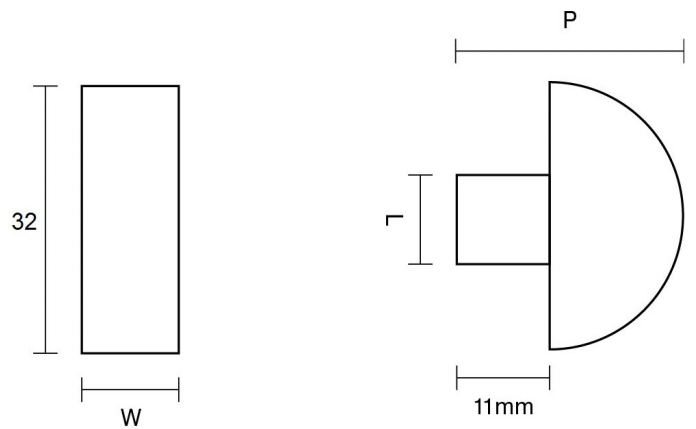

# CROFT

**Product Code:** 5108

**Product Name:** Half Moon Cabinet Knob

**Description:** Classically designed, our Half Moon Cabinet Knob is a graceful alternative to our popular round knobs and can complement any style of furniture in the home. Pair with our Half Moon Turn and Release options to continue your theme.

## Product Information

Supplied with a M5 x 65mm break off screw.

L	W	P
11	12	28

Available in all Croft finishes excluding PG, PGUL, RBMA, TB,