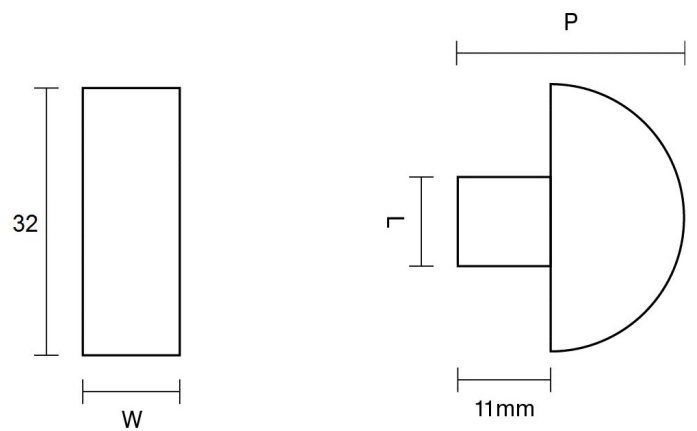

CROFT

Product Code: 5108

Product Name: Half Moon Cabinet Knob

Description: Classically designed, our Half Moon Cabinet Knob is a graceful alternative to our popular round knobs and can complement any style of furniture in the home. Pair with our Half Moon Turn and Release options to continue your theme.

Shown here in our Polished Nickel finish.

Product Information

Supplied with a M5 x 65mm break off screw.

L	W	P
11	12	28

Available in all Croft finishes excluding RBMA, TB,