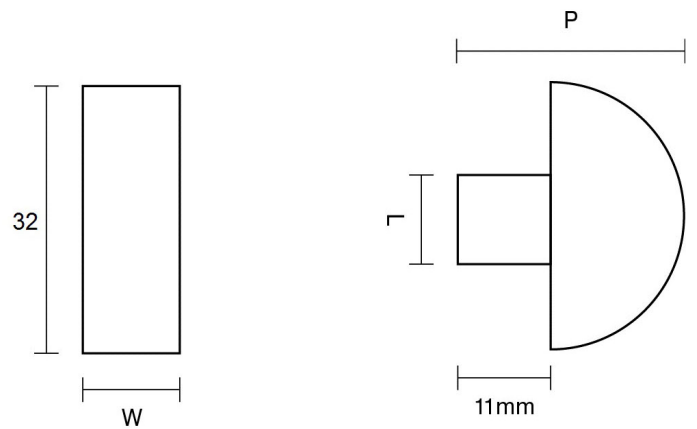

# CROFT

**Product Code:** 5108

**Product Name:** Half Moon Cabinet Knob

**Description:** Classically designed, our Half Moon Cabinet Knob is a graceful alternative to our popular round knobs and can complement any style of furniture in the home. Pair with our Half Moon Turn and Release options to continue your theme.

## Product Information

Supplied with a M5 x 65mm break off screw.

L	W	P
11	12	28

Available in all Croft finishes excluding RBMA, TB,