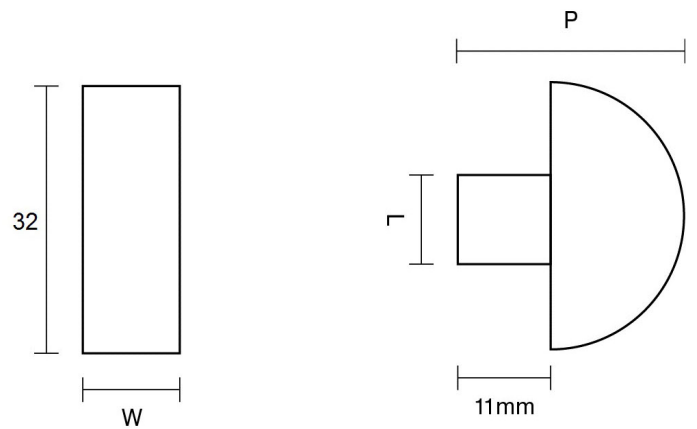

L	W	P
11	12	28

Available in all Croft finishes excluding RBMA, TB,