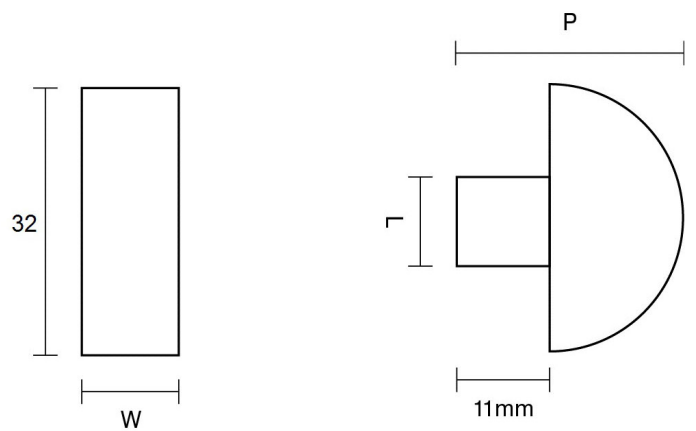

# CROFT

**Product Code:** 5108

**Product Name:** Half Moon Cabinet Knob

**Description:** Classically designed, our Half Moon Cabinet Knob is a graceful alternative to our popular round knobs and can complement any style of furniture in the home. Pair with our Half Moon Turn and Release options to continue your theme.

## Product Information

Supplied with a M5 x 65mm break off screw.

L	W	P
11	12	28

Available in all Croft finishes excluding DORB, IBMA, IBUL, MBK, ORB, RBMA, TB,