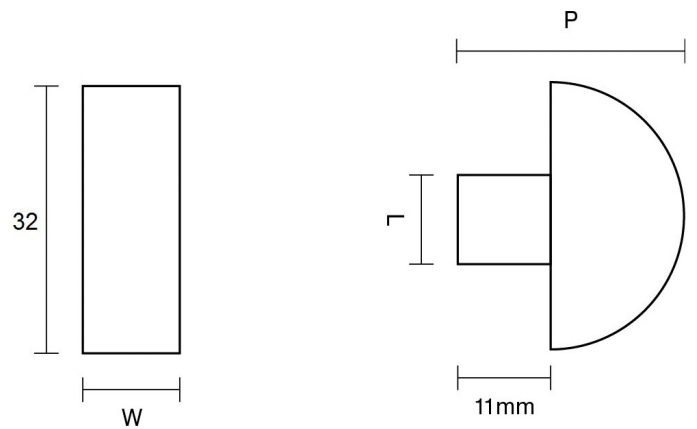

CROFT

Product Code: 5108

Product Name: Half Moon Cabinet Knob

Description: Classically designed, our Half Moon Cabinet Knob is a graceful alternative to our popular round knobs and can complement any style of furniture in the home. Pair with our Half Moon Turn and Release options to continue your theme.

Shown here in our Polished Nickel finish.

Product Information

Supplied with a M5 x 65mm break off screw.

L	W	P
11	12	28

Available in all Croft finishes excluding RBMA, TB,