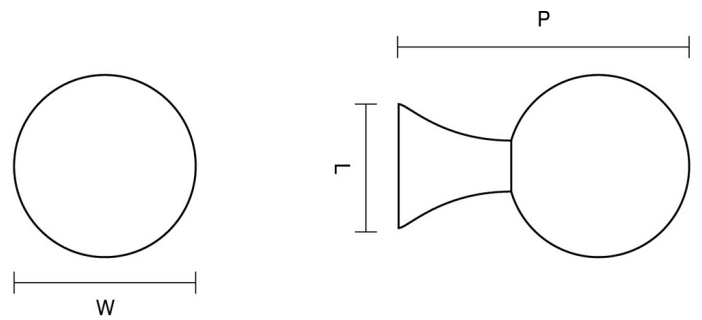

CROFT

Product Code: 5107

Product Name: Patterdale Cabinet Knob

Description: The sophisticated Patterdale Cabinet Knob adds a final touch of style to wardrobes, drawers, cabinets and kitchen units.

Shown here in our Autumn Bronze finish.

Product Information

Available as a 25mm or 32mm diameter size.

Supplied with a M5 x 65mm break off screw.

Sizes	L	W	P
25mm	17	25	40
32mm	19	32	49

Available in all Croft finishes excluding PG, PGUL, RBMA, TB,