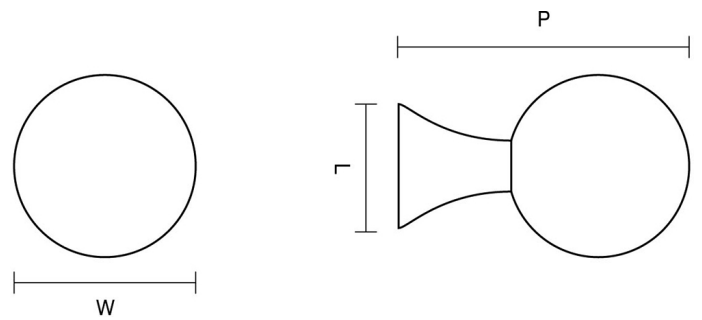

# CROFT

**Product Code:** 5107

**Product Name:** Patterdale Cabinet Knob

**Description:** The sophisticated Patterdale Cabinet Knob adds a final touch of style to wardrobes, drawers, cabinets and kitchen units.

## Product Information

Available as a 25mm or 32mm diameter size.

Supplied with a M5 x 65mm break off screw.

Sizes	L	W	P
25mm	17	25	40
32mm	19	32	49

Available in all Croft finishes excluding DORB, IBMA, IBUL, MBK, ORB, RBMA, TB,