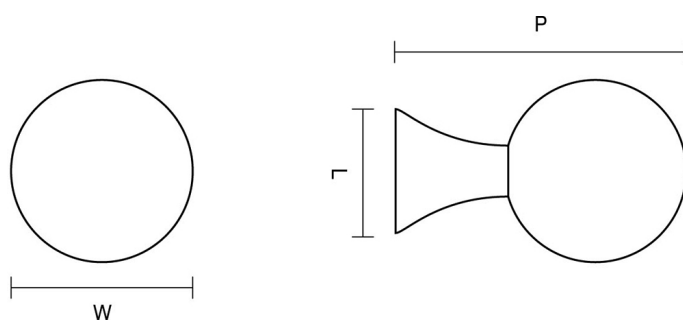

# CROFT

**Product Code:** 5107

**Product Name:** Patterdale Cabinet Knob

**Description:** The sophisticated Patterdale Cabinet Knob adds a final touch of style to wardrobes, drawers, cabinets and kitchen units.

## Product Information

Available as a 25mm or 32mm diameter size.

Supplied with a M5 x 65mm break off screw.

Sizes	L	W	P
25mm	17	25	40
32mm	19	32	49

Available in all Croft finishes excluding RBMA, TB,