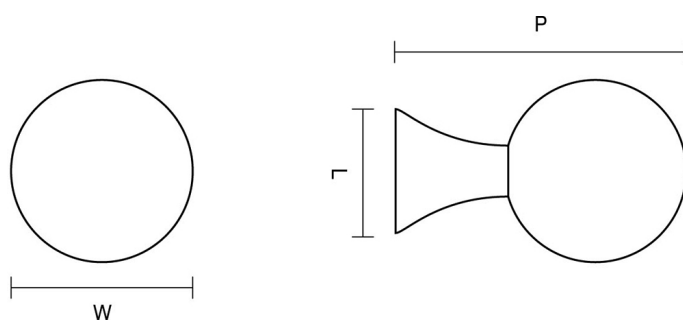

Sizes	L	W	P
25mm	17	25	40
32mm	19	32	49

Available in all Croft finishes excluding RBMA, TB,