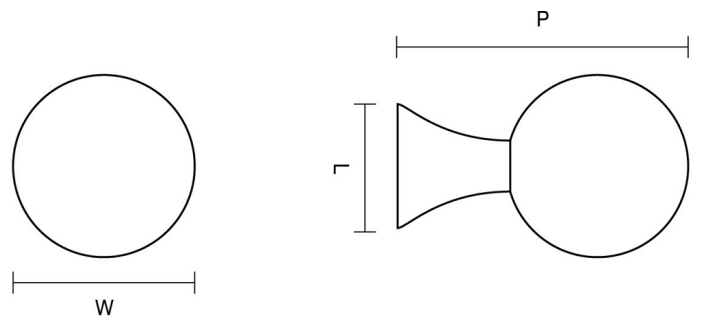

CROFT

Product Code: 5107

Product Name: Patterdale Cabinet Knob

Description: The sophisticated Patterdale Cabinet Knob adds a final touch of style to wardrobes, drawers, cabinets and kitchen units.

Shown here in our Autumn Bronze finish.

### Product Information

Available as a 25mm or 32mm diameter size.

Supplied with a M5 x 65mm break off screw.

Sizes	L	W	P
25mm	17	25	40
32mm	19	32	49

Available in all Croft finishes excluding RBMA, TB,