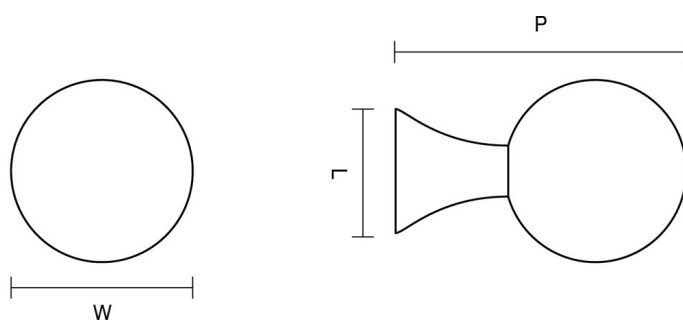

CROFT

Product Code: 5107

Product Name: Patterdale Cabinet Knob

Description: The sophisticated Patterdale Cabinet Knob adds a final touch of style to wardrobes, drawers, cabinets and kitchen units.

Shown here in our Autumn Bronze finish.

Product Information

Available as a 25mm or 32mm diameter size.

Supplied with a M5 x 65mm break off screw.

| Sizes | L | W | P |
|-------|----|----|----|
| 25mm | 17 | 25 | 40 |
| 32mm | 19 | 32 | 49 |

Available in all Croft finishes excluding RBMA, TB,