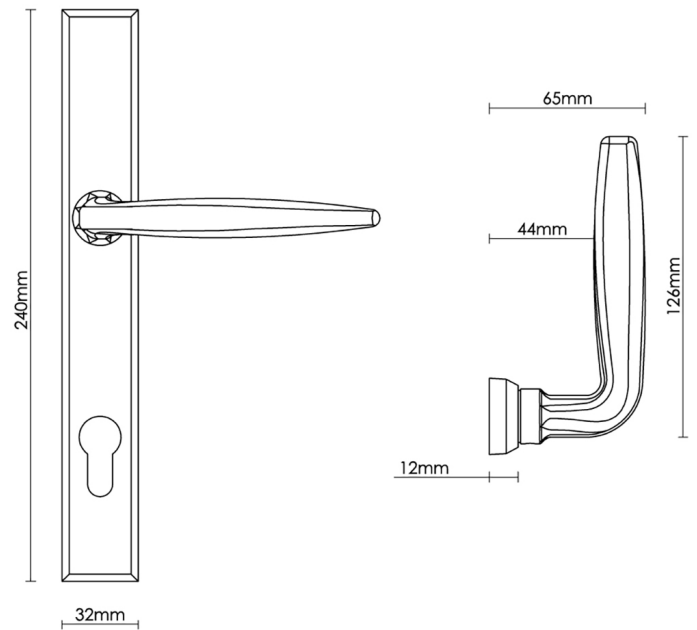

CROFT

Product Code: 7292E

Product Name: Maine Multipoint Door Handle on Pillow Backplate

Description: Also available for a variety of functions including latch, with a standard keyhole, and for a bathroom door.

Shown here in our Aged Brass finish.

Product Information

- 92mm euro profile centres, other centres can be made to special order.
- Available unsprung or with spring cassettes.
- Bolt fix (215mm centres or product code 7262E for 122mm centres) or face fix.