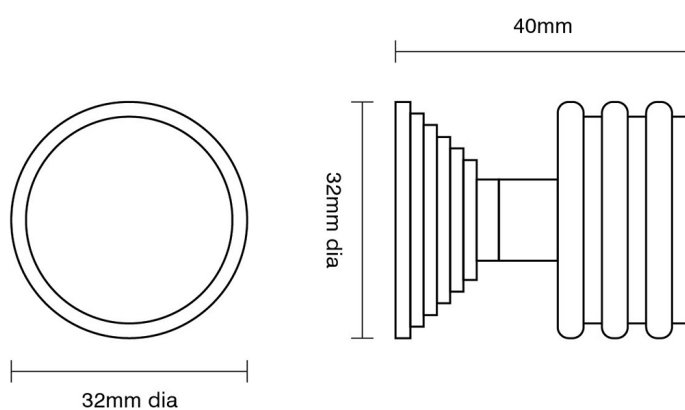

CROFT

Product Code: 5105

Product Name: Rutland Cabinet Knob With Stepped Rose

Description: Our solid brass Rutland Cabinet Knob with beautiful reeded design on Stepped Rose.

Shown here in our Polished Nickel finish.

Product Information

Also available without a Stepped Rose, see our 5104.

Supplied with a M5 x 65mm break off screw.

Available in all Croft finishes excluding RBMA, TB,