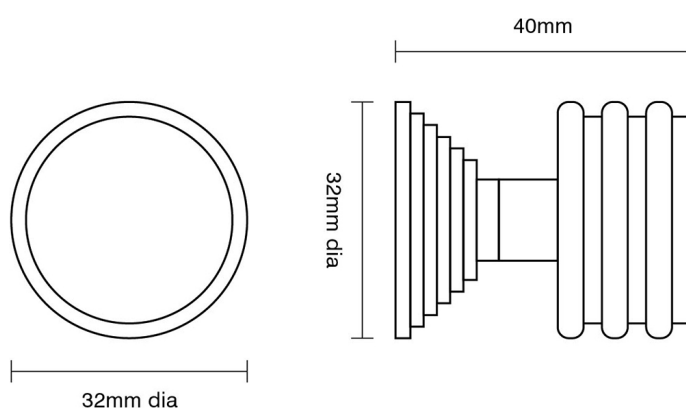

CROFT

Product Code: 5105

Product Name: Rutland Cabinet Knob With Stepped Rose

Description: Our solid brass Rutland Cabinet Knob with beautiful reeded design on Stepped Rose.

Shown here in our Polished Nickel finish.

Product Information

Also available without a Stepped Rose, see our 5104.

Supplied with a M5 x 65mm break off screw.

Available in all Croft finishes excluding RBMA, TB,