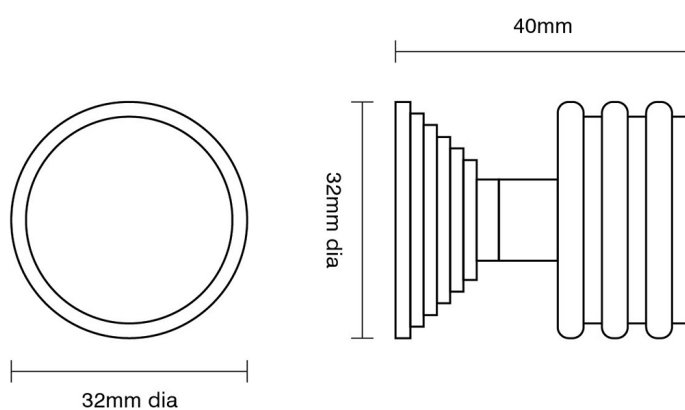

# CROFT

**Product Code:** 5105

**Product Name:** Rutland Cabinet Knob With Stepped Rose

**Description:** Our solid brass Rutland Cabinet Knob with beautiful reeded design on Stepped Rose.

Shown here in our Polished Nickel finish.

## Product Information

Also available without a Stepped Rose, see our 5104.

Supplied with a M5 x 65mm break off screw.

Available in all Croft finishes excluding RBMA, TB,