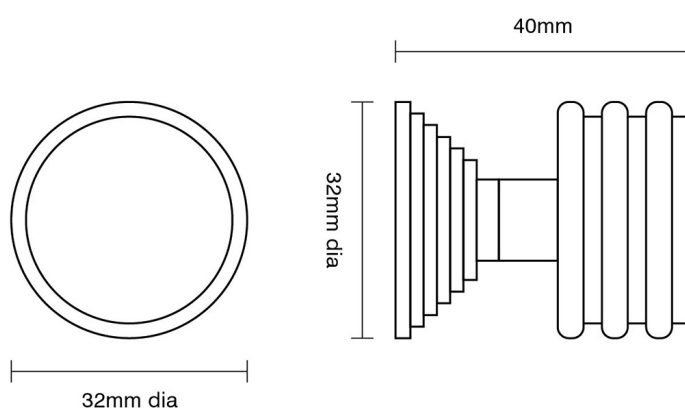

CROFT

Product Code: 5105

Product Name: Rutland Cabinet Knob With Stepped Rose

Description: Our solid brass Rutland Cabinet Knob with beautiful reeded design on Stepped Rose.

Shown here in our Polished Nickel finish.

Product Information

Also available without a Stepped Rose, see our 5104.

Supplied with a M5 x 65mm break off screw.

Available in all Croft finishes excluding DORB, IBMA, IBUL, MBK, ORB, RBMA, TB,