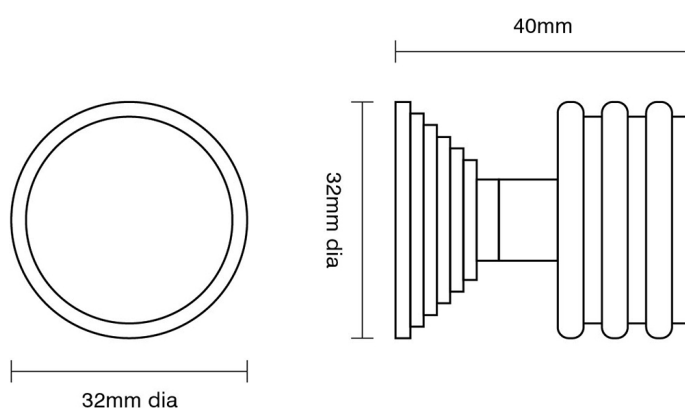

CROFT

Product Code: 5105

Product Name: Rutland Cabinet Knob With Stepped Rose

Description: Our solid brass Rutland Cabinet Knob with beautiful reeded design on Stepped Rose.

Shown here in our Polished Nickel finish.

Product Information

Also available without a Stepped Rose, see our 5104.

Supplied with a M5 x 65mm break off screw.

Available in all Croft finishes excluding PGUL, RBMA, TB,