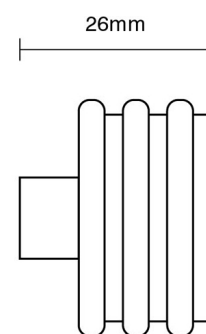

# CROFT

**Product Code:** 5104

**Product Name:** Rutland Cabinet Knob

**Description:** Our solid brass Rutland Cabinet Knob with beautiful reeded design.

Shown here in our Distressed Antique Nickel finish.

## Product Information

Also available with a Stepped Rose, see our 5105.

Supplied with a M5 x 65mm break off screw.

32mm dia

Available in all Croft finishes excluding RBMA, TB,