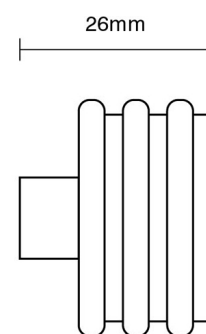

CROFT

Product Code: 5104

Product Name: Rutland Cabinet Knob

Description: Our solid brass Rutland Cabinet Knob with beautiful reeded design.

Shown here in our Distressed Antique Nickel finish.

Product Information

Also available with a Stepped Rose, see our 5105.

Supplied with a M5 x 65mm break off screw.

32mm dia

Available in all Croft finishes excluding RBMA, TB,