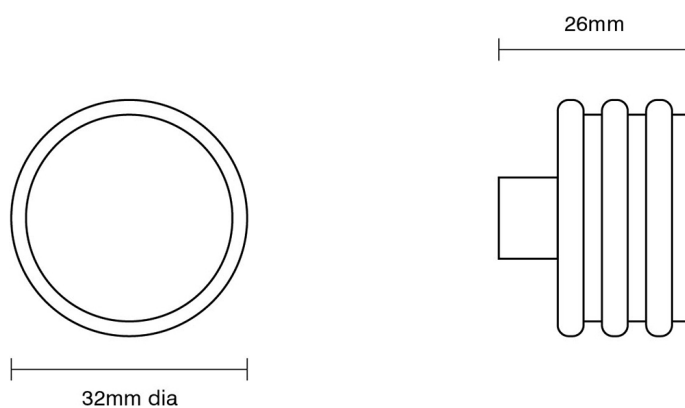

CROFT

Product Code: 5104

Product Name: Rutland Cabinet Knob

Description: Our solid brass Rutland Cabinet Knob with beautiful reeded design.

Shown here in our Distressed Antique Nickel finish.

Product Information

Also available with a Stepped Rose, see our 5105.

Supplied with a M5 x 65mm break off screw.

Available in all Croft finishes excluding DORB, IBMA, IBUL, MBK, ORB, RBMA, TB,