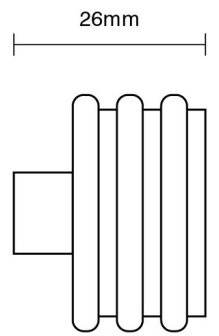

CROFT

Product Code: 5104

Product Name: Rutland Cabinet Knob

Description: Our solid brass Rutland Cabinet Knob with beautiful reeded design.

Shown here in our Distressed Antique Nickel finish.

Product Information

Also available with a Stepped Rose, see our 5105.

Supplied with a M5 x 65mm break off screw.

32mm dia

26mm

Available in all Croft finishes excluding RBMA, TB,