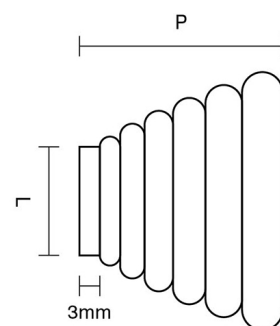

CROFT

Product Code: 5103

Product Name: Cascade Cabinet Knob

Description: Our solid brass Cascade Cabinet Knob makes a wonderful finishing statement to furniture and drawers.

Shown here in our Pearl Nickel finish.

Product Information

Supplied with a M5 x 65mm break off screw.

L	W	P
16	38	30

Available in all Croft finishes excluding RBMA, TB,