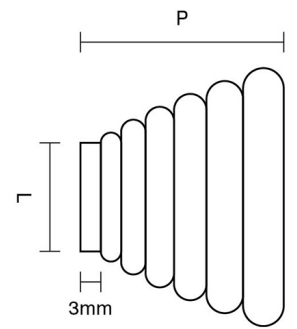

CROFT

Product Code: 5103

Product Name: Cascade Cabinet Knob

Description: Our solid brass Cascade Cabinet Knob makes a wonderful finishing statement to furniture and drawers.

Shown here in our Pearl Nickel finish.

### Product Information

Supplied with a M5 x 65mm break off screw.

L	W	P
16	38	30

Available in all Croft finishes excluding DORB, IBMA, IBUL, MBK, ORB, RBMA, TB,