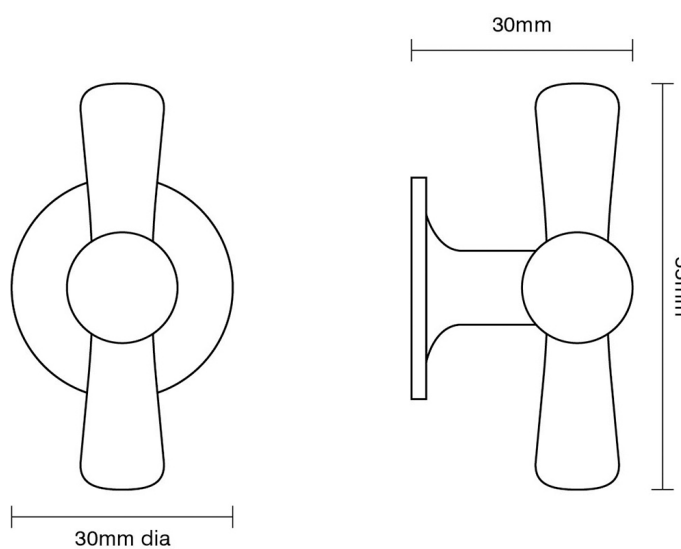

# CROFT

**Product Code:** 5101

**Product Name:** Crossed Cabinet Knob

**Description:** Our solid brass, stylish and versatile T bar Crossed cabinet knob. Perfect for furniture throughout the home.

Shown here in our Smoked Brass finish.

## Product Information

Supplied with a M5 x 65mm break off screw.

Available in all Croft finishes excluding RBMA, TB,