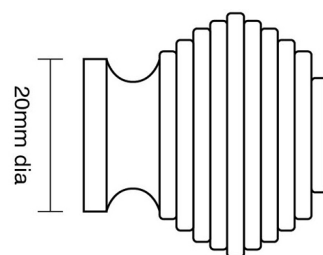

CROFT

Product Code: 5100

Product Name: Queen Anne Cabinet Knob

Description: Our attractive reeded Queen Anne Cabinet knob with its popular 'beehive' design, adds a final touch of style to wardrobes, drawers, cabinets and kitchen units.

Shown here in our Pearl Nickel finish.

Product Information

Supplied with a M5 x 65mm break off screw.

32mm dia

32mm

Available in all Croft finishes excluding RBMA, TB,