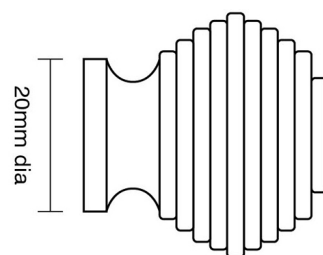

# CROFT

**Product Code:** 5100

**Product Name:** Queen Anne Cabinet Knob

**Description:** Our attractive reeded Queen Anne Cabinet knob with its popular 'beehive' design, adds a final touch of style to wardrobes, drawers, cabinets and kitchen units.

## Product Information

Supplied with a M5 x 65mm break off screw.

32mm dia

32mm

Available in all Croft finishes excluding RBMA, TB,