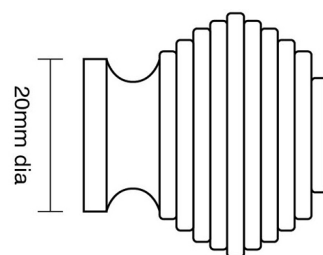

CROFT

Product Code: 5100

Product Name: Queen Anne Cabinet Knob

Description: Our attractive reeded Queen Anne Cabinet knob with its popular 'beehive' design, adds a final touch of style to wardrobes, drawers, cabinets and kitchen units.

Shown here in our Pearl Nickel finish.

Product Information

Supplied with a M5 x 65mm break off screw.

32mm dia

32mm

Available in all Croft finishes excluding DORB, IBMA, IBUL, MBK, ORB, RBMA, TB,