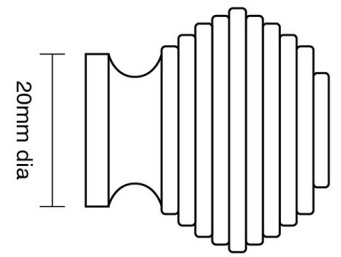

# CROFT

**Product Code:** 5100

**Product Name:** Queen Anne Cabinet Knob

**Description:** Our attractive reeded Queen Anne Cabinet knob with its popular 'beehive' design, adds a final touch of style to wardrobes, drawers, cabinets and kitchen units.

## Product Information

Supplied with a M5 x 65mm break off screw.

32mm dia

32mm

Available in all Croft finishes excluding PG, PGUL, RBMA, TB,