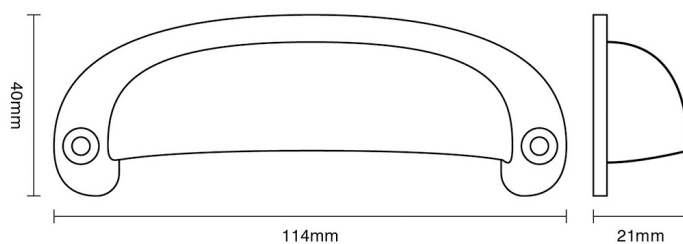

CROFT

Product Code: 6427

Product Name: Cast Drawer Pull

Description: Our solid brass Cast Drawer Pull, adds an impressive touch of elegance to your home.

Shown here in our Smoked Brass finish.

Product Information

Supplied with 2 fixing screws.

Available in all Croft finishes excluding RBMA, TB,