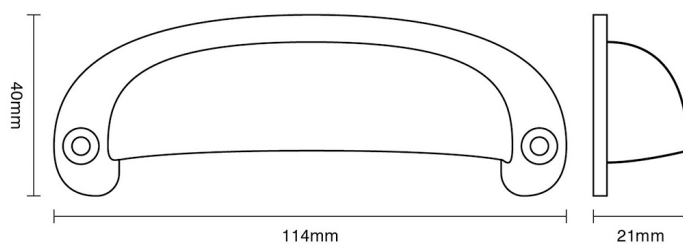

# CROFT

**Product Code:** 6427

**Product Name:** Cast Drawer Pull

**Description:** Our solid brass Cast Drawer Pull, adds an impressive touch of elegance to your home.

Shown here in our Smoked Brass finish.

## Product Information

Supplied with 2 fixing screws.

Available in all Croft finishes excluding DORB, IBMA, IBUL, MBK, ORB, RBMA, TB,