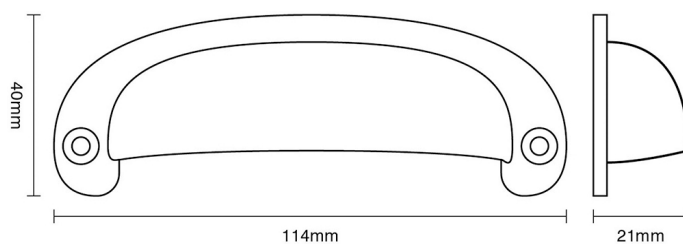

Available in all Croft finishes & patinas