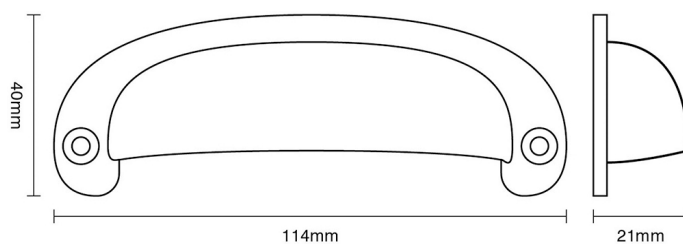

# CROFT

**Product Code:** 6427

**Product Name:** Cast Drawer Pull

**Description:** Our solid brass Cast Drawer Pull, adds an impressive touch of elegance to your home.

Shown here in our Smoked Brass finish.

## Product Information

Supplied with 2 fixing screws.

Available in all Croft finishes excluding RBMA, TB,