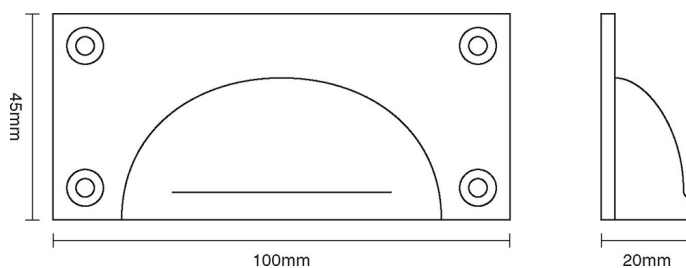

Available in all Croft finishes