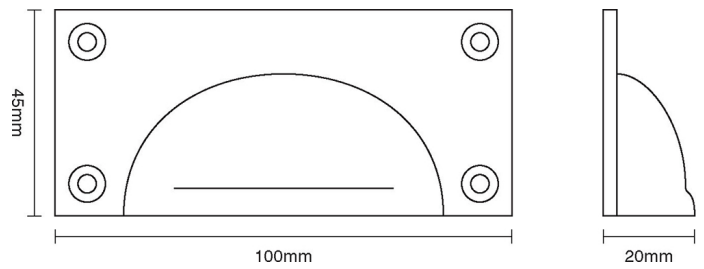

Available in all Croft finishes