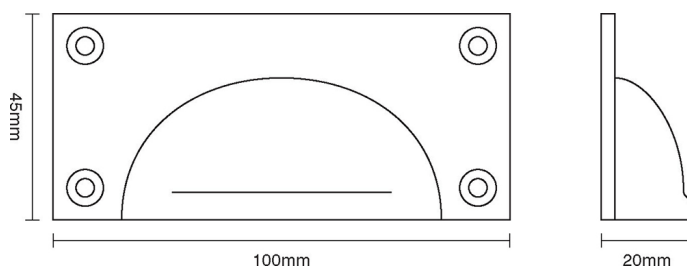

Available in all Croft finishes excluding DORB, IBMA, IBUL, MBK, ORB,