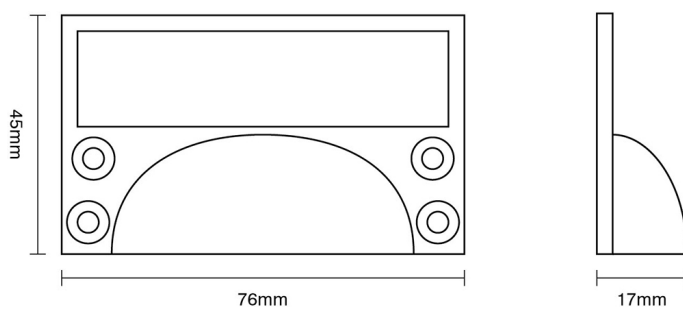

CROFT

Product Code: 1822

Product Name: Cast Drawer Pull with Card Frame

Description: Our solid brass Cast Drawer Pull with card frame.

Shown here in our Satin Brass finish.

Product Information

Supplied with 4 fixing screws.