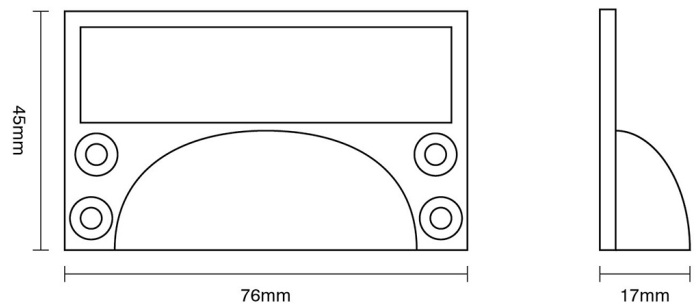

CROFT

Product Code: 1822

Product Name: Cast Drawer Pull with Card Frame

Description: Our solid brass Cast Drawer Pull with card frame.

Shown here in our Satin Brass finish.

Product Information

Supplied with 4 fixing screws.