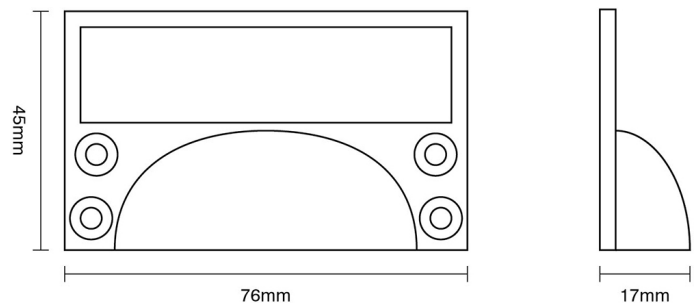

# CROFT

**Product Code:** 1822

**Product Name:** Cast Drawer Pull with Card Frame

**Description:** Our solid brass Cast Drawer Pull with card frame.

Shown here in our Satin Brass finish.