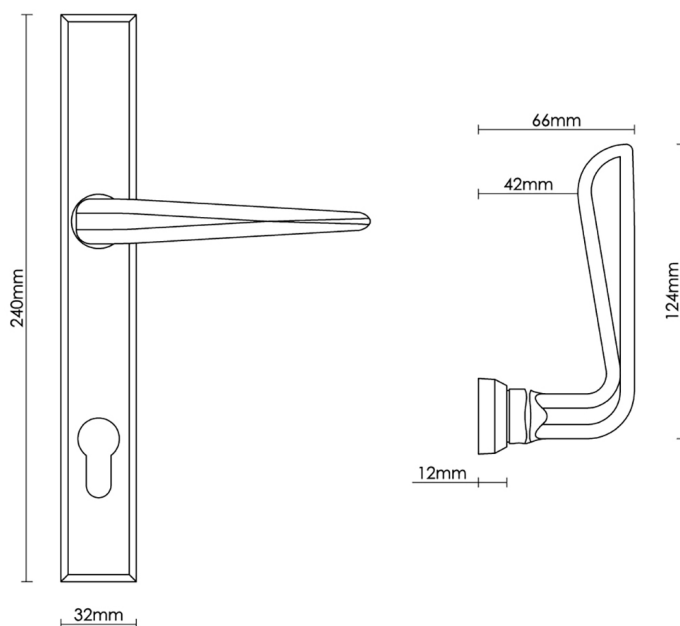

CROFT

Product Code: 7261E

Product Name: Celeste Multipoint Door Handle on Pillow Backplate

Description: Also available for a variety of functions including latch, with a standard keyhole, and for a bathroom door.

Shown here in our Polished Brass Unlacquered finish.

Product Information

- 92mm euro profile centres, other centres can be made to special order.
- Available unsprung or with spring cassettes.
- Bolt fix (122mm centres or product code 7291E for 215mm centres) or face fix.