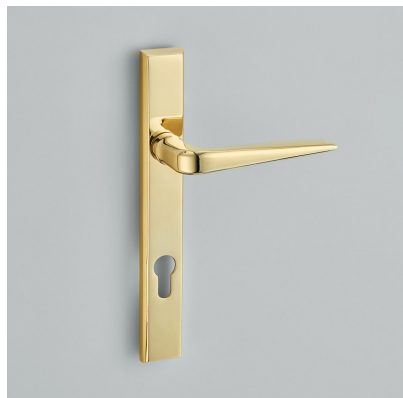

CROFT

Product Code: 7261E

Product Name: Celeste Multipoint Door Handle on Pillow Backplate

Description: Also available for a variety of functions including latch, with a standard keyhole, and for a bathroom door.

Shown here in our Polished Brass Unlacquered finish.

Product Information

- 92mm euro profile centres, other centres can be made to special order.
- Available unsprung or with spring cassettes.
- Bolt fix (122mm centres or product code 7291E for 215mm centres) or face fix.

Available in all Croft finishes excluding DORB, IBMA, IBUL, MBK, ORB, RBMA, TB,