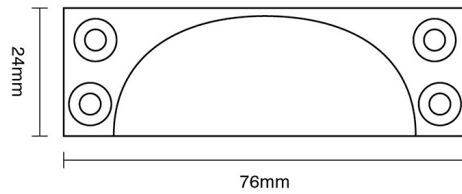

Available in all Croft finishes excluding RBMA, TB,