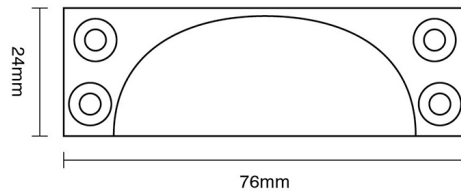

Available in all Croft finishes excluding RBMA, TB,