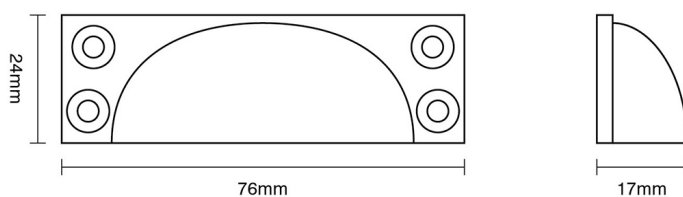

Available in all Croft finishes excluding DORB, IBMA, IBUL, MBK, ORB, RBMA, TB,