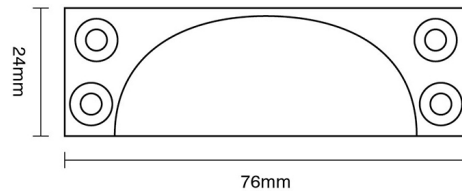

Available in all Croft finishes excluding RBMA, TB,