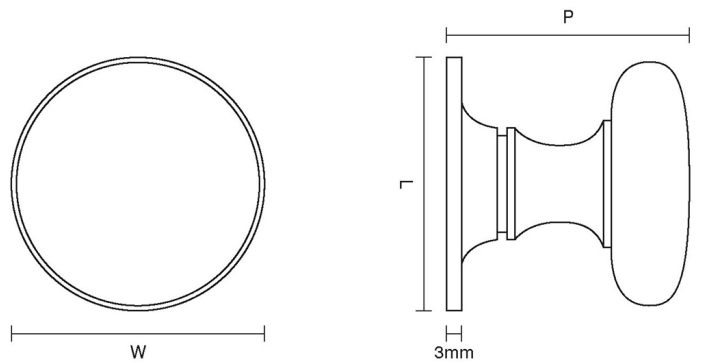

# CROFT

**Product Code:** 1100

**Product Name:** Cushion Cabinet Knob

**Description:** Available in a choice of four sizes to suit wardrobes, drawers, cabinets and kitchen units.

Shown here in our Distressed Antique Nickel finish.

## Product Information

Supplied with a M5 x 65mm break off screw.

50mm version supplied with a M6 x 50mm break off screw.

Sizes	L	W	P
25mm	25	25	25
32mm	32	32	32
38mm	38	38	38
50mm	50	50	50

Available in all Croft finishes