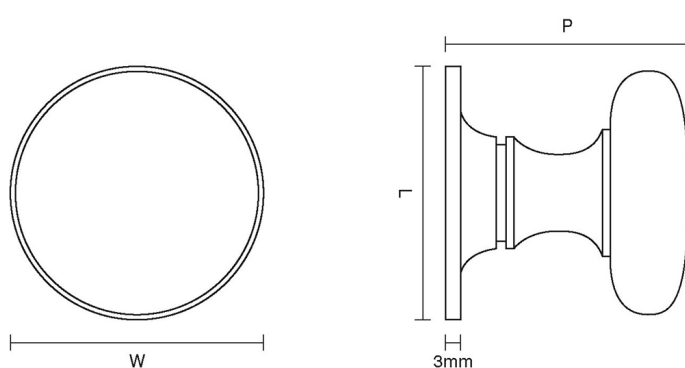

CROFT

Product Code: 1100

Product Name: Cushion Cabinet Knob

Description: Available in a choice of four sizes to suit wardrobes, drawers, cabinets and kitchen units.

Shown here in our Aged Brass finish.

Product Information

Supplied with a M5 x 65mm break off screw.

50mm version supplied with a M6 x 50mm break off screw.

Sizes	L	W	P
25mm	25	25	25
32mm	32	32	32
38mm	38	38	38
50mm	50	50	50

Available in all Croft finishes excluding DORB, IBMA, IBUL, MBK, ORB,