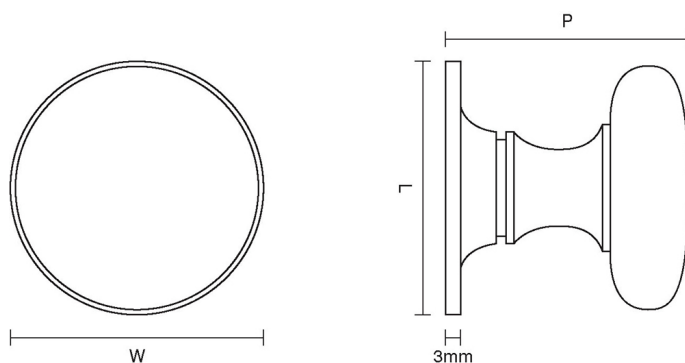

# CROFT

**Product Code:** 1100

**Product Name:** Cushion Cabinet Knob

**Description:** Available in a choice of four sizes to suit wardrobes, drawers, cabinets and kitchen units.

Shown here in our Distressed Antique Nickel finish.

### Product Information

Supplied with a M5 x 65mm break off screw.

50mm version supplied with a M6 x 50mm break off screw.

Sizes	L	W	P
25mm	25	25	25
32mm	32	32	32
38mm	38	38	38
50mm	50	50	50

Available in all Croft finishes