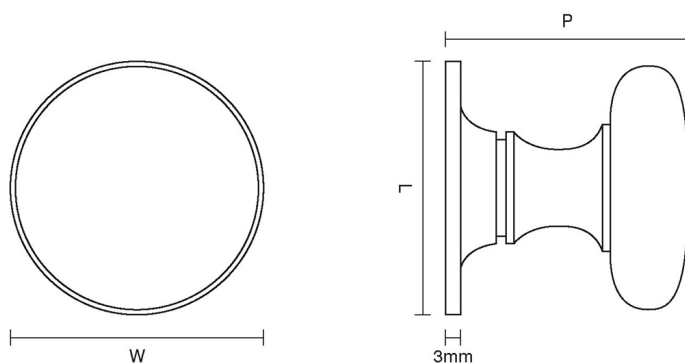

CROFT

Product Code: 1100

Product Name: Cushion Cabinet Knob

Description: Available in a choice of four sizes to suit wardrobes, drawers, cabinets and kitchen units.

Shown here in our Distressed Antique Nickel finish.

Product Information

Supplied with a M5 x 65mm break off screw.

50mm version supplied with a M6 x 50mm break off screw.

Sizes	L	W	P
25mm	25	25	25
32mm	32	32	32
38mm	38	38	38
50mm	50	50	50

Available in all Croft finishes