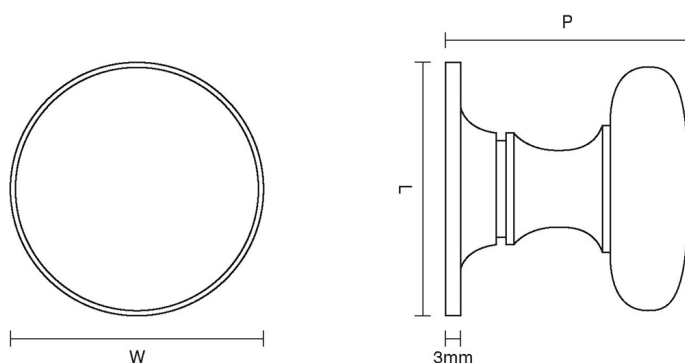

CROFT

Product Code: 1100

Product Name: Cushion Cabinet Knob

Description: Available in a choice of four sizes to suit wardrobes, drawers, cabinets and kitchen units. This beautiful piece is also available as part of our hand textured 'Hammered Series' H1100-32.

Shown here in our Distressed Antique Nickel finish.

Product Information

Available in 25mm, 32mm, 38mm, or 50mm.

Supplied with a M5 x 65mm break off screw. (50mm version supplied with a M6 x 50mm break off screw.)

Sizes	L	W	P
25mm	25	25	25
32mm	32	32	32
38mm	38	38	38
50mm	50	50	50

Available in all Croft finishes