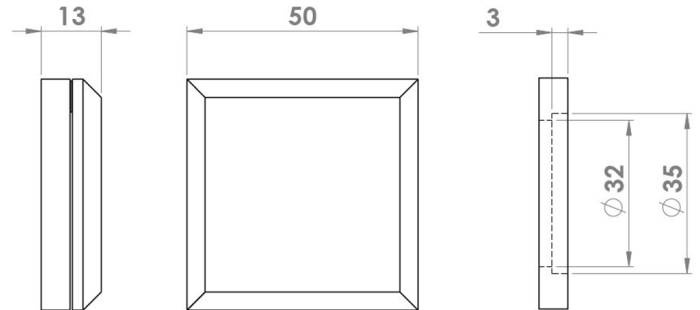

Available in all Croft finishes excluding RBMA, TB,