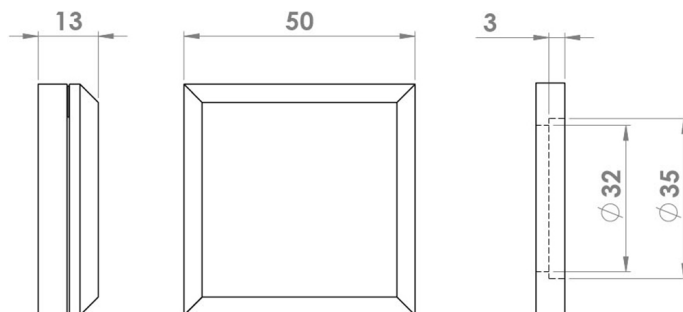

Available in all Croft finishes excluding RBMA, TB,