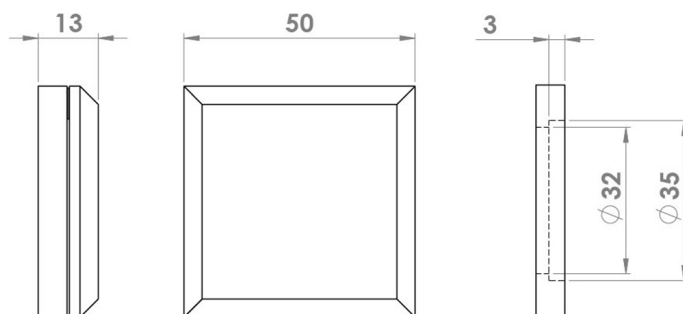

Available in all Croft finishes excluding RBMA, TB,