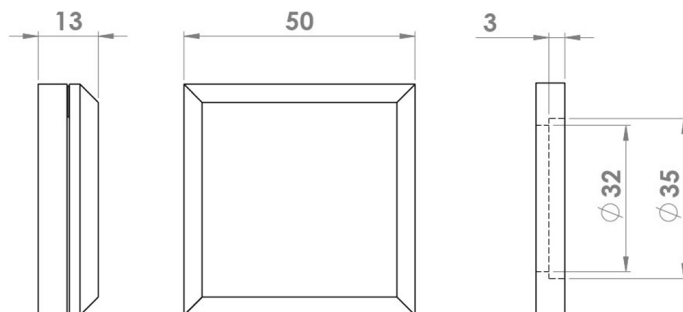

Available in all Croft finishes excluding DORB, IBMA, IBUL, MBK, ORB, RBMA, TB,