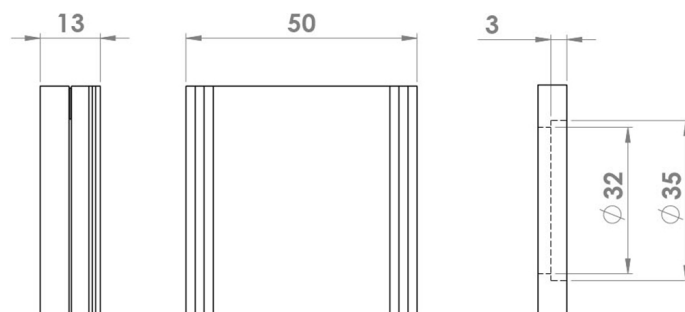

Available in all Croft finishes excluding RBMA, TB,