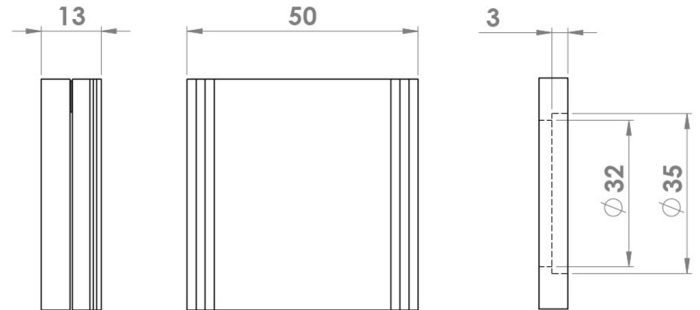

Available in all Croft finishes excluding RBMA, TB,