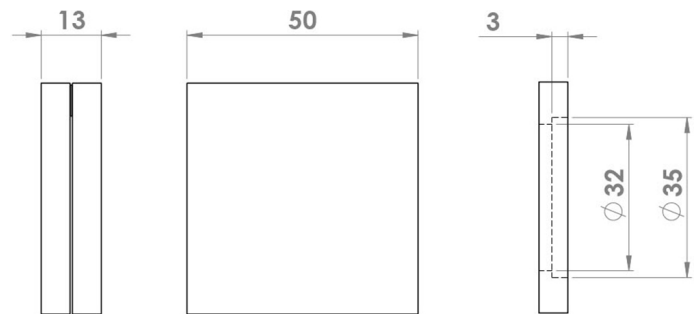

Available in all Croft finishes excluding RBMA, TB,