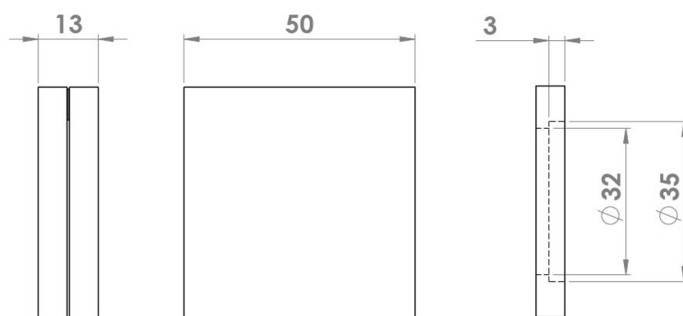

Available in all Croft finishes excluding RBMA, TB,