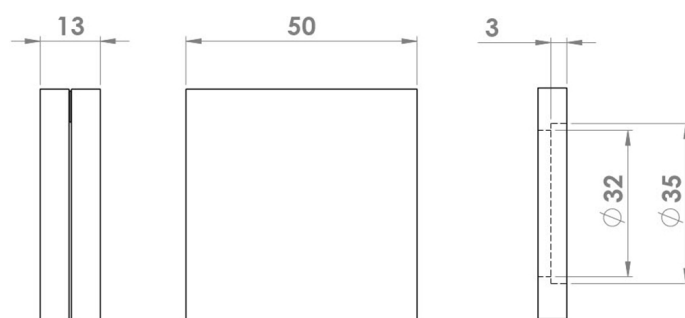

Available in all Croft finishes excluding RBMA, TB,