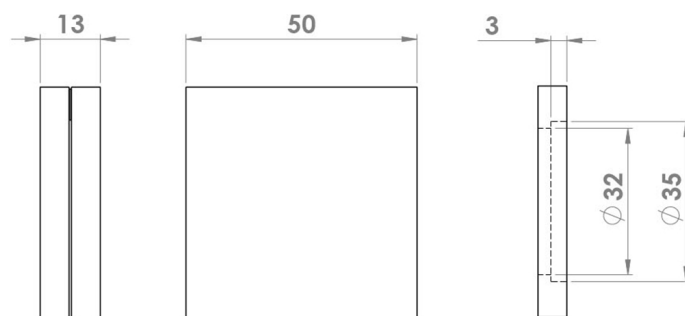

Available in all Croft finishes excluding RBMA, TB,