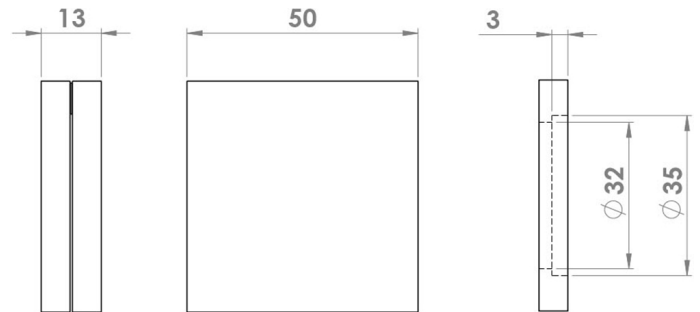

Available in all Croft finishes excluding RBMA, TB,