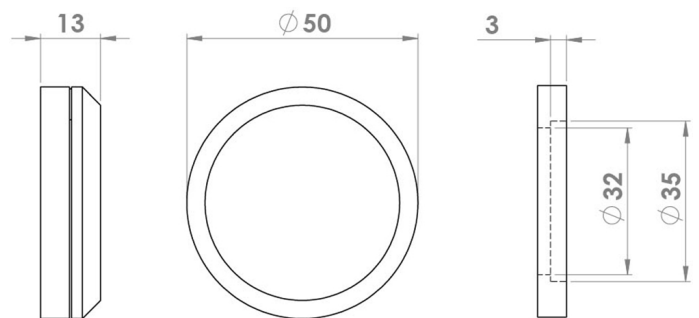

Available in all Croft finishes excluding RBMA, TB,