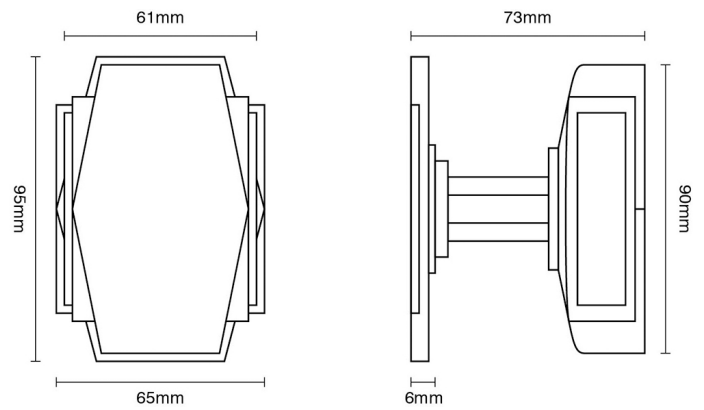

CROFT

Product Code: 7013

Product Name: Art Deco Centre Door Knob

Description: Part of our full range of art deco furniture, our beautifully stylish art deco centre door knob.

Shown here in our Smoked Brass finish.

Product Information

Supplied with 1 No M12 X 100mm thread and 1 No M12 Dome Nut

Also available to order as a back to back version.

Available in all Croft finishes excluding RBMA, TB,