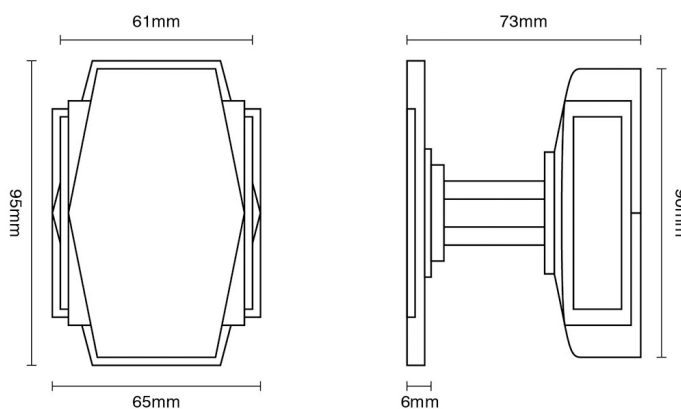

# CROFT

**Product Code:** 7013

**Product Name:** Art Deco Centre Door Knob

**Description:** Part of our full range of art deco furniture, our beautifully stylish art deco centre door knob.

Shown here in our Smoked Brass finish.

## Product Information

Supplied with 1 No M12 X 100mm thread and 1 No M12 Dome Nut

Also available to order as a back to back version.

Available in all Croft finishes excluding DORB, IBMA, IBUL, MBK, ORB, PBUL, RBMA, TB,