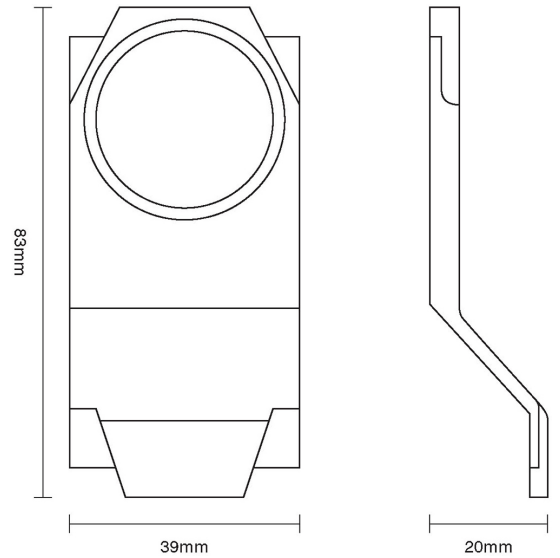

Available in all Croft finishes excluding RBMA, TB,