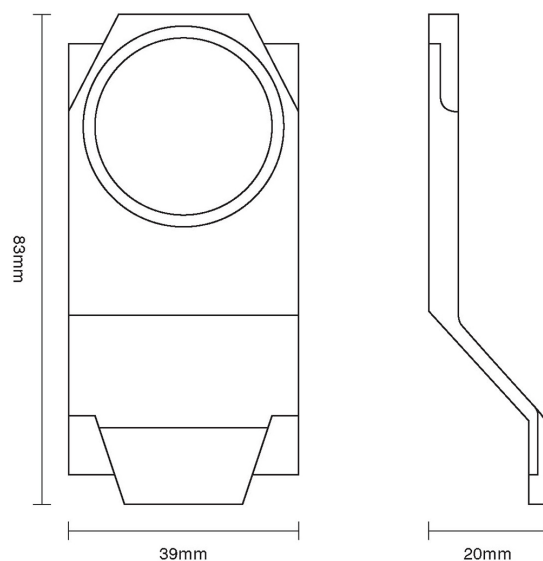

Available in all Croft finishes excluding RBMA, TB,