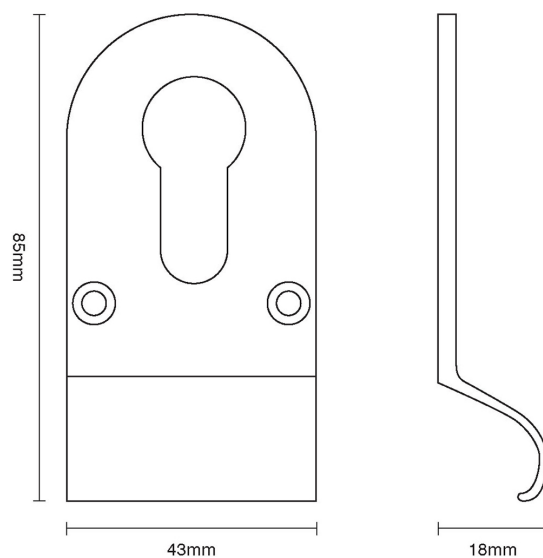

CROFT

Product Code: 1774

Product Name: Cylinder Pull – Euro Profile

Description: Our Euro profile cylinder pull, designed to complement letter plates, door knobs and door pulls.

Shown here in our finish.

Product Information

Supplied with fixing screws in a matching finish.

Available in all Croft finishes excluding RBMA, TB,