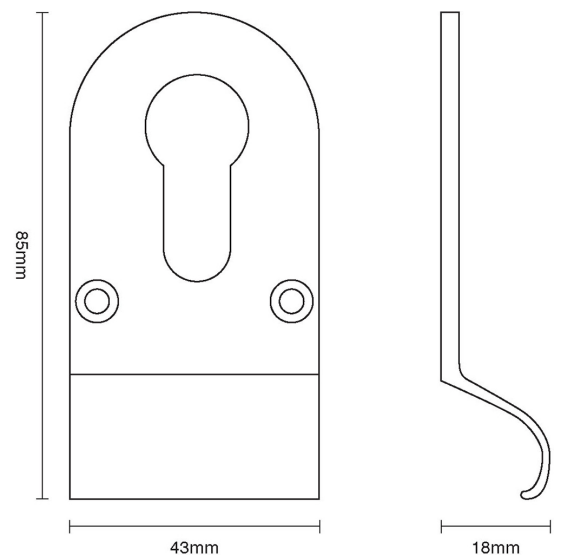

Available in all Croft finishes excluding PGUL, RBMA, TB,