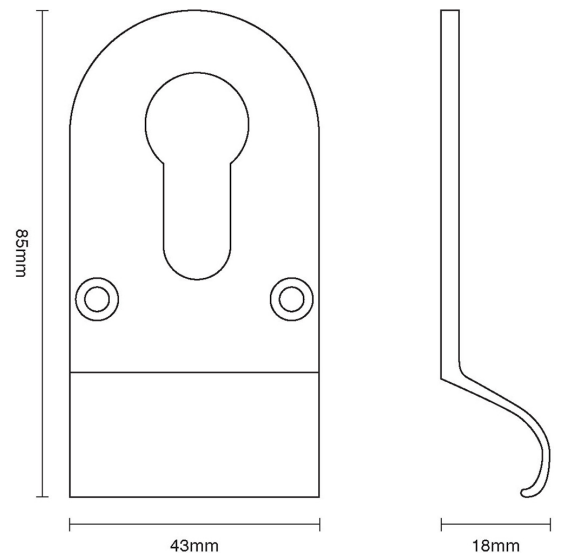

Available in all Croft finishes excluding RBMA, TB,