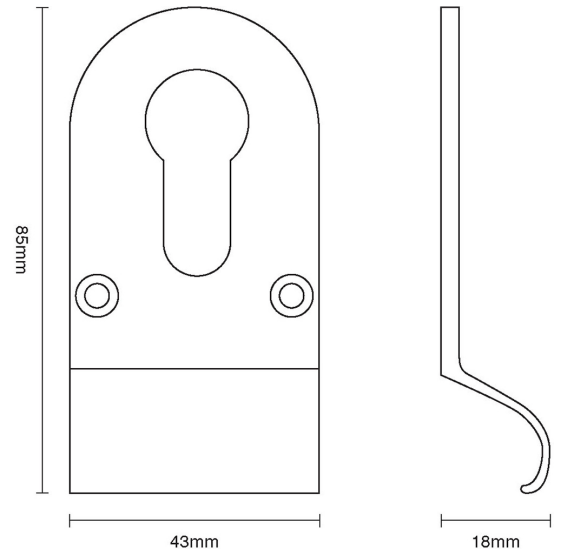

CROFT

Product Code: 1774

Product Name: Cylinder Pull – Euro Profile

Description: Our Euro profile cylinder pull, designed to complement letter plates, door knobs and door pulls.

Shown here in our Polished Brass finish.

Product Information

Supplied with fixing screws in a matching finish.

Available in all Croft finishes excluding DORB, IBMA, IBUL, MBK, ORB, RBMA, TB,