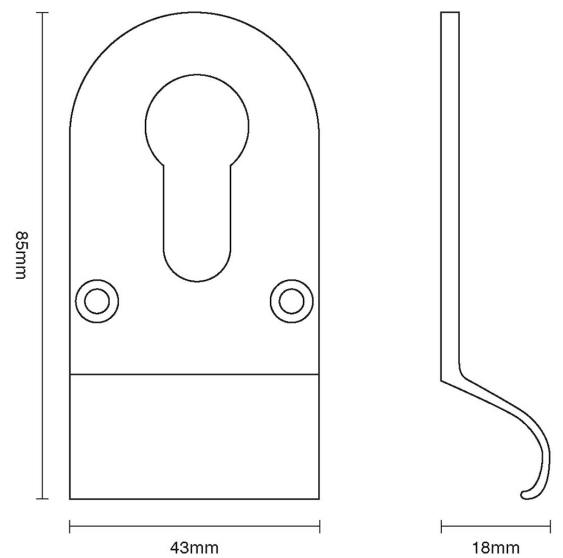

Available in all Croft finishes excluding RBMA, TB,