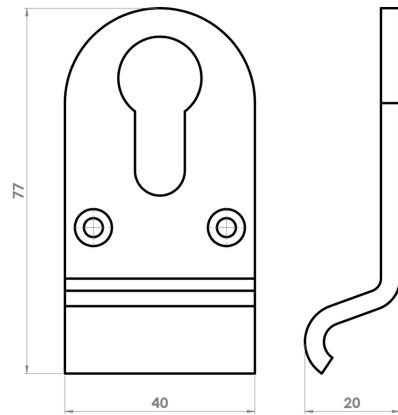

CROFT

Product Code: 1774

Product Name: Cylinder Pull – Euro Profile

Description: Our Euro profile cylinder pull, designed to complement letter plates, door knobs and door pulls.

Shown here in our Polished Brass finish.

Product Information

Supplied with fixing screws in a matching finish.

Available in all Croft finishes excluding DORB, IBMA, IBUL, MBK, ORB, RBMA, TB,