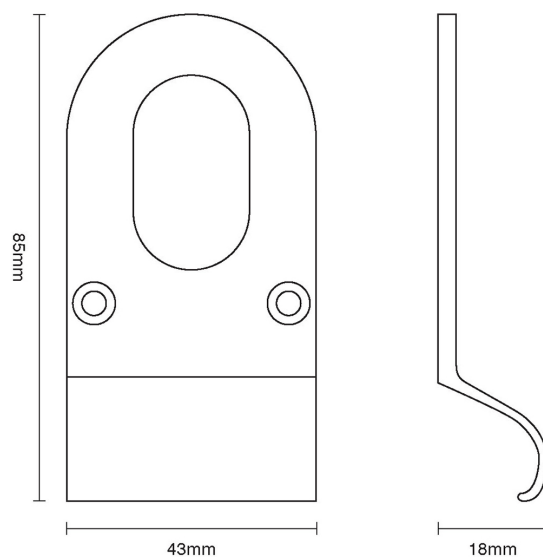

CROFT

Product Code: 1773

Product Name: Cylinder Pull – Oval Profile

Description: Designed to complement letter plates, door knobs and door pulls.

Shown here in our Antique Brass finish.

Product Information

Supplied with fixing screws in a matching finish.

Available in all Croft finishes excluding DORB, IBMA, IBUL, MBK, ORB, RBMA, TB,