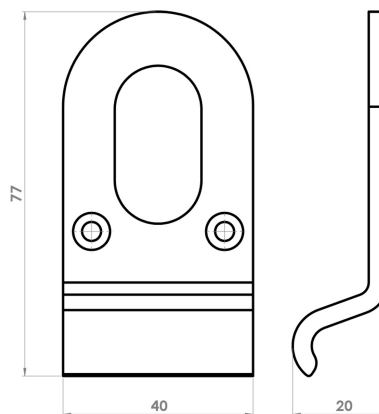

Available in all Croft finishes excluding DORB, IBMA, IBUL, MBK, ORB, RBMA, TB,