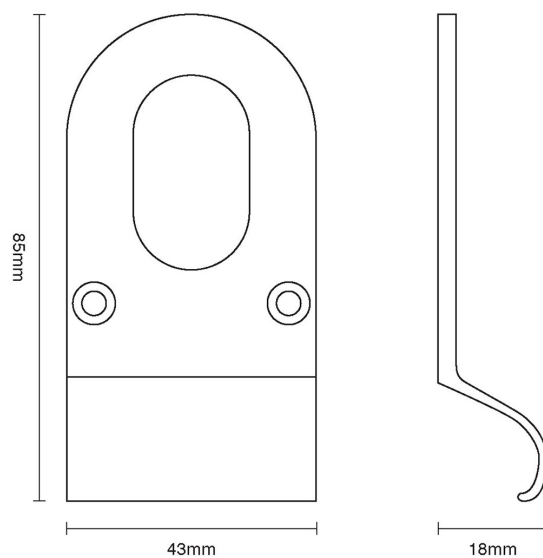

Available in all Croft finishes excluding RBMA, TB,