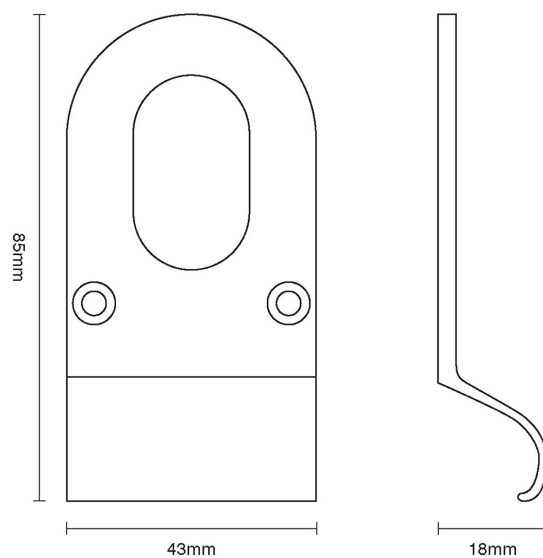

CROFT

Product Code: 1773

Product Name: Cylinder Pull – Oval Profile

Description: Designed to complement letter plates, door knobs and door pulls.

Shown here in our Antique Brass finish.

Product Information

Supplied with fixing screws in a matching finish.

Available in all Croft finishes excluding RBMA, TB,