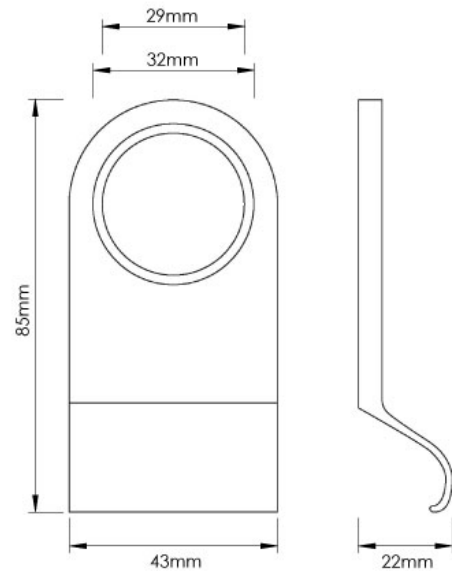

CROFT

Product Code: 1763

Product Name: Cylinder Pull

Description: Designed to complement letter plates, door knobs and door pulls.

Shown here in our finish.

Product Information

Designed to complement letter plates, door knobs and door pulls.