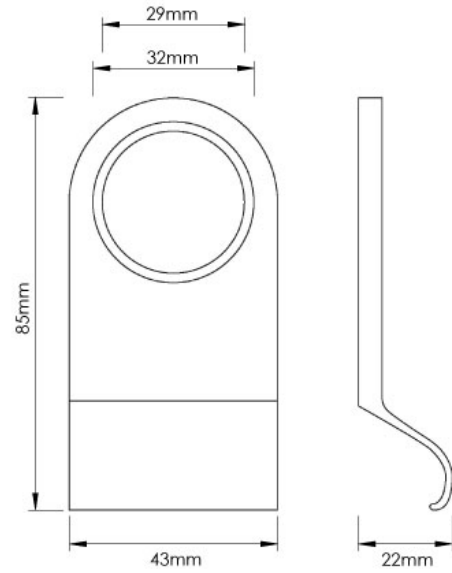

CROFT

Product Code: 1763

Product Name: Cylinder Pull

Description: Designed to complement letter plates, door knobs and door pulls.

Shown here in our finish.

Product Information

Designed to complement letter plates, door knobs and door pulls.