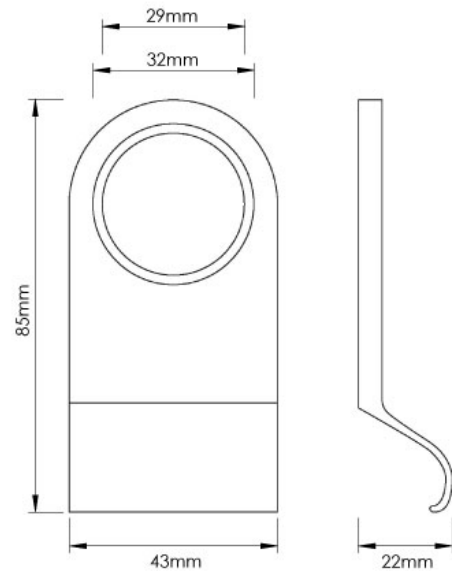

Available in all Croft finishes