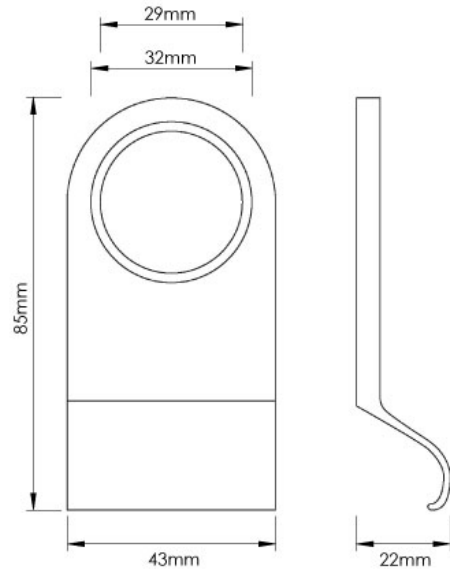

CROFT

Product Code: 1763

Product Name: Cylinder Pull

Description: Designed to complement letter plates, door knobs and door pulls.

Shown here in our finish.

Product Information

Designed to complement letter plates, door knobs and door pulls.