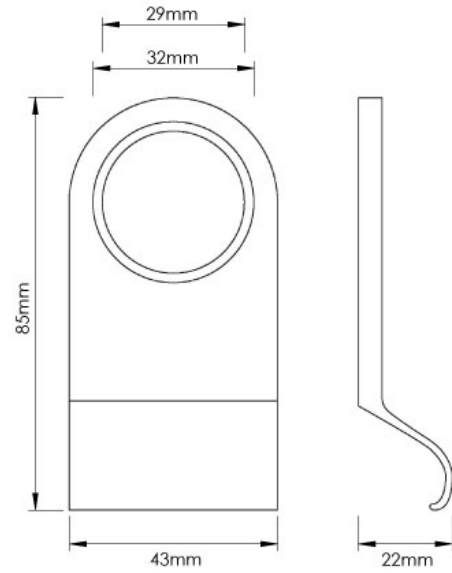

Available in all Croft finishes