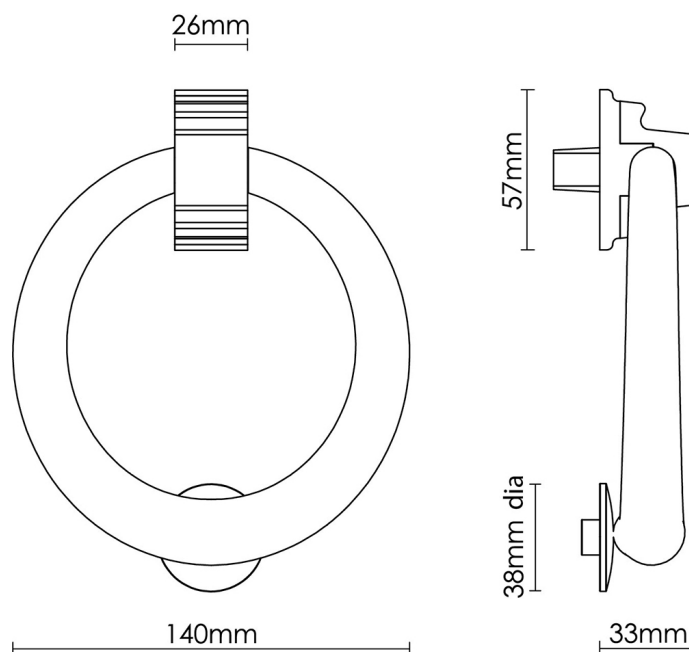

CROFT

Product Code: 1894

Product Name: Large Ring Knocker

Description: This large cast ring knocker will add an elegant touch to your front door.

Shown here in our Polished Nickel finish.

Product Information

Supplied with M6 x 80mm threads, dome nuts in matching finish, and washers

Available in all Croft finishes excluding PG, PGUL, RBMA, TB,