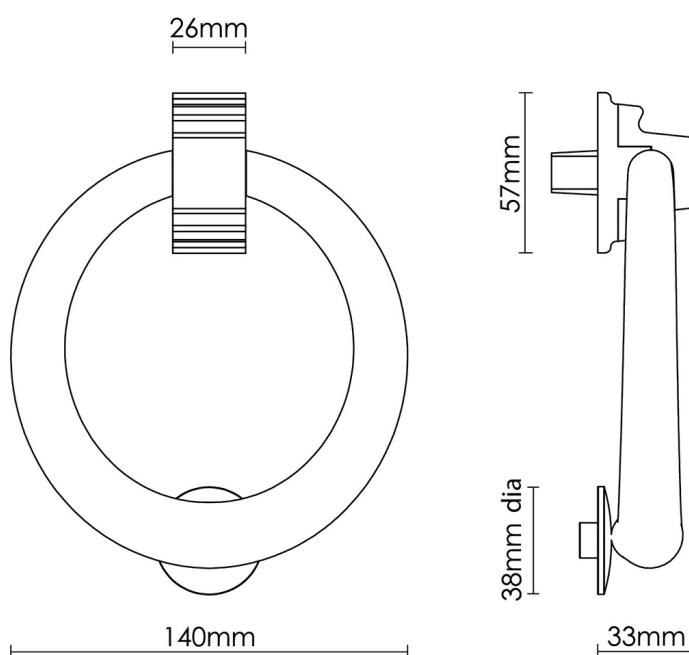

# CROFT

**Product Code:** 1894

**Product Name:** Large Ring Knocker

**Description:** This large cast ring knocker will add an elegant touch to your front door.

Shown here in our Polished Nickel finish.

## Product Information

Supplied with M6 x 80mm threads, dome nuts in matching finish, and washers

Available in all Croft finishes excluding RBMA, TB,