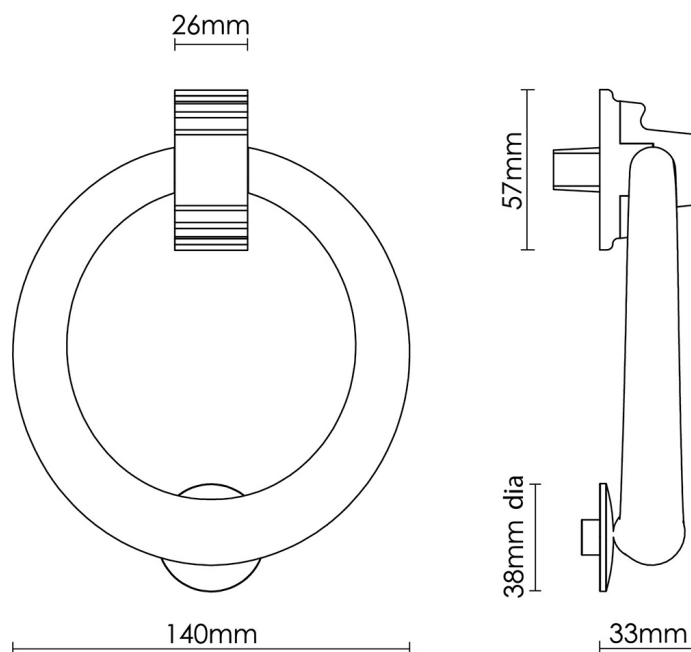

CROFT

Product Code: 1894

Product Name: Large Ring Knocker

Description: This large cast ring knocker will add an elegant touch to your front door.

Shown here in our Polished Nickel finish.

Product Information

Supplied with M6 x 80mm threads, dome nuts in matching finish, and washers

Available in all Croft finishes excluding RBMA, TB,