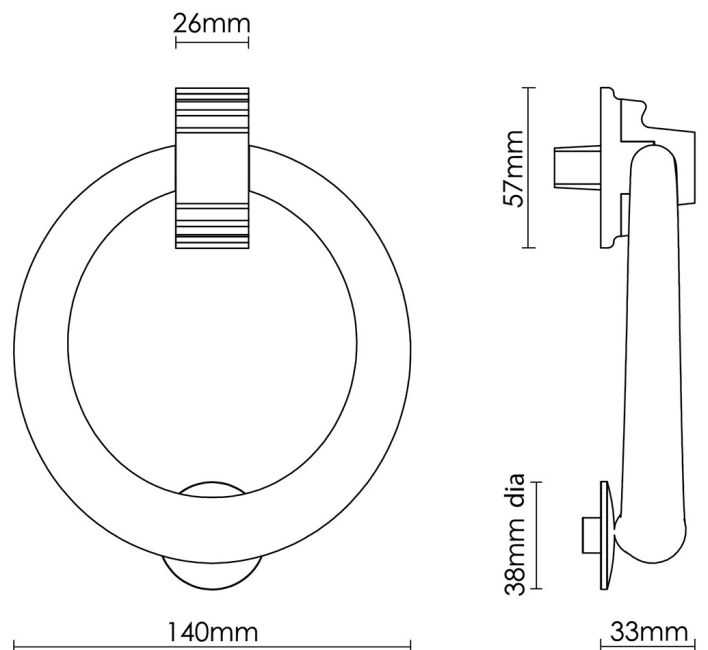

CROFT

Product Code: 1894

Product Name: Large Ring Knocker

Description: This large cast ring knocker will add an elegant touch to your front door.

Shown here in our Polished Nickel finish.

Product Information

Supplied with M6 x 80mm threads, dome nuts in matching finish, and washers

Available in all Croft finishes excluding RBMA, TB,