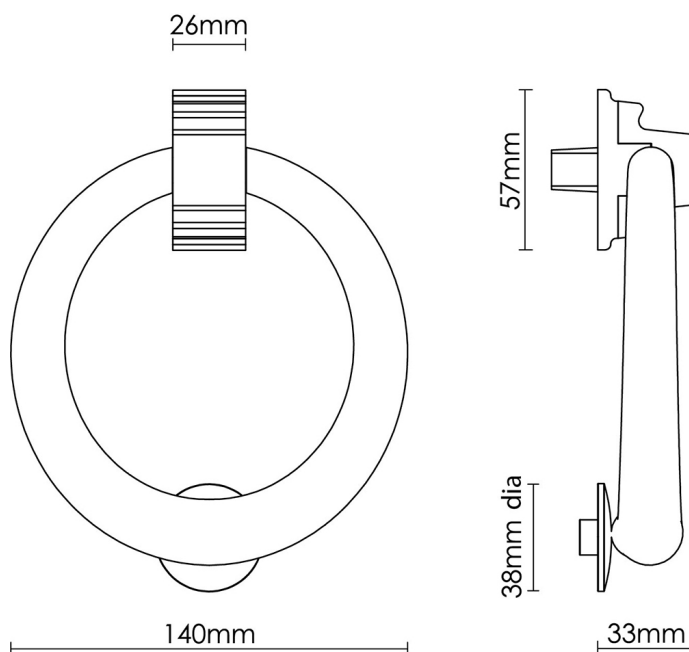

# CROFT

**Product Code:** 1894

**Product Name:** Large Ring Knocker

**Description:** This large cast ring knocker will add an elegant touch to your front door.

Shown here in our Polished Nickel finish.

## Product Information

Supplied with M6 x 80mm threads, dome nuts in matching finish, and washers

Available in all Croft finishes excluding RBMA, TB,