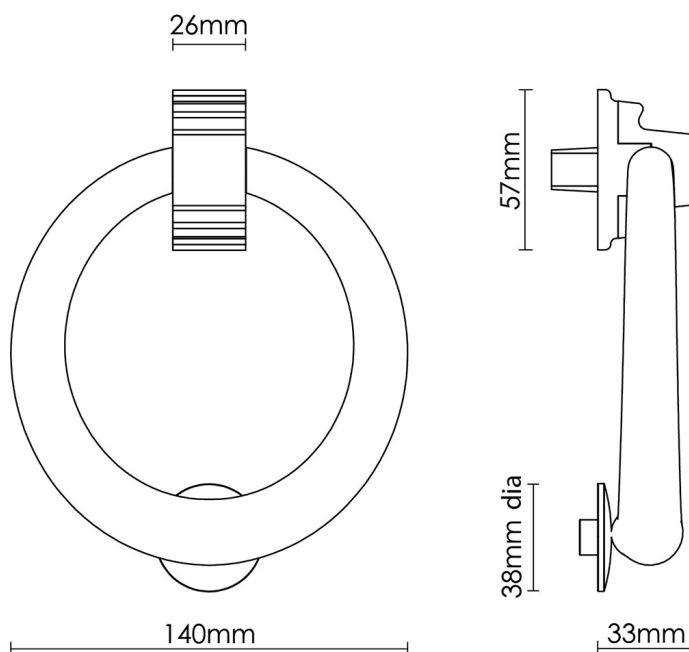

# CROFT

**Product Code:** 1894

**Product Name:** Large Ring Knocker

**Description:** This large cast ring knocker will add an elegant touch to your front door.

Shown here in our Polished Nickel finish.

## Product Information

Supplied with M6 x 80mm threads, dome nuts in matching finish, and washers

Available in all Croft finishes excluding DORB, IBMA, IBUL, MBK, ORB, RBMA, TB,