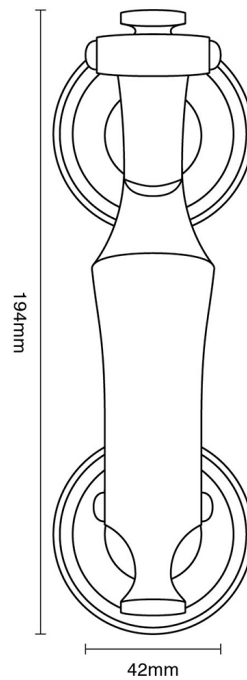

Available in all Croft finishes excluding RBMA, TB,