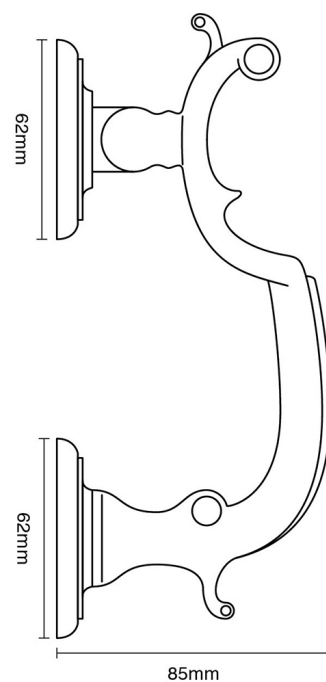

CROFT

Product Code: 4140

Product Name: London Door Knocker

Description: This impressive solid brass large old doctor's knocker, so called as it was widely used on doctors doors to advertise their profession.

Shown here in our Polished Nickel finish.

Product Information

Supplied with M6 x 80mm threads, dome nuts in matching finish, and washers

Available in all Croft finishes excluding RBMA, TB,