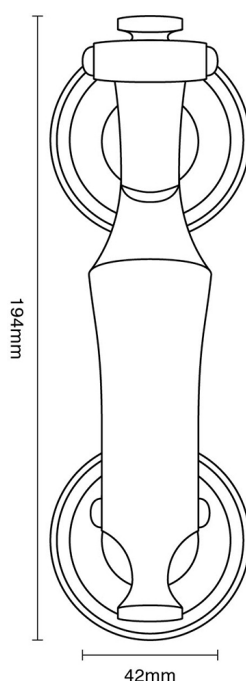

CROFT

Product Code: 4140

Product Name: London Door Knocker

Description: This impressive solid brass large old doctor's knocker, so called as it was widely used on doctors doors to advertise their profession.

Shown here in our Polished Nickel finish.

Product Information

Supplied with M6 x 80mm threads, dome nuts in matching finish, and washers

Available in all Croft finishes excluding RBMA, TB,