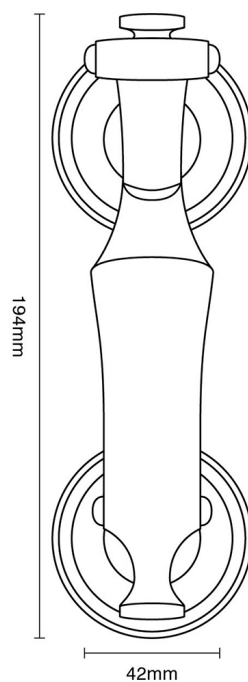

CROFT

Product Code: 4140

Product Name: London Door Knocker

Description: This impressive solid brass large old doctor's knocker, so called as it was widely used on doctors doors to advertise their profession.

Shown here in our Polished Nickel finish.

Product Information

Supplied with M6 x 80mm threads, dome nuts in matching finish, and washers

Available in all Croft finishes excluding RBMA, TB,