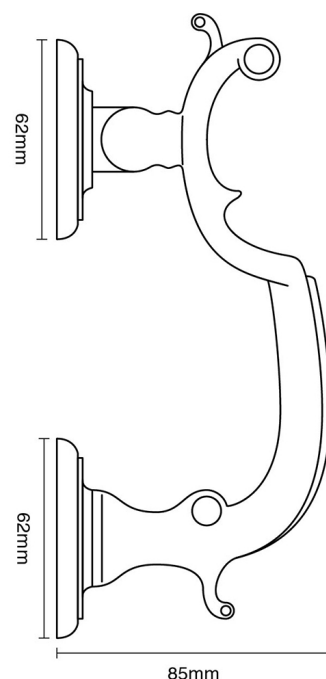

# CROFT

**Product Code:** 4140

**Product Name:** London Door Knocker

**Description:** This impressive solid brass large old doctor's knocker, so called as it was widely used on doctors doors to advertise their profession.

## Product Information

Supplied with M6 x 80mm threads, dome nuts in matching finish, and washers

Available in all Croft finishes excluding DORB, IBMA, IBUL, MBK, ORB, RBMA, TB,