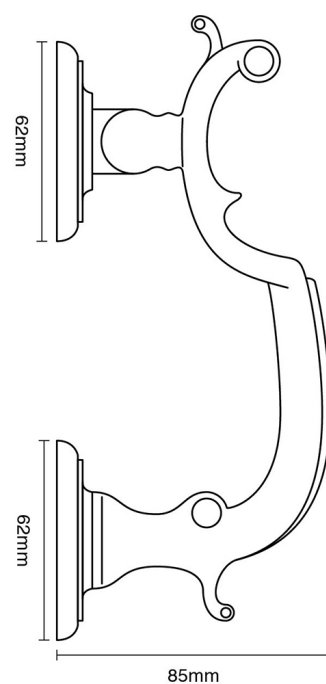

# CROFT

**Product Code:** 4140

**Product Name:** London Door Knocker

**Description:** This impressive solid brass large old doctor's knocker, so called as it was widely used on doctors doors to advertise their profession.

## Product Information

Supplied with M6 x 80mm threads, dome nuts in matching finish, and washers

Available in all Croft finishes excluding RBMA, TB,