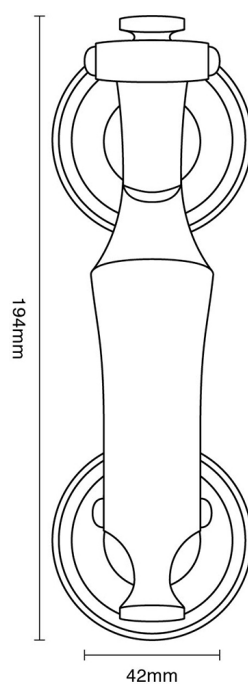

# CROFT

**Product Code:** 4140

**Product Name:** London Door Knocker

**Description:** This impressive solid brass large old doctor's knocker, so called as it was widely used on doctors doors to advertise their profession.

## Product Information

Supplied with M6 x 80mm threads, dome nuts in matching finish, and washers

Available in all Croft finishes excluding RBMA, TB,