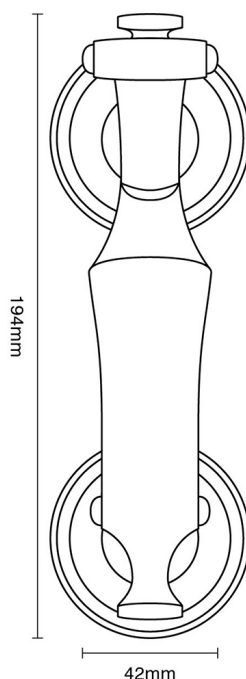

# CROFT

**Product Code:** 4140

**Product Name:** London Door Knocker

**Description:** This impressive solid brass large old doctor's knocker, so called as it was widely used on doctors doors to advertise their profession.

## Product Information

Supplied with M6 x 80mm threads, dome nuts in matching finish, and washers

Available in all Croft finishes excluding RBMA, TB,