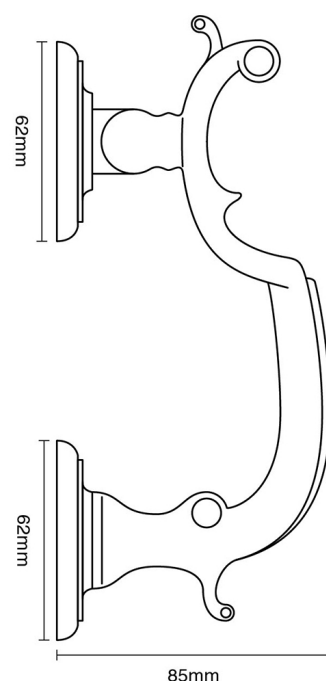

CROFT

Product Code: 4140

Product Name: London Door Knocker

Description: This impressive solid brass large old doctor's knocker, so called as it was widely used on doctors doors to advertise their profession.

Shown here in our Polished Nickel finish.

Product Information

Supplied with M6 x 80mm threads, dome nuts in matching finish, and washers

Available in all Croft finishes excluding RBMA, TB,