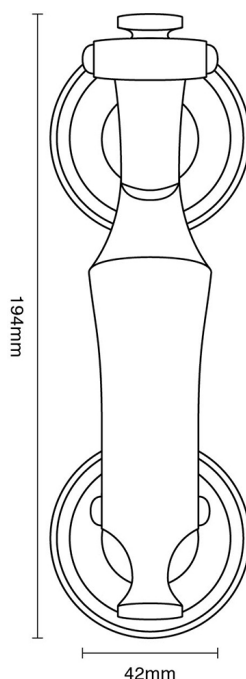

# CROFT

**Product Code:** 4140

**Product Name:** London Door Knocker

**Description:** This impressive solid brass large old doctor's knocker, so called as it was widely used on doctors doors to advertise their profession.

## Product Information

Supplied with M6 x 80mm threads, dome nuts in matching finish, and washers

Available in all Croft finishes excluding DORB, IBMA, IBUL, MBK, ORB, RBMA, TB,