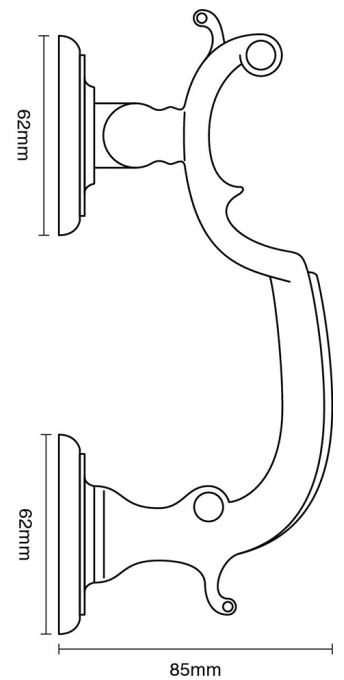

CROFT

Product Code: 4140

Product Name: London Door Knocker

Description: This impressive solid brass large old doctor's knocker, so called as it was widely used on doctors doors to advertise their profession.

Shown here in our Polished Nickel finish.

Product Information

Supplied with M6 x 80mm threads, dome nuts in matching finish, and washers

Available in all Croft finishes excluding RBMA, TB,