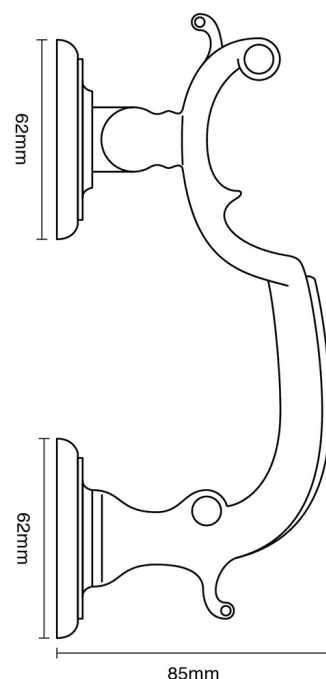

# CROFT

**Product Code:** 4140

**Product Name:** London Door Knocker

**Description:** This impressive solid brass large old doctor's knocker, so called as it was widely used on doctors doors to advertise their profession.

## Product Information

Supplied with M6 x 80mm threads, dome nuts in matching finish, and washers

Available in all Croft finishes excluding RBMA, TB,