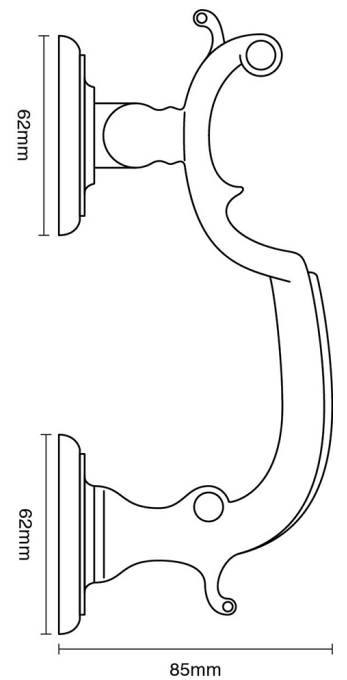

# CROFT

**Product Code:** 4140

**Product Name:** London Door Knocker

**Description:** This impressive solid brass large old doctor's knocker, so called as it was widely used on doctors doors to advertise their profession.

## Product Information

Supplied with M6 x 80mm threads, dome nuts in matching finish, and washers

Available in all Croft finishes excluding RBMA, TB,