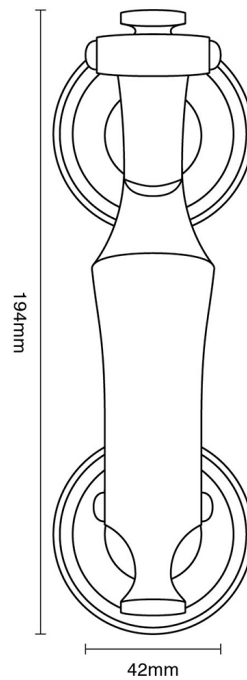

# CROFT

**Product Code:** 4140

**Product Name:** London Door Knocker

**Description:** This impressive solid brass large old doctor's knocker, so called as it was widely used on doctors doors to advertise their profession.

## Product Information

Supplied with M6 x 80mm threads, dome nuts in matching finish, and washers

Available in all Croft finishes excluding RBMA, TB,