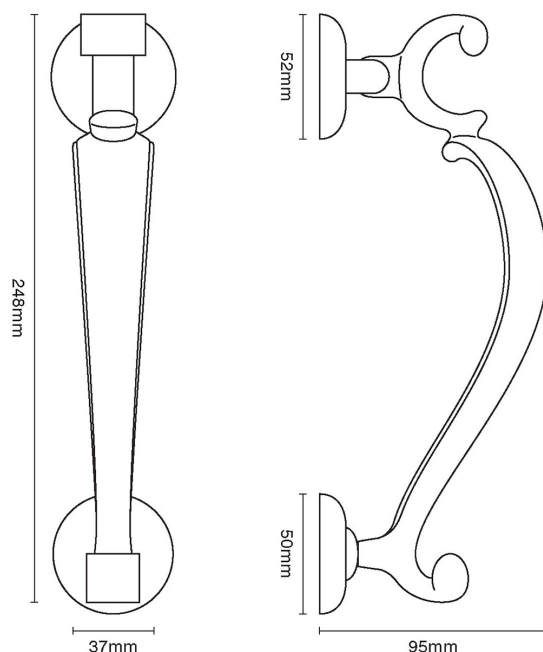

# CROFT

**Product Code:** 4120L

**Product Name:** Large Doctor's Knocker

**Description:** This impressive solid brass large old doctor's knocker, so called as it was widely used on doctors doors to advertise their profession.

## Product Information

Supplied with M6 x 80mm threads, dome nuts in matching finish, and washers

Available in all Croft finishes excluding RBMA, TB,