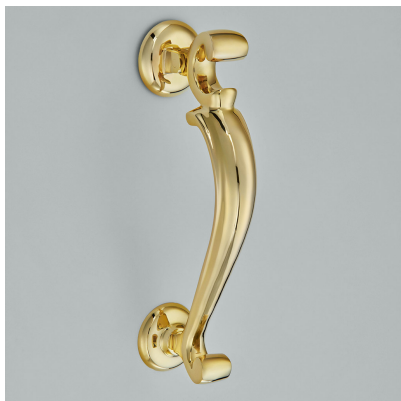

CROFT

Product Code: 4120L

Product Name: Large Doctor's Knocker

Description: This impressive solid brass large old doctor's knocker, so called as it was widely used on doctors doors to advertise their profession.

Shown here in our Polished Brass Unlacquered finish.

Product Information

Supplied with M6 x 80mm threads, dome nuts in matching finish, and washers

Available in all Croft finishes excluding RBMA, TB,