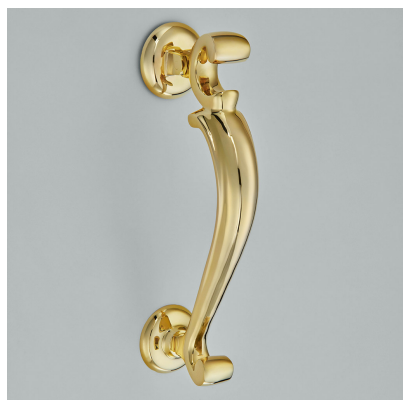

CROFT

Product Code: 4120L

Product Name: Large Doctor's Knocker

Description: This impressive solid brass large old doctor's knocker, so called as it was widely used on doctors doors to advertise their profession.

Shown here in our Polished Brass Unlacquered finish.

Product Information

Supplied with M6 x 80mm threads, dome nuts in matching finish, and washers

Available in all Croft finishes excluding DORB, IBMA, IBUL, MBK, ORB, RBMA, TB,