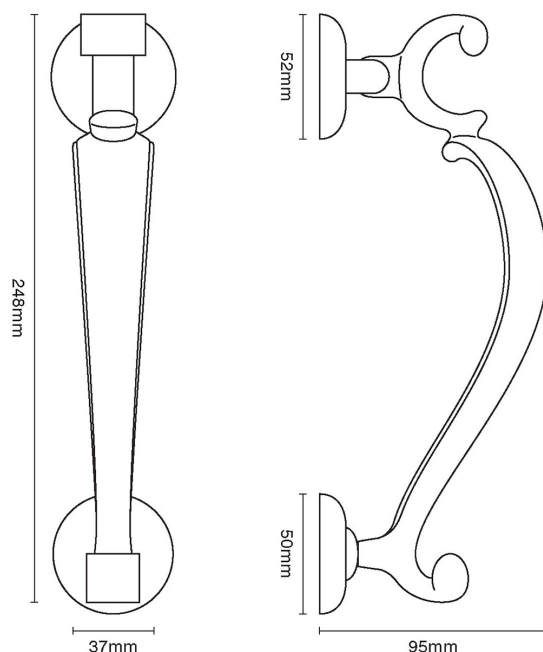

Available in all Croft finishes excluding RBMA, TB,