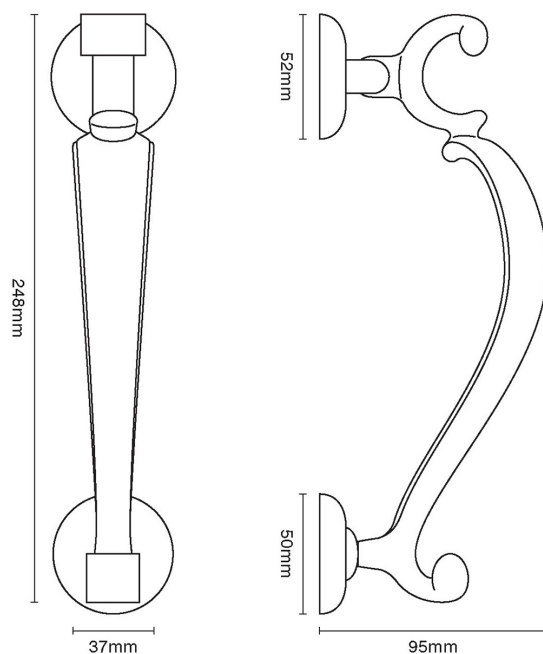

CROFT

Product Code: 4120L

Product Name: Large Doctor's Knocker

Description: This impressive solid brass large old doctor's knocker, so called as it was widely used on doctors doors to advertise their profession.

Shown here in our Polished Brass Unlacquered finish.

Product Information

Supplied with M6 x 80mm threads, dome nuts in matching finish, and washers

Available in all Croft finishes excluding DORB, IBMA, IBUL, MBK, ORB, RBMA, TB,