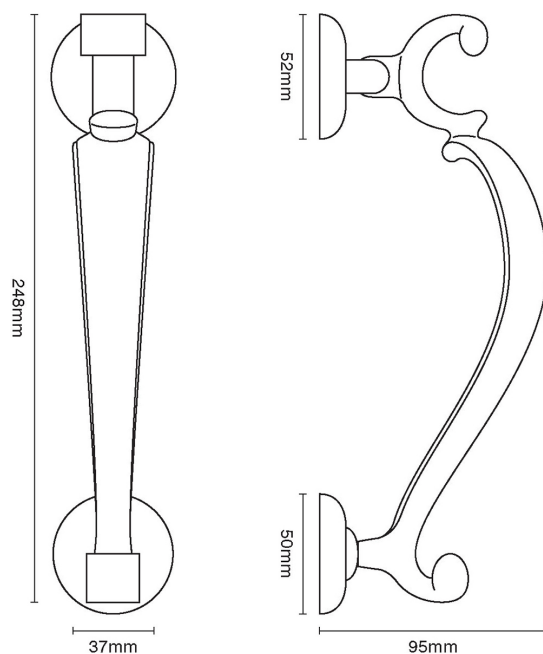

CROFT

Product Code: 4120L

Product Name: Large Doctor's Knocker

Description: This impressive solid brass large old doctor's knocker, so called as it was widely used on doctors doors to advertise their profession.

Shown here in our Polished Brass Unlacquered finish.

Product Information

Supplied with M6 x 80mm threads, dome nuts in matching finish, and washers

Available in all Croft finishes excluding RBMA, TB,