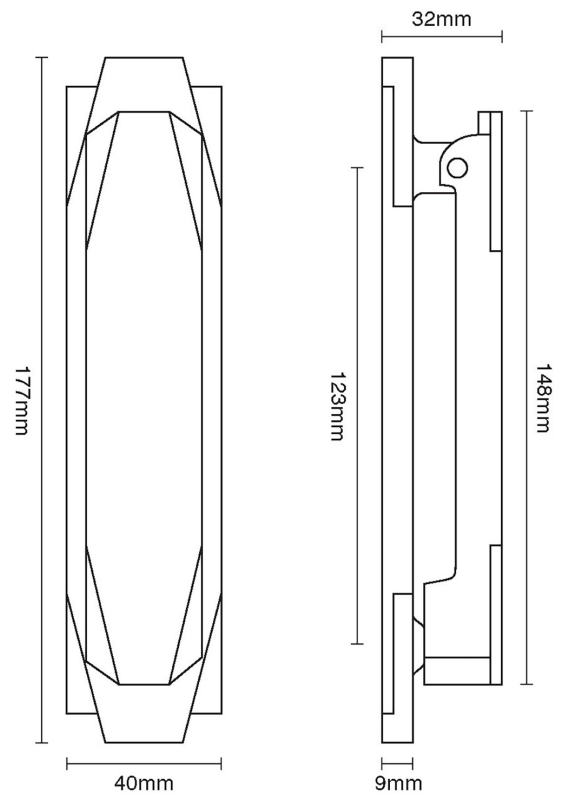

CROFT

Product Code: 7012

Product Name: Art Deco Door Knocker

Description: Part of our full Art Deco suite, this beautifully designed front door knocker is classic and elegant.

Shown here in our Polished Nickel finish.

Product Information

Supplied with M6 x 80mm threads, dome nuts in matching finish, and washers

Available in all Croft finishes excluding DORB, IBMA, IBUL, MBK, ORB, RBMA, TB,