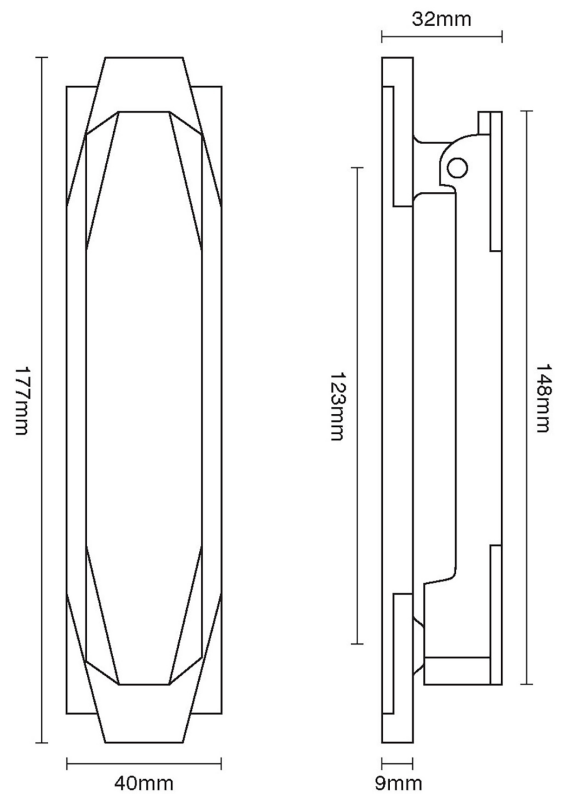

CROFT

Product Code: 7012

Product Name: Art Deco Door Knocker

Description: Part of our full Art Deco suite, this beautifully designed front door knocker is classic and elegant.

Shown here in our Polished Nickel finish.

Product Information

Supplied with M6 x 80mm threads, dome nuts in matching finish, and washers

Available in all Croft finishes excluding DORB, IBMA, IBUL, MBK, ORB, RBMA, TB,