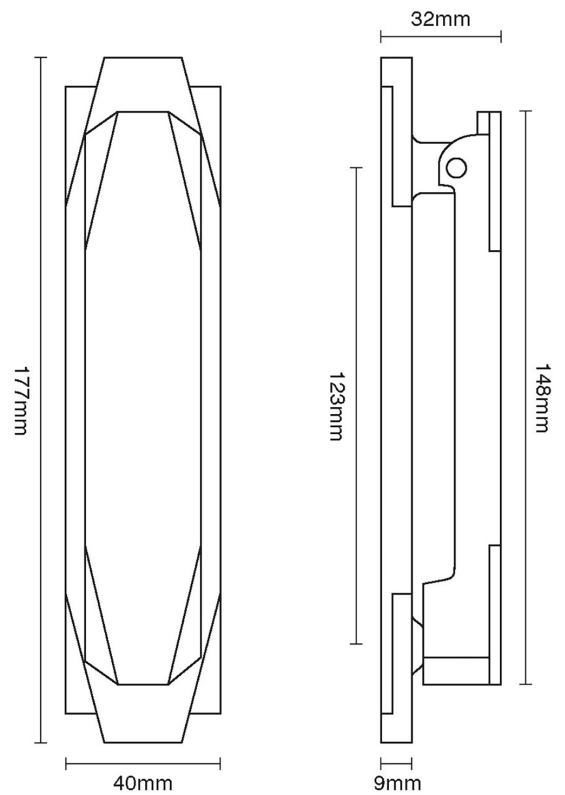

# CROFT

**Product Code:** 7012

**Product Name:** Art Deco Door Knocker

**Description:** Part of our full Art Deco suite, this beautifully designed front door knocker is classic and elegant.

Shown here in our Polished Nickel finish.

## Product Information

Supplied with M6 x 80mm threads, dome nuts in matching finish, and washers

Available in all Croft finishes excluding RBMA, TB,