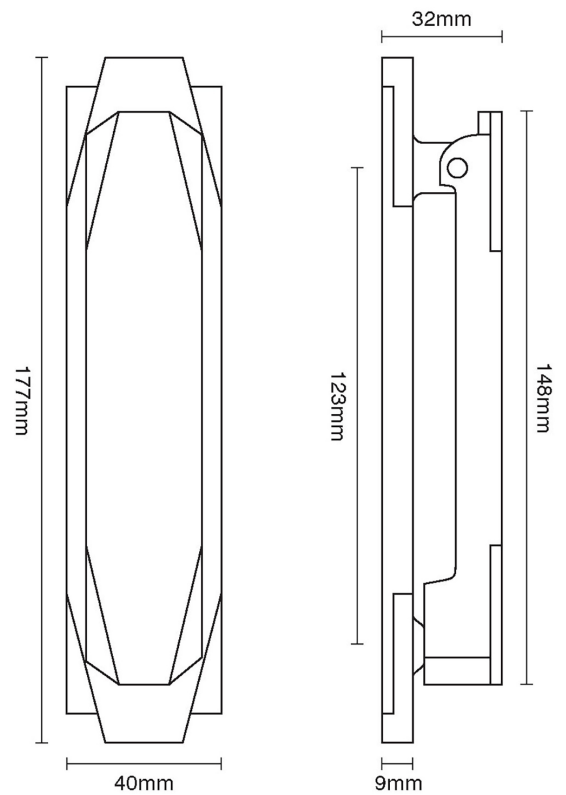

CROFT

Product Code: 7012

Product Name: Art Deco Door Knocker

Description: Part of our full Art Deco suite, this beautifully designed front door knocker is classic and elegant.

Shown here in our Polished Nickel finish.

Product Information

Supplied with M6 x 80mm threads, dome nuts in matching finish, and washers

Available in all Croft finishes excluding RBMA, TB,