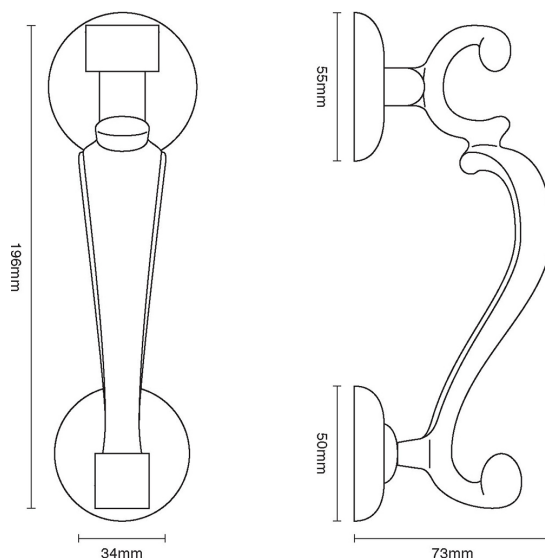

# CROFT

**Product Code:** 4120

**Product Name:** Old Doctor's Knocker

**Description:** This impressive solid brass old doctor's knocker, so called as it was widely used on doctors doors to advertise their profession.

## Product Information

Supplied with M6 x 80mm threads, dome nuts in matching finish, and washers

Available in all Croft finishes