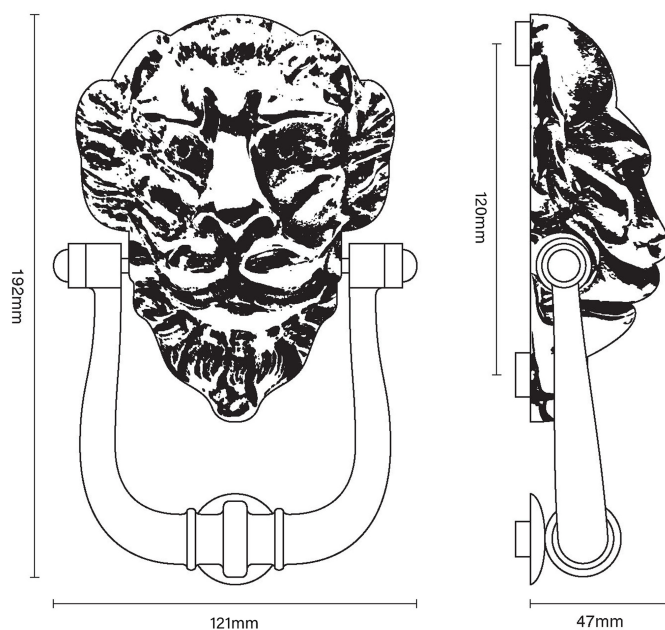

# CROFT

**Product Code:** 1768

**Product Name:** Lion's Head Knocker

**Description:** With the wonderfully intricate cast detail, this classic door knocker adds a sophisticated look and feel to any front door.

## Product Information

Supplied with M6 x 80mm threads, dome nuts in matching finish, and washers

Available in all Croft finishes excluding RBMA, SB, SBUL, TB,