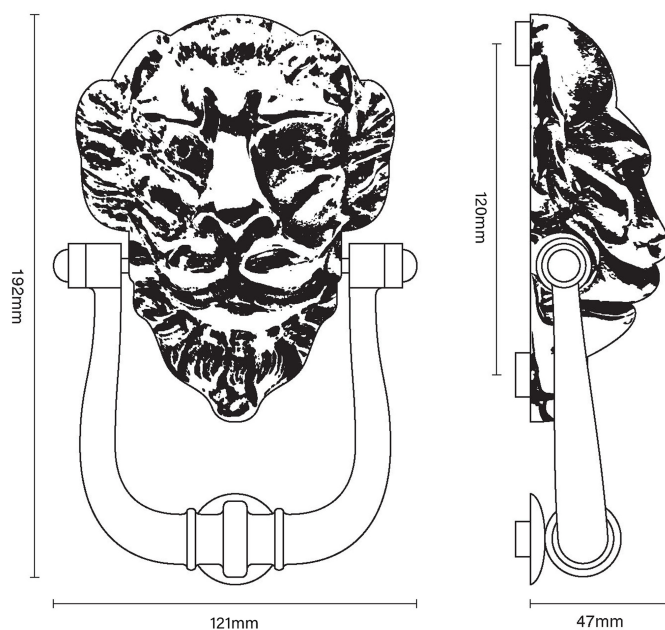

Available in all Croft finishes excluding RBMA, SB, SBUL, TB,