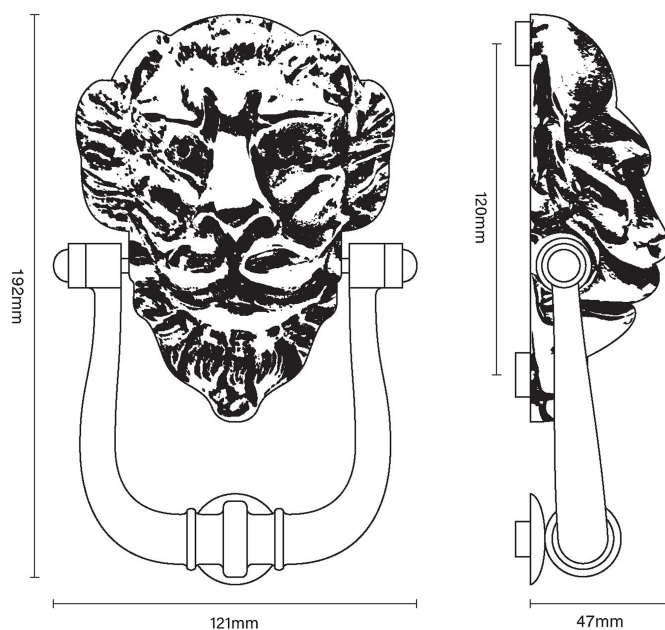

CROFT

Product Code: 1768

Product Name: Lion's Head Knocker

Description: With the wonderfully intricate cast detail, this classic door knocker adds a sophisticated look and feel to any front door.

Shown here in our Polished Brass Unlacquered finish.

Product Information

Supplied with M6 x 80mm threads, dome nuts in matching finish, and washers

Available in all Croft finishes excluding DORB, IBMA, IBUL, MBK, ORB, RBMA, SB, SBUL, TB,