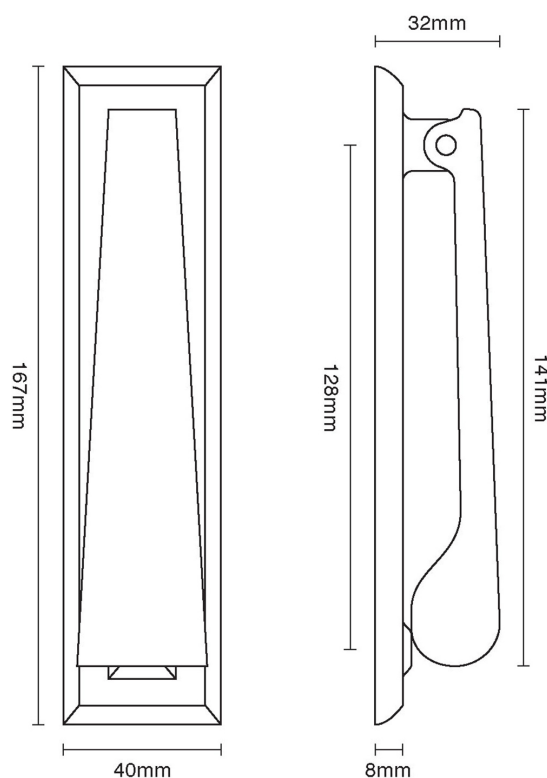

CROFT

Product Code: 1750

Product Name: Plain Door Knocker

Description: Our elegant brass vertical door knocker suits both traditional and contemporary doors and is part of our full range of front door fittings.

Shown here in our Satin Nickel finish.

Product Information

Supplied with M6 x 80mm threads, dome nuts in matching finish, and washers

Available in all Croft finishes excluding RBMA, TB,