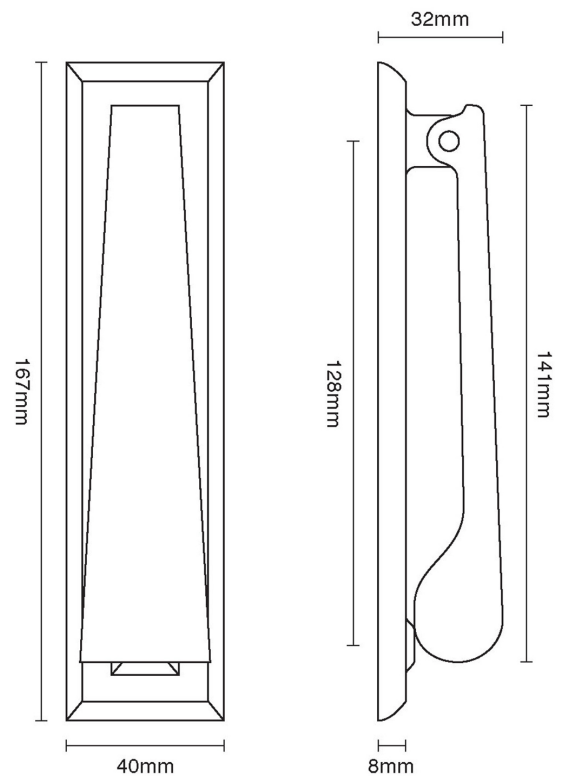

# CROFT

**Product Code:** 1750

**Product Name:** Plain Door Knocker

**Description:** Our elegant brass vertical door knocker suits both traditional and contemporary doors and is part of our full range of front door fittings.

## Product Information

Supplied with M6 x 80mm threads, dome nuts in matching finish, and washers

Available in all Croft finishes excluding RBMA, TB,