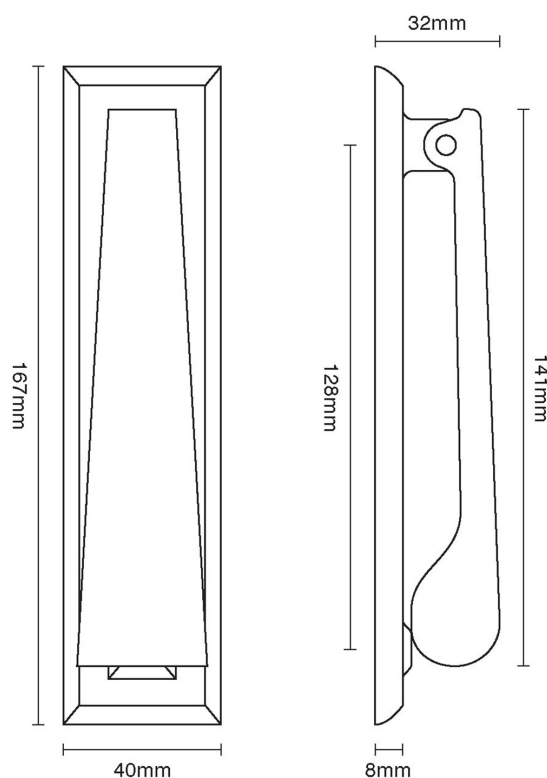

# CROFT

**Product Code:** 1750

**Product Name:** Plain Door Knocker

**Description:** Our elegant brass vertical door knocker suits both traditional and contemporary doors and is part of our full range of front door fittings.

## Product Information

Supplied with M6 x 80mm threads, dome nuts in matching finish, and washers

Available in all Croft finishes excluding RBMA, TB,