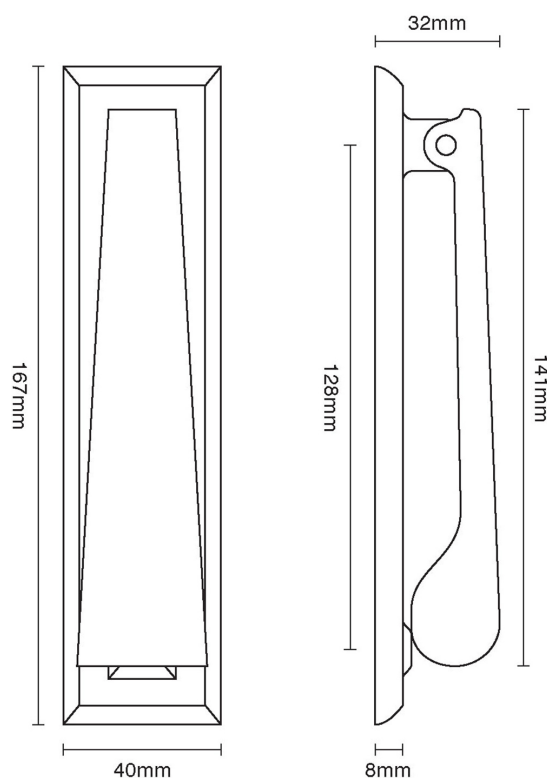

# CROFT

**Product Code:** 1750

**Product Name:** Plain Door Knocker

**Description:** Our elegant brass vertical door knocker suits both traditional and contemporary doors and is part of our full range of front door fittings.

## Product Information

Supplied with M6 x 80mm threads, dome nuts in matching finish, and washers

Available in all Croft finishes excluding DORB, IBMA, IBUL, MBK, ORB, RBMA, TB,