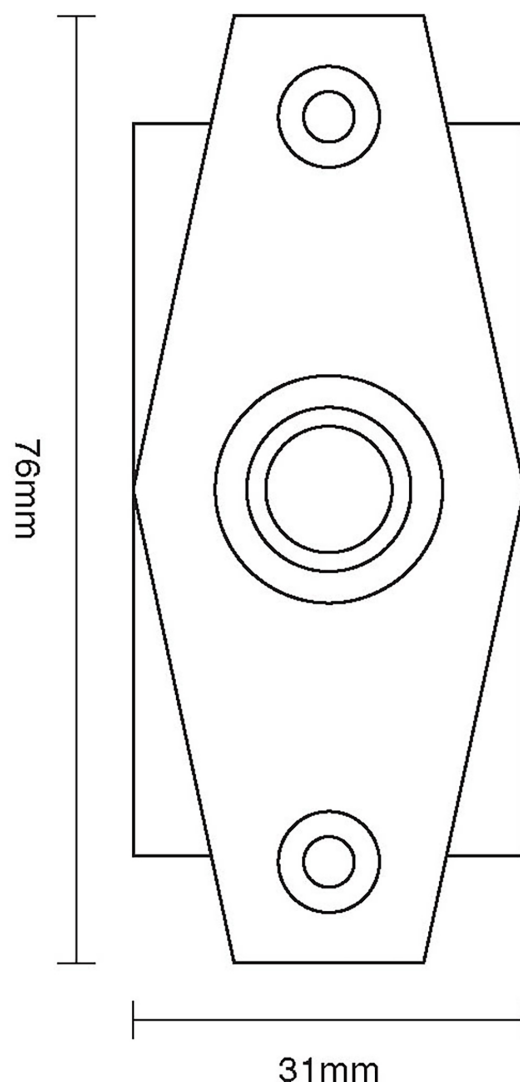

Available in all Croft finishes excluding RBMA, TB, ZB,