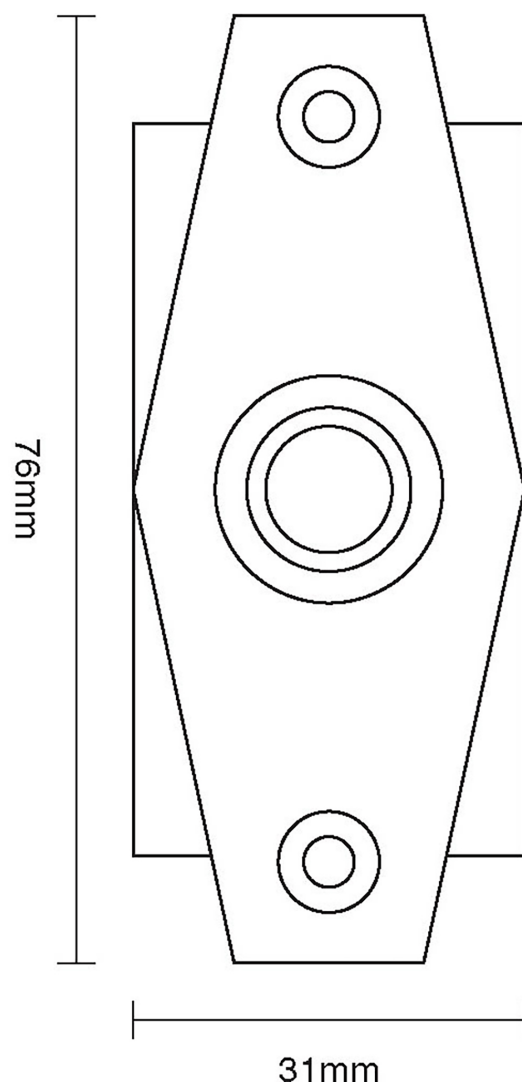

Available in all Croft finishes excluding RBMA, TB, ZB,