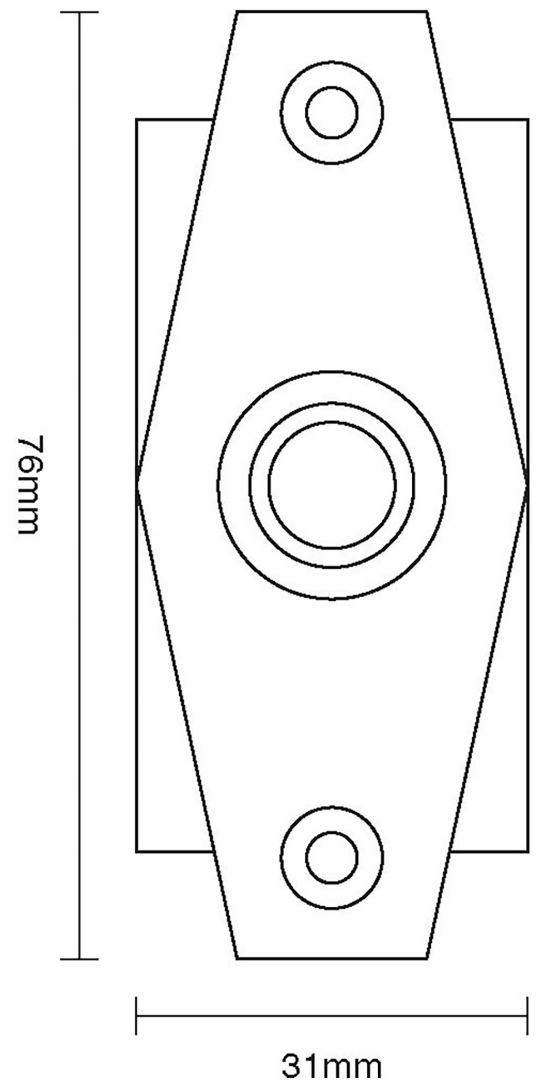

CROFT

Product Code: 7015

Product Name: Art Deco Bell Push

Description: Part of our full Art Deco range, this stylish bell push complete with knurled detail, perfectly completes your look.

Shown here in our Pearl Nickel finish.

Product Information

To suit battery or standard mains supply.

Supplied with fixing screws in matching finish.

Available in all Croft finishes excluding RBMA, TB, ZB,