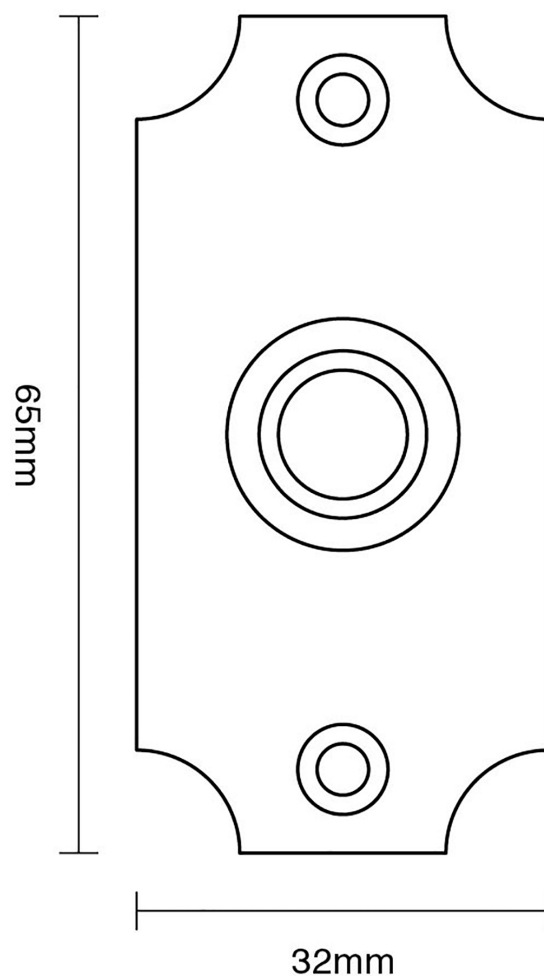

CROFT

Product Code: 1917

Product Name: Concaved Edge Bell Push

Description: Our stylish concaved edge bell push, designed to complement our range of entrance door furniture and complete with knurled detail perfectly completes your look.

Shown here in our Polished Chrome finish.

Product Information

To suit battery or standard mains supply.

Fixing Centres: 53mm

Supplied with fixing screws in matching finish.

Available in all Croft finishes excluding RBMA, TB, ZB,