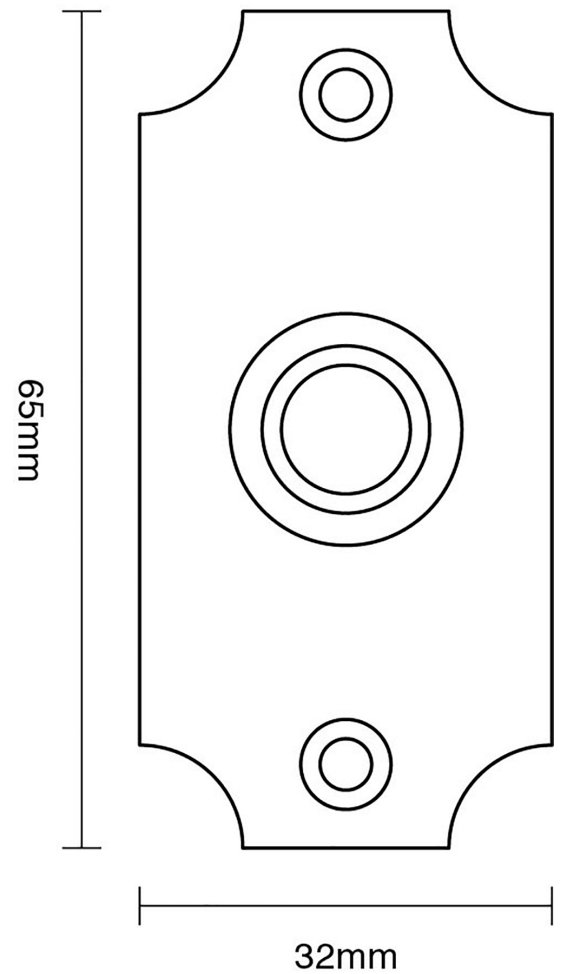

CROFT

**Product Code:** 1917

**Product Name:** Concaved Edge Bell Push

**Description:** Our stylish concaved edge bell push, designed to complement our range of entrance door furniture and complete with knurled detail perfectly completes your look.

### Product Information

To suit battery or standard mains supply.

Fixing Centres: 53mm

Supplied with fixing screws in matching finish.

Available in all Croft finishes excluding RBMA, TB, ZB,