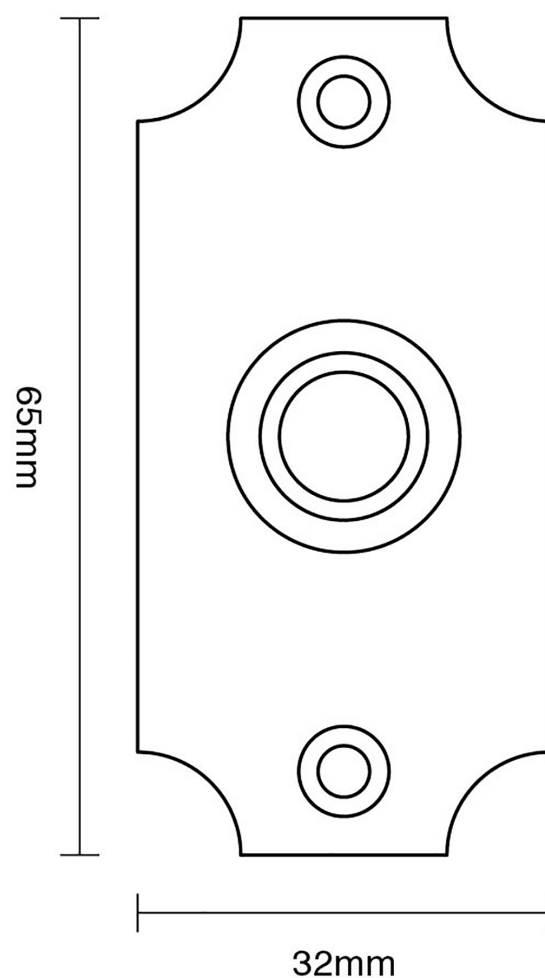

CROFT

Product Code: 1917

Product Name: Concaved Edge Bell Push

Description: Our stylish concaved edge bell push, designed to complement our range of entrance door furniture and complete with knurled detail perfectly completes your look.

Shown here in our Polished Chrome finish.

Product Information

To suit battery or standard mains supply.

Fixing Centres: 53mm

Supplied with fixing screws in matching finish.

Available in all Croft finishes excluding RBMA, TB, ZB,