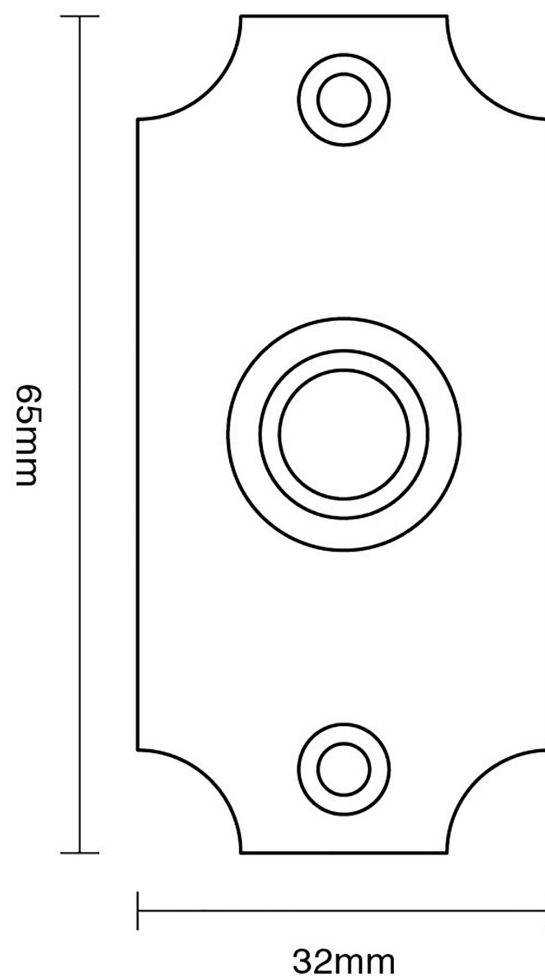

CROFT

Product Code: 1917

Product Name: Concaved Edge Bell Push

Description: Our stylish concaved edge bell push, designed to complement our range of entrance door furniture and complete with knurled detail perfectly completes your look.

Shown here in our Polished Chrome finish.

Product Information

To suit battery or standard mains supply.

Fixing Centres: 53mm

Supplied with fixing screws in matching finish.

Available in all Croft finishes excluding DORB, IBMA, IBUL, MBK, ORB, RBMA, TB, ZB,