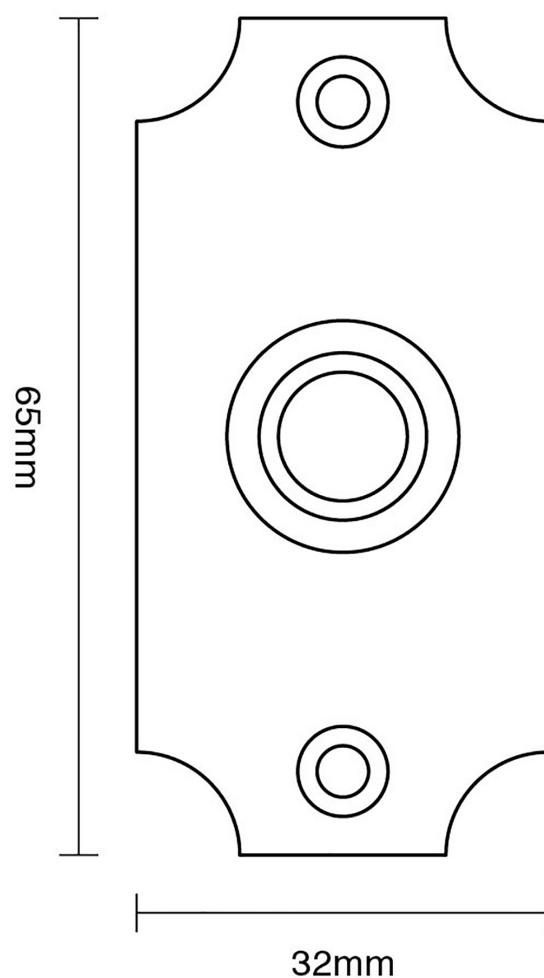

CROFT

Product Code: 1917

Product Name: Concaved Edge Bell Push

Description: Our stylish concaved edge bell push, designed to complement our range of entrance door furniture and complete with knurled detail perfectly completes your look.

Shown here in our Polished Chrome finish.

Product Information

To suit battery or standard mains supply.

Fixing Centres: 53mm

Supplied with fixing screws in matching finish.

Available in all Croft finishes excluding RBMA, TB, ZB,