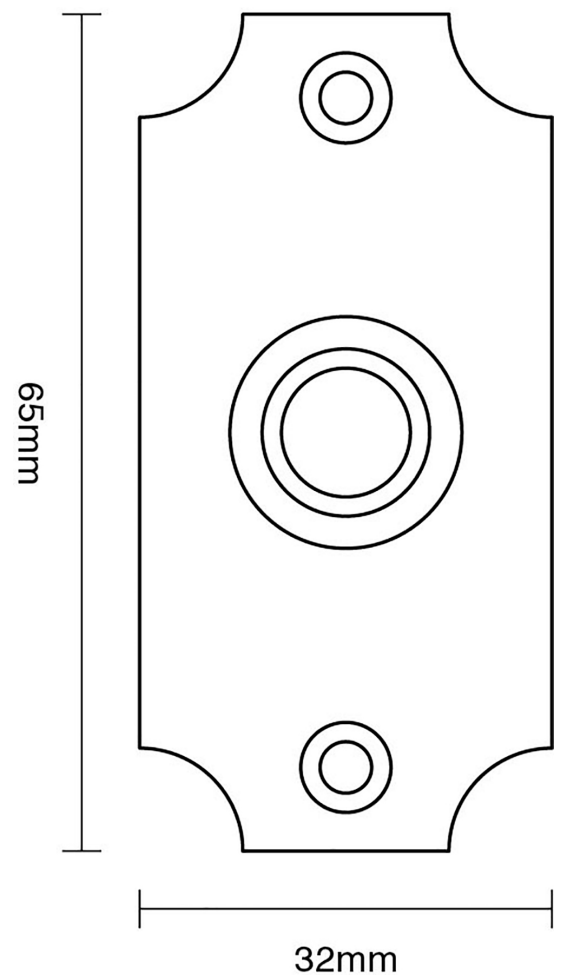

CROFT

Product Code: 1917

Product Name: Concaved Edge Bell Push

Description: Our stylish concaved edge bell push, designed to complement our range of entrance door furniture and complete with knurled detail perfectly completes your look.

Shown here in our Polished Chrome finish.

Product Information

To suit battery or standard mains supply.

Fixing Centres: 53mm

Supplied with fixing screws in matching finish.

Available in all Croft finishes excluding RBMA, TB, ZB,