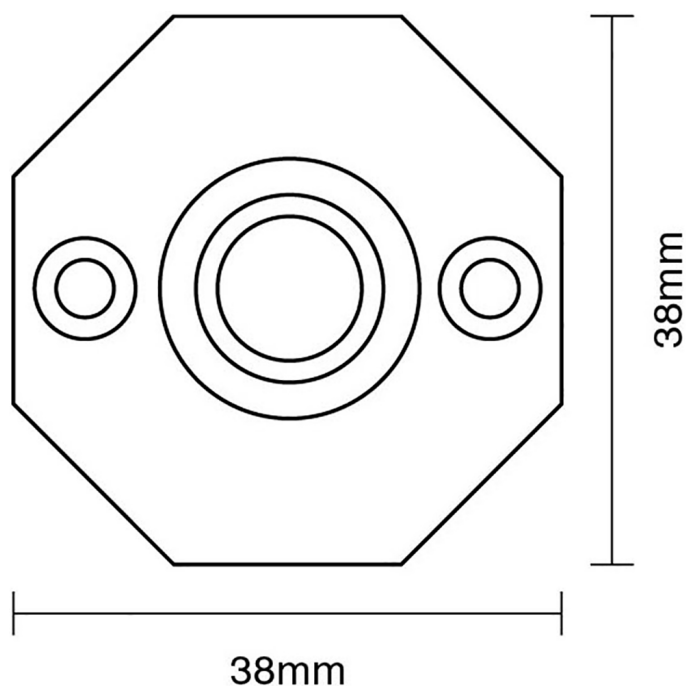

# CROFT

**Product Code:** 1916

**Product Name:** Octagonal Bell Push

**Description:** Our stylish octagonal bell push complete with knurled detail and designed to complement our range of entrance door furniture. Perfectly completes your look.

## Product Information

To suit battery or standard mains supply.

Fixing Centres: 26mm

Supplied with fixing screws in matching finish.

Available in all Croft finishes excluding RBMA, TB, ZB,