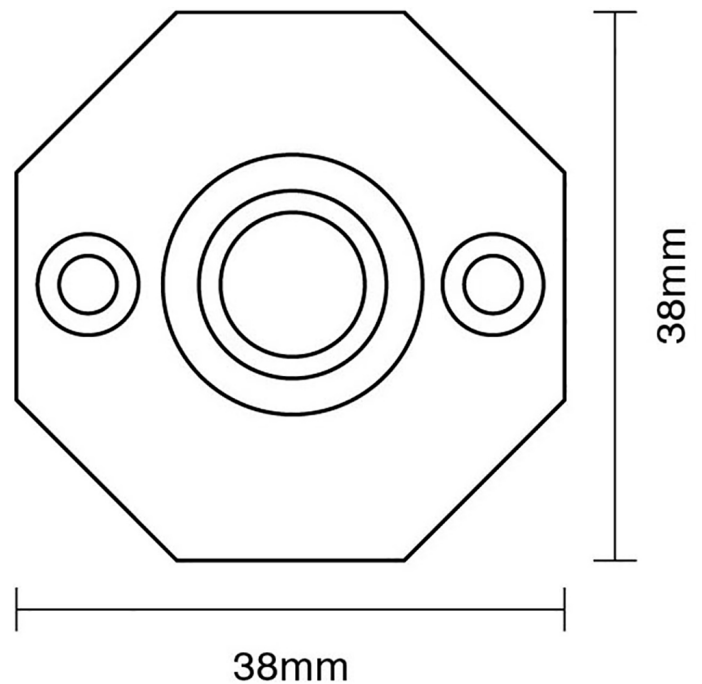

CROFT

Product Code: 1916

Product Name: Octagonal Bell Push

Description: Our stylish octagonal bell push complete with knurled detail and designed to complement our range of entrance door furniture. Perfectly completes your look.

Shown here in our Polished Chrome finish.

Product Information

To suit battery or standard mains supply.

Fixing Centres: 26mm

Supplied with fixing screws in matching finish.

Available in all Croft finishes excluding PGUL, RBMA, TB,