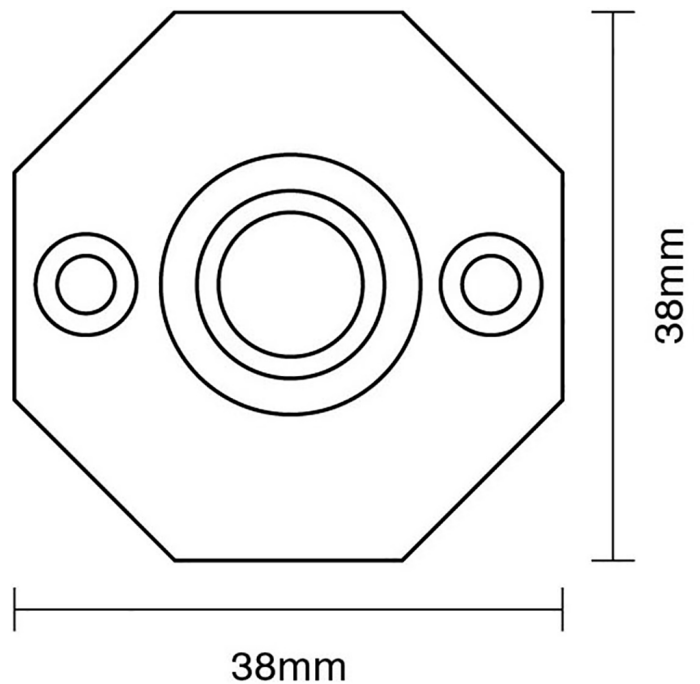

CROFT

**Product Code:** 1916

**Product Name:** Octagonal Bell Push

**Description:** Our stylish octagonal bell push complete with knurled detail and designed to complement our range of entrance door furniture. Perfectly completes your look.

### Product Information

To suit battery or standard mains supply.

Fixing Centres: 26mm

Supplied with fixing screws in matching finish.

Available in all Croft finishes excluding RBMA, TB, ZB,