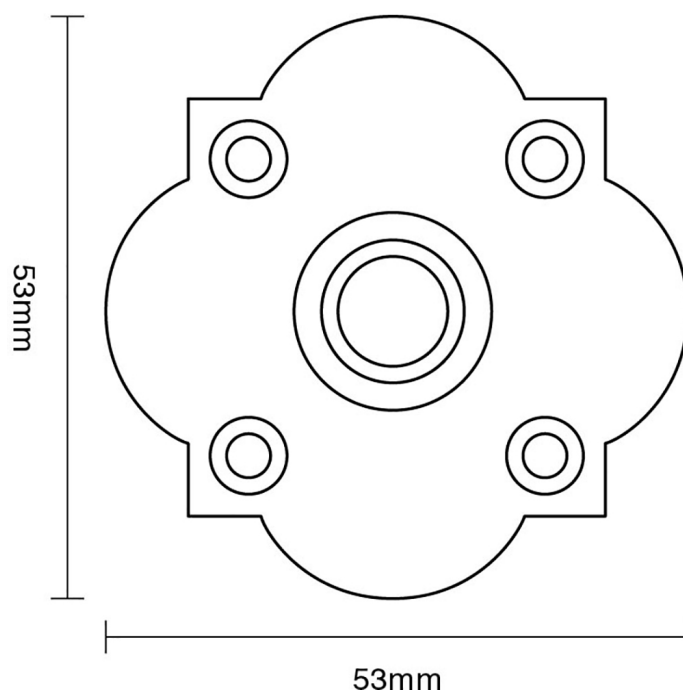

CROFT

Product Code: 1915

Product Name: Quatrefoil Bell Push

Description: Our stylish quatrefoil bell push complete with knurled detail and designed to complement our range of entrance door furniture. Perfectly completes your look.

Shown here in our Pearl Nickel finish.

Product Information

To suit battery or standard mains supply.

Fixing Centres: 28mm

Supplied with fixing screws in matching finish.

Available in all Croft finishes excluding RBMA, TB, ZB,