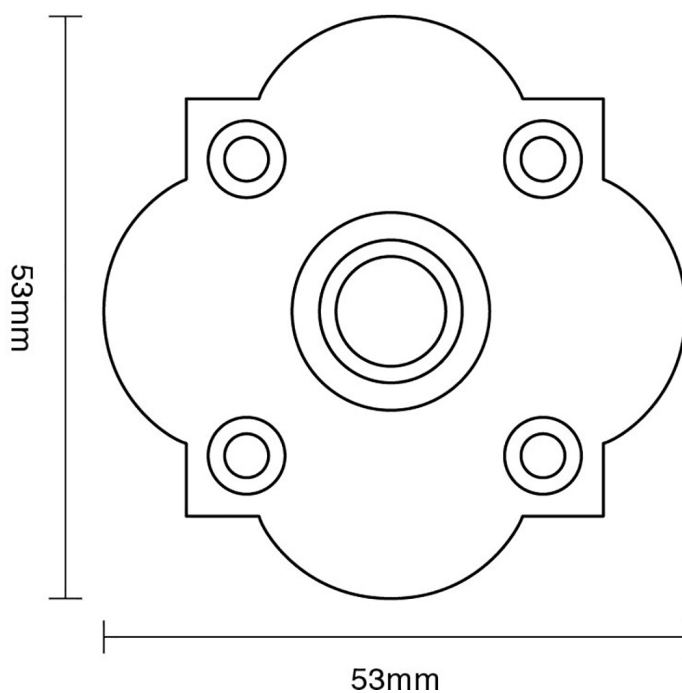

# CROFT

**Product Code:** 1915

**Product Name:** Quatrefoil Bell Push

**Description:** Our stylish quatrefoil bell push complete with knurled detail and designed to complement our range of entrance door furniture. Perfectly completes your look.

### Product Information

To suit battery or standard mains supply.

Fixing Centres: 28mm

Supplied with fixing screws in matching finish.

Available in all Croft finishes excluding RBMA, TB, ZB,