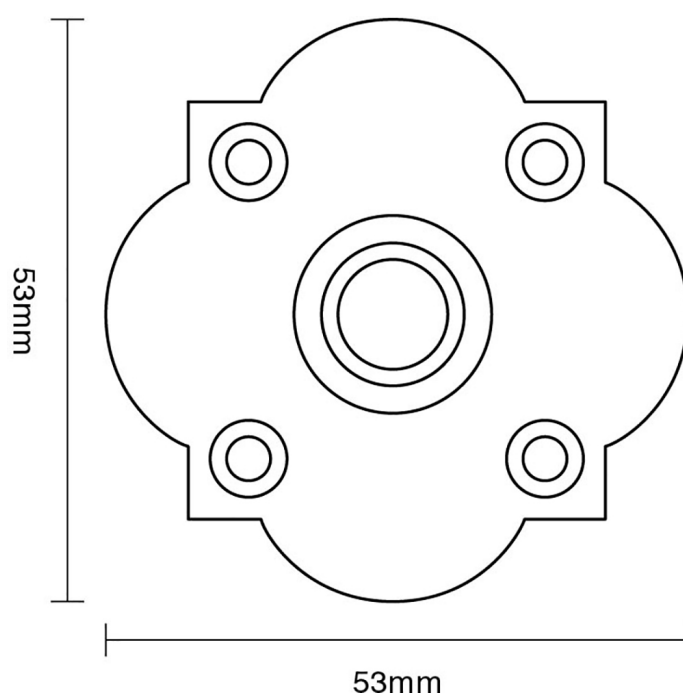

CROFT

Product Code: 1915

Product Name: Quatrefoil Bell Push

Description: Our stylish quatrefoil bell push complete with knurled detail and designed to complement our range of entrance door furniture. Perfectly completes your look.

### Product Information

To suit battery or standard mains supply.

Fixing Centres: 28mm

Supplied with fixing screws in matching finish.

Available in all Croft finishes excluding RBMA, TB, ZB,