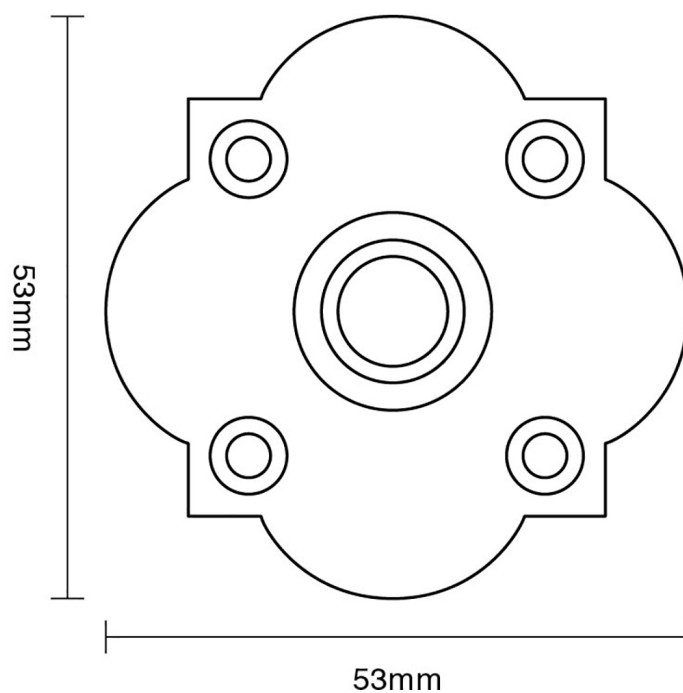

CROFT

Product Code: 1915

Product Name: Quatrefoil Bell Push

Description: Our stylish quatrefoil bell push complete with knurled detail and designed to complement our range of entrance door furniture. Perfectly completes your look.

Shown here in our Pearl Nickel finish.

Product Information

To suit battery or standard mains supply.

Fixing Centres: 28mm

Supplied with fixing screws in matching finish.

Available in all Croft finishes excluding DORB, IBMA, IBUL, MBK, ORB, RBMA, TB, ZB,